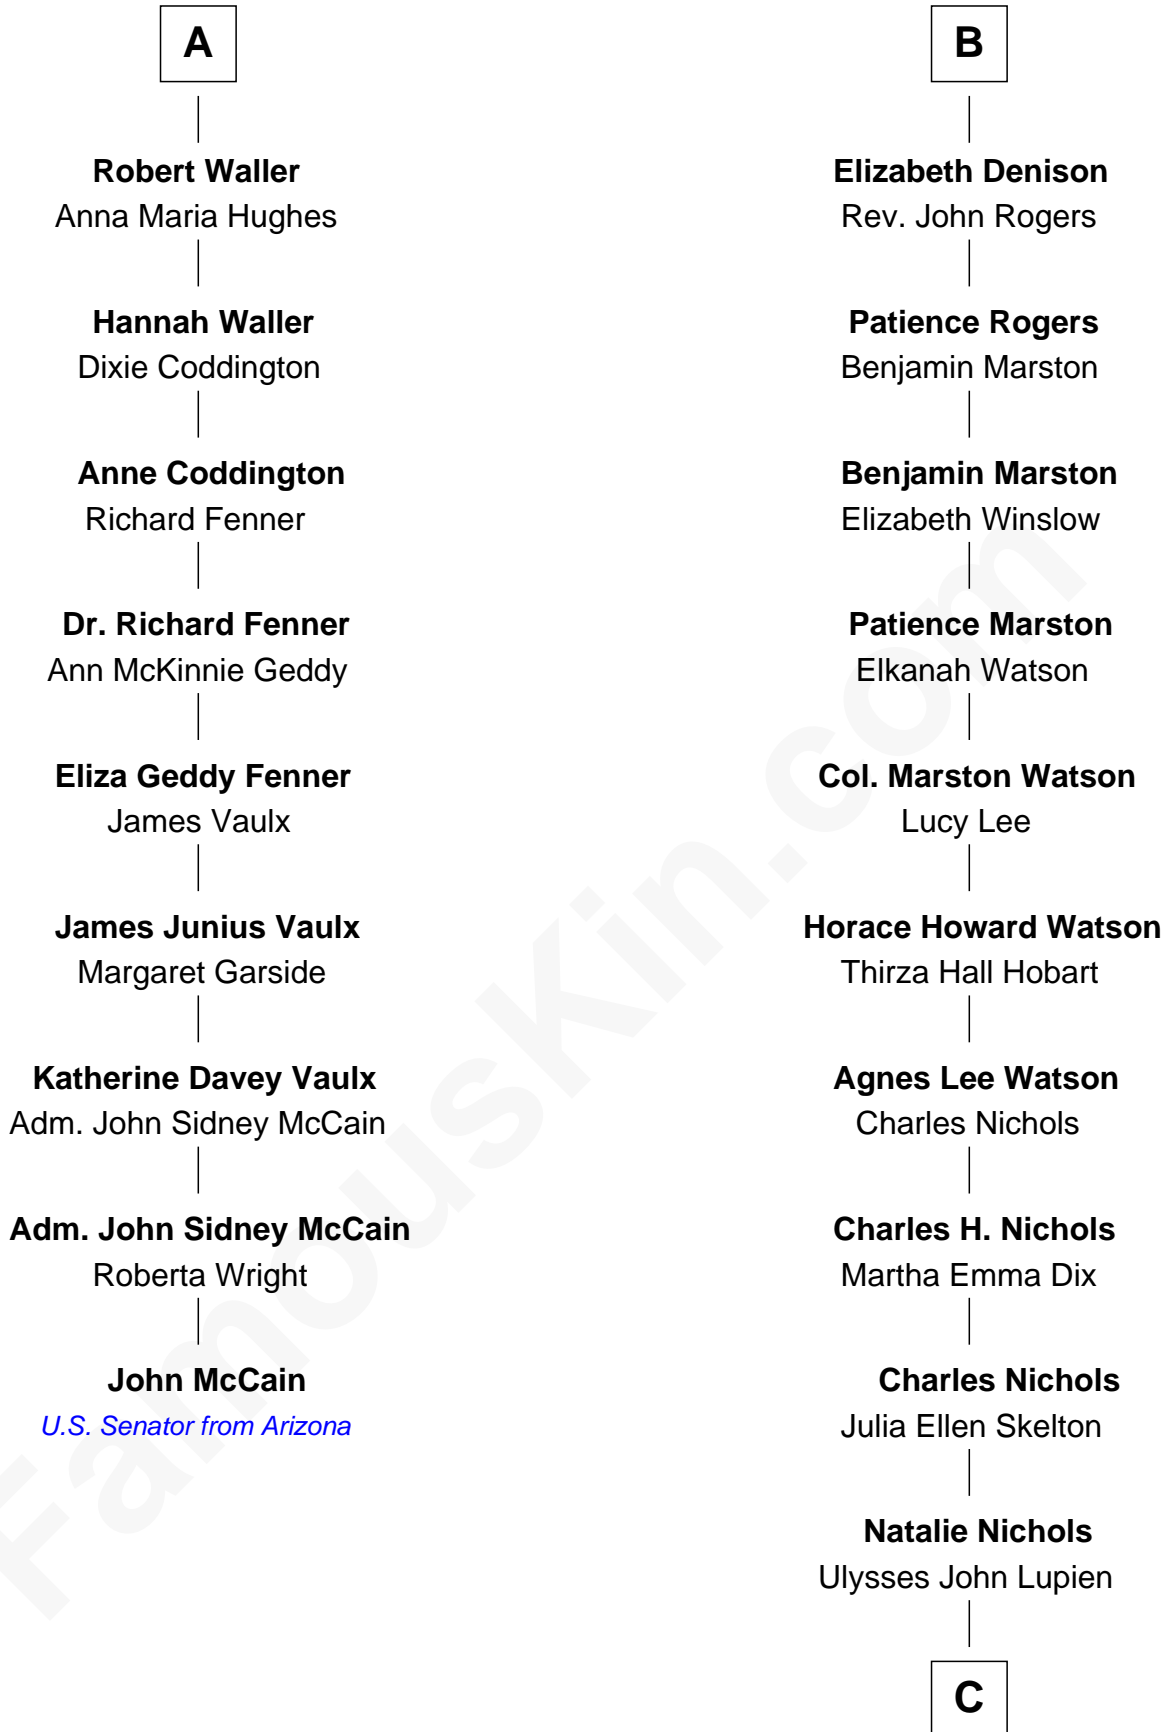

FamousKin.com Relationship Chart of

John McCain

U.S. Senator from Arizona

15th cousin 3 times removed of

John Cena

Movie Actor and WWE Pro Wrestler

John Brome
Beatrice Shirley

C