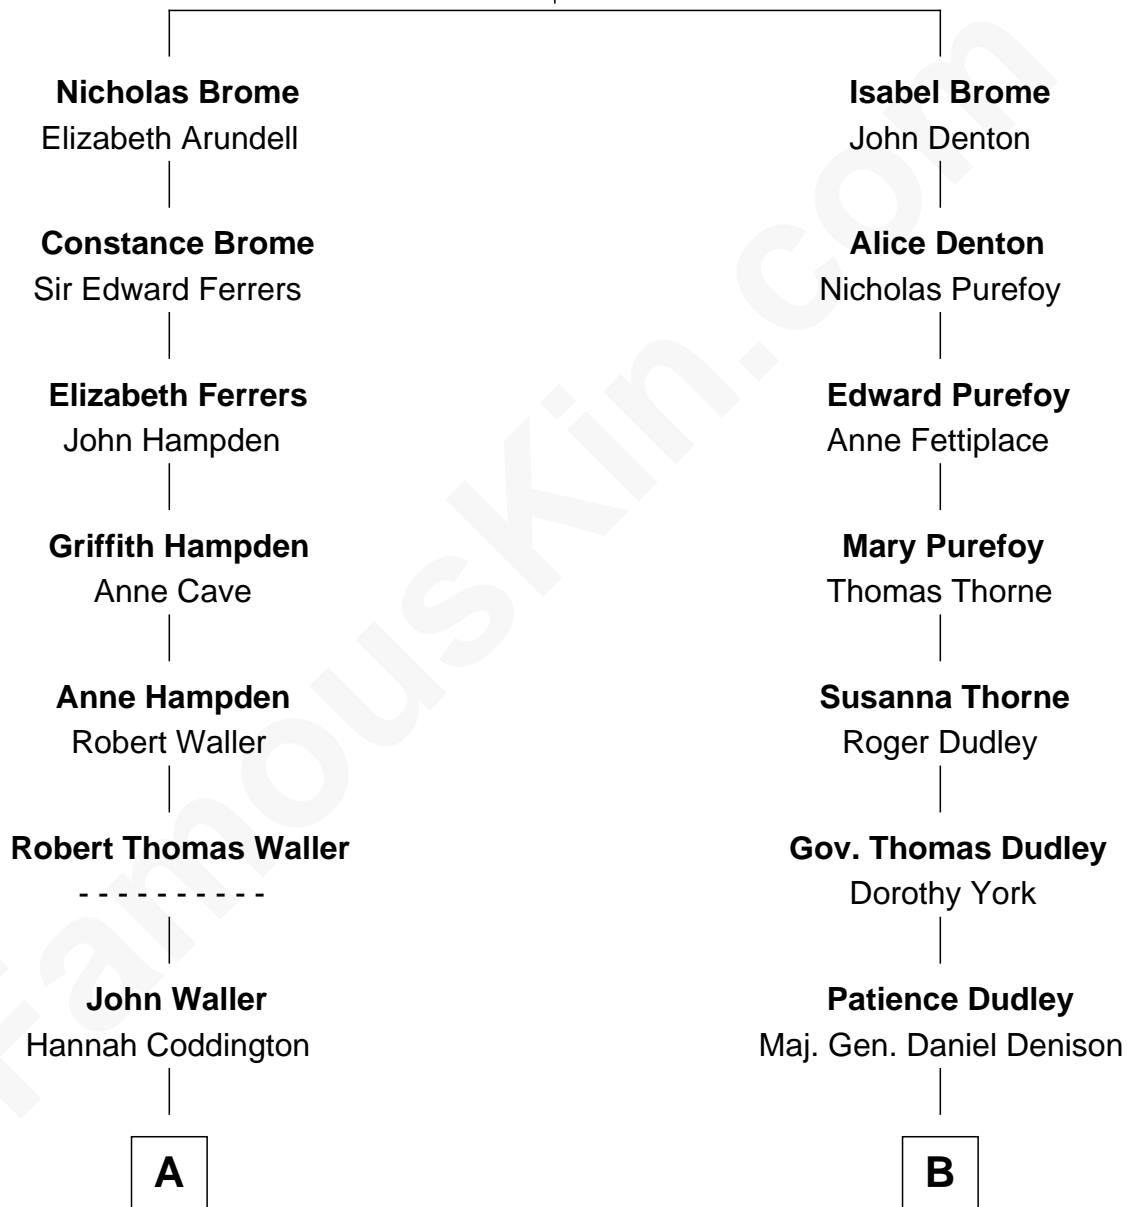

FamousKin.com Relationship Chart of

John McCain

U.S. Senator from Arizona

15th cousin 3 times removed of

John Cena

Movie Actor and WWE Pro Wrestler

John Brome
Beatrice Shirley

C