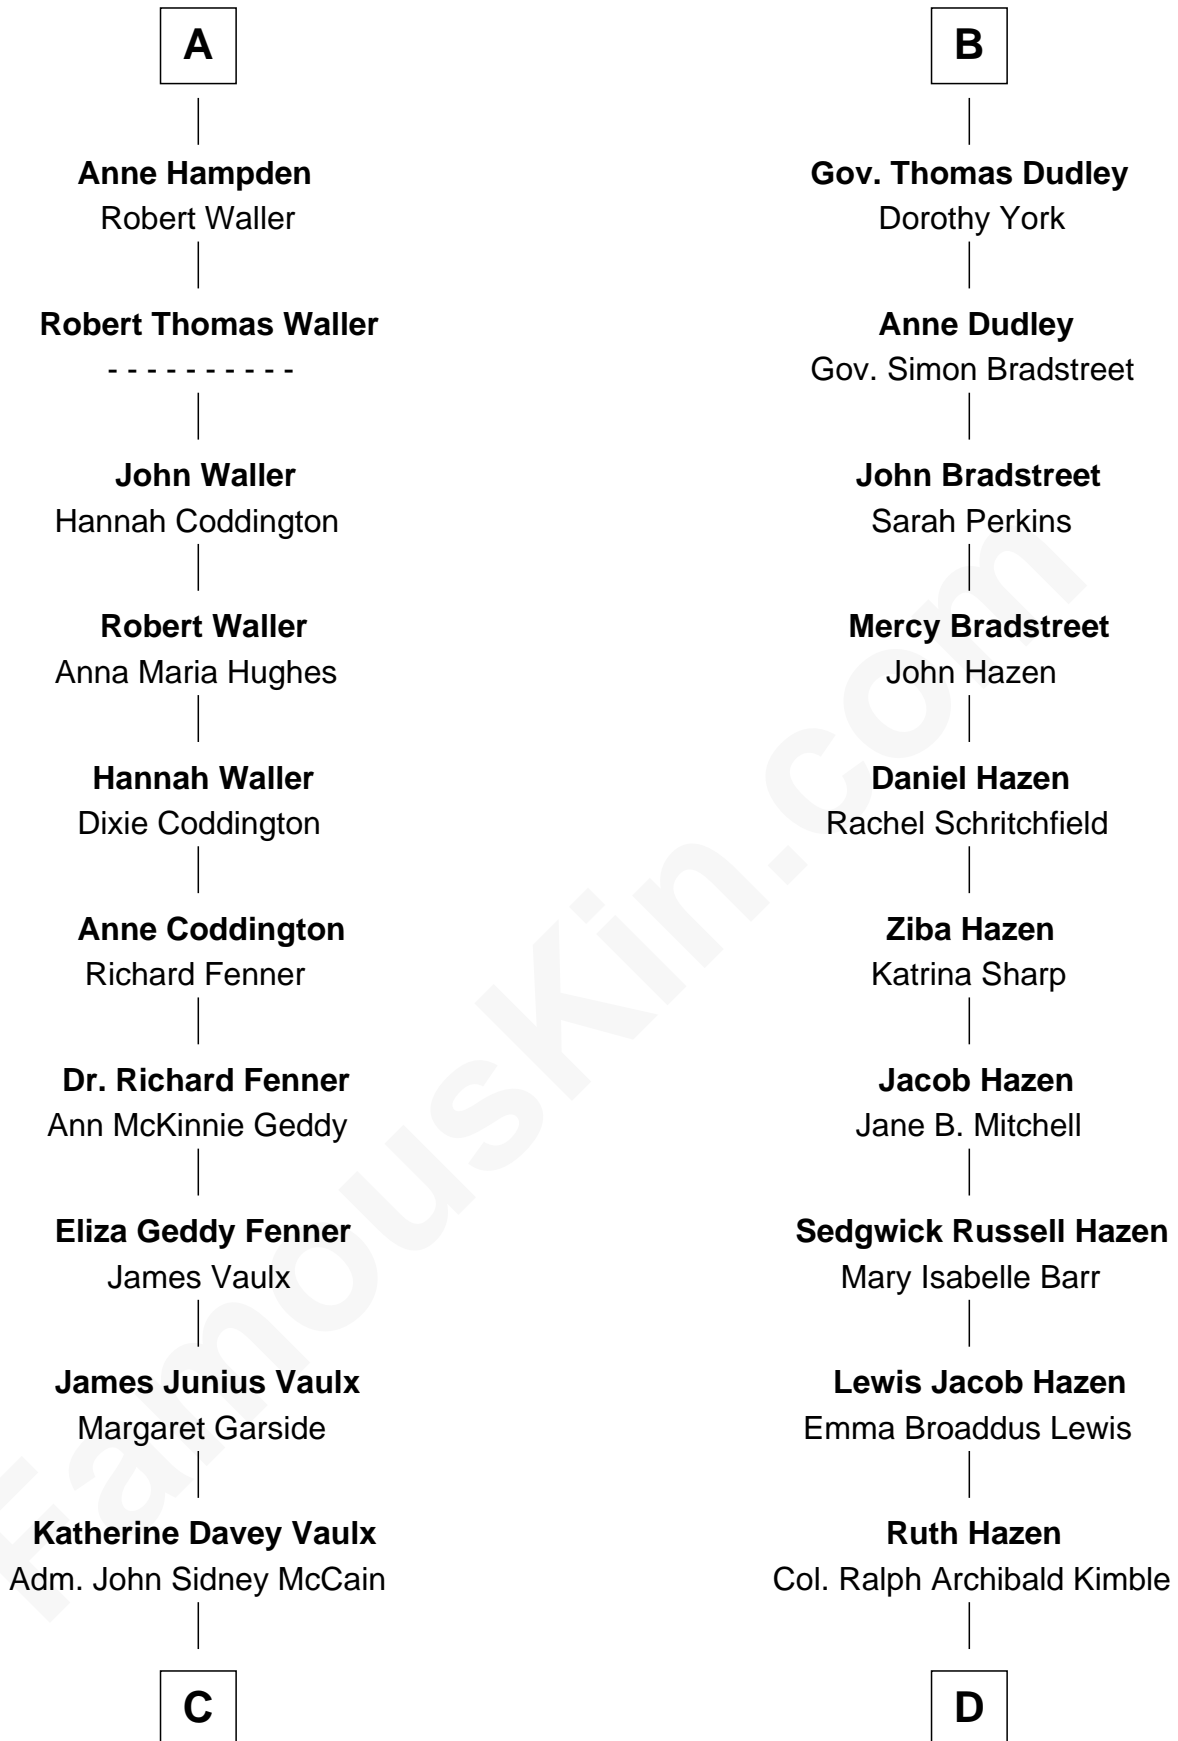

# FamousKin.com Relationship Chart of

**John McCain**

*U.S. Senator from Arizona*

18th cousin of

**J. K. Simmons**

*TV and Movie Actor*

**Sir Walter Blount**

Sancha de Ayala

**Sir Thomas Blount**

Margaret de Gresley

**Sanchia Blount**

Edward Langford

**Alice Langford**

John Stradling

**Anne Stradling**

Sir John Danvers

Sir John Sutton

**Sir John Sutton**

Elizabeth Berkeley

**Sir Edmund Sutton**

Joyce Tiptoft

**Sir Edward Sutton**

Cecily Willoughby

**Sir John Sutton**

Cecily Grey

**Sir Henry Dudley**

----- Ashton

*Probable*

**Roger Dudley**

Susanna Thorne

**B**

FamousKin.com