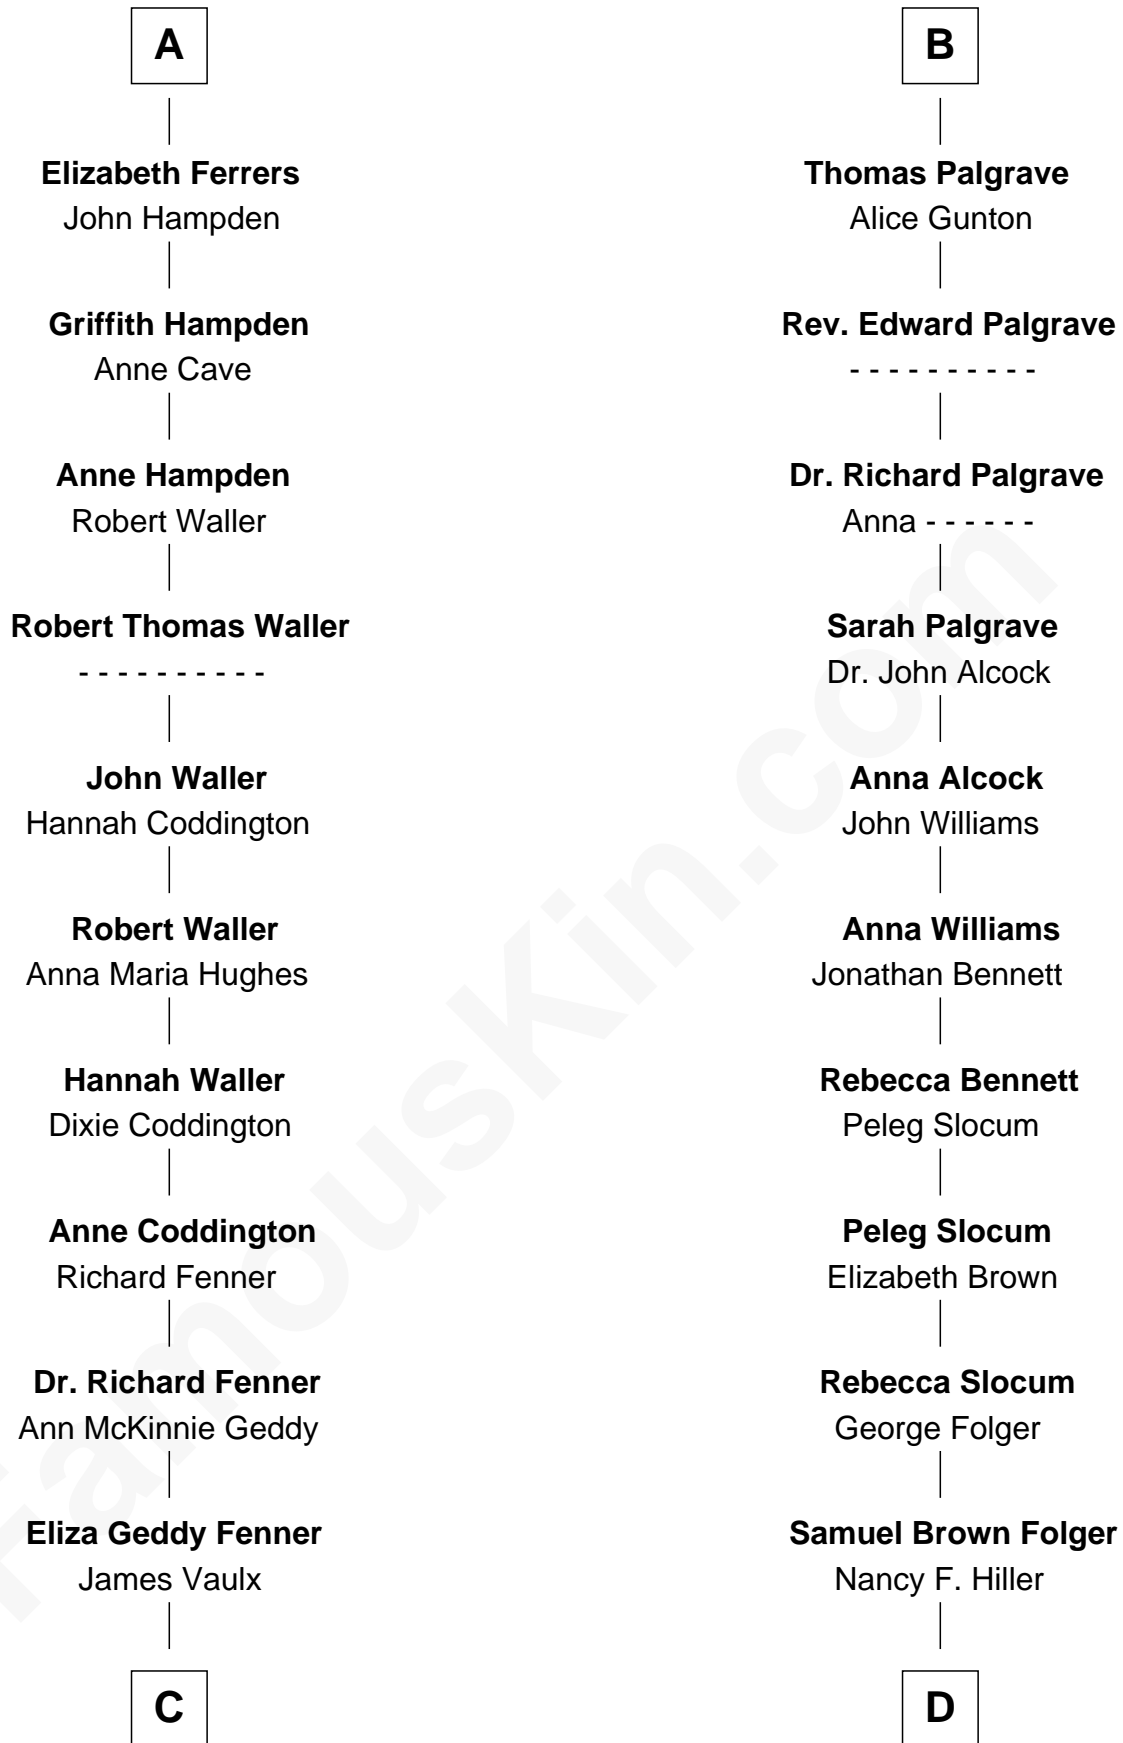

FamousKin.com Relationship Chart of

John McCain

U.S. Senator from Arizona

18th cousin 2 times removed of

Henry Clay Folger

Founder of Folger Shakespeare Library and Chairman of Standard Oil

Bartholomew de Badlesmere

Margaret de Clare

Margery de Badlesmere

Sir William de Ros

Maud de Roos

John de Welles

Margery de Welles

Stephen le Scrope

Maude le Scrope

Elizabeth Wingfield

Sir William Brandon

Eleanor Brandon

John Glemham

Anne Glemham

Henry Palgrave

B

C

James Junius Vaulx

Margaret Garside

Katherine Davey Vaulx

Adm. John Sidney McCain

Adm. John Sidney McCain

Roberta Wright

John McCain

U.S. Senator from Arizona