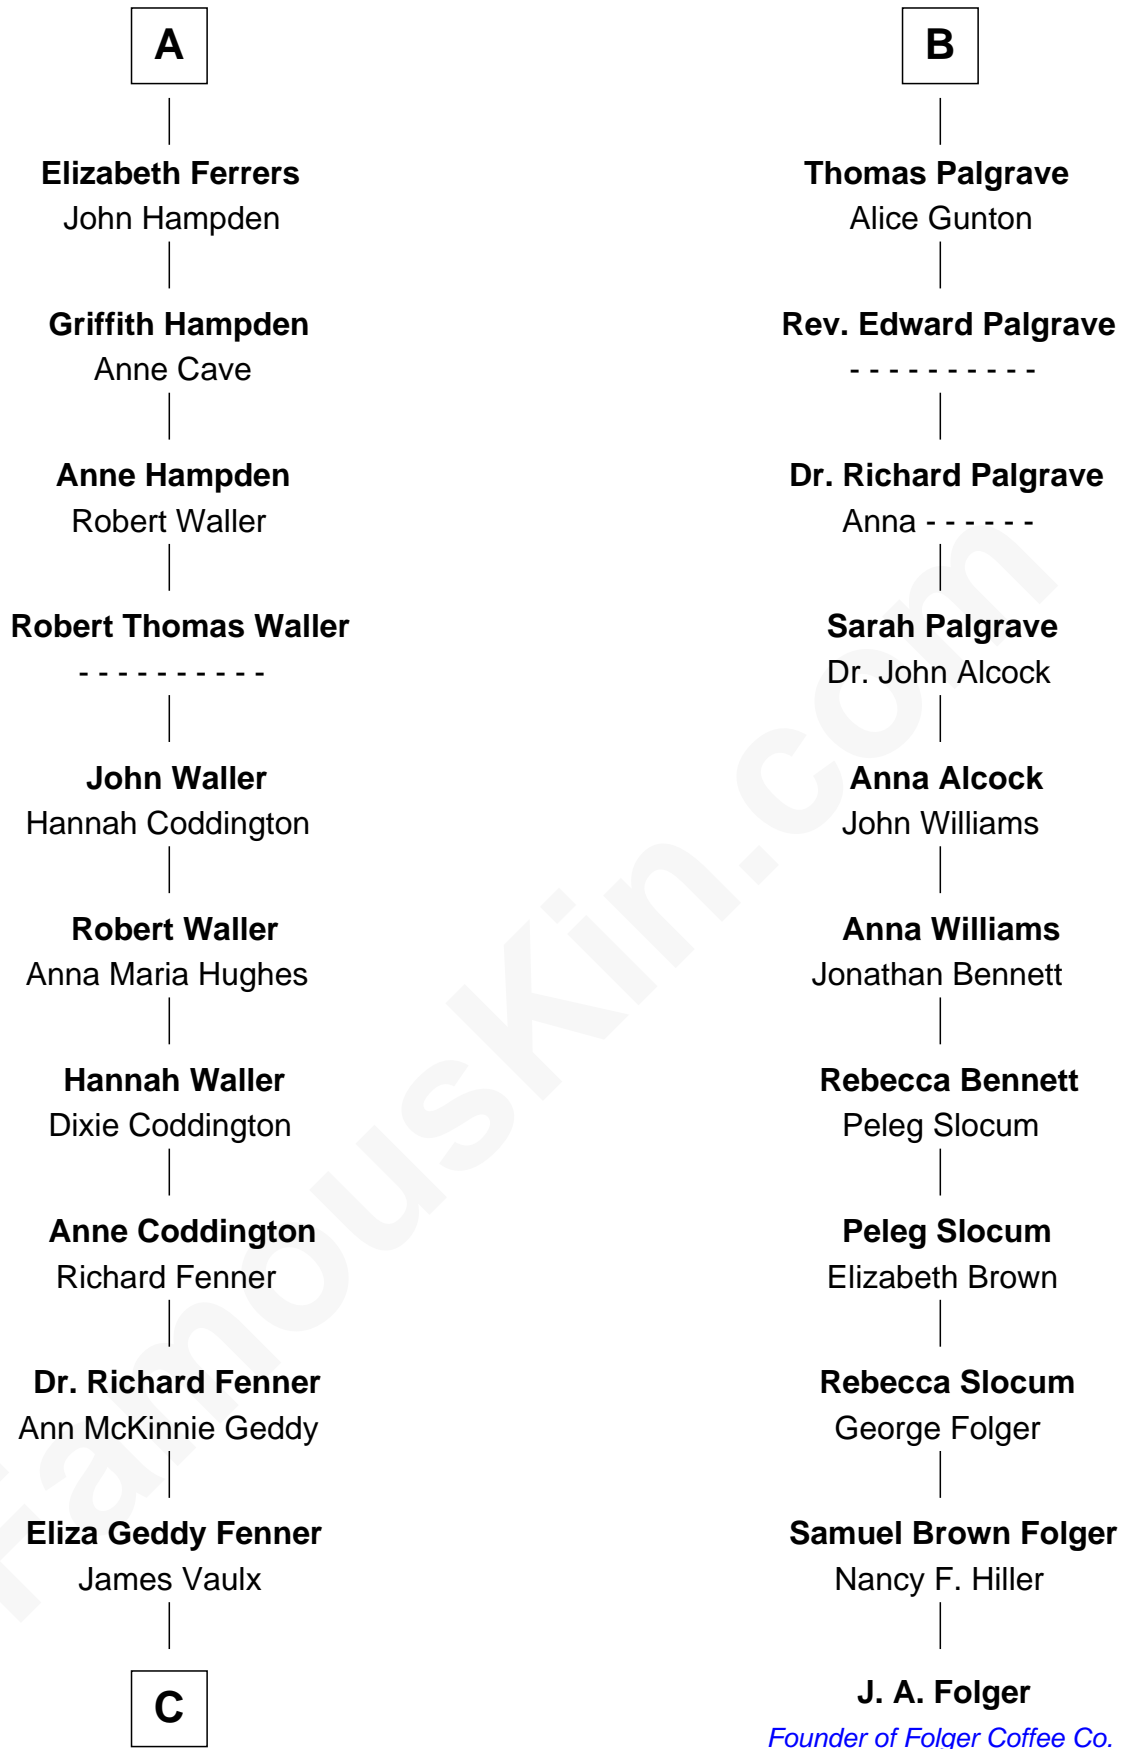

FamousKin.com

Relationship Chart of

John McCain

U.S. Senator from Arizona

17th cousin 3 times removed of

J. A. Folger

Founder of Folger Coffee Company

Bartholomew de Badlesmere

Margaret de Clare

Margery de Badlesmere

Sir William de Ros

Maud de Roos

John de Welles

Margery de Welles

Stephen le Scrope

Maude le Scrope

Elizabeth Wingfield

Sir William Brandon

Eleanor Brandon

John Glemham

Anne Glemham

Henry Palgrave

B

C

James Junius Vaulx

Margaret Garside

Katherine Davey Vaulx

Adm. John Sidney McCain

Adm. John Sidney McCain

Roberta Wright

John McCain

U.S. Senator from Arizona