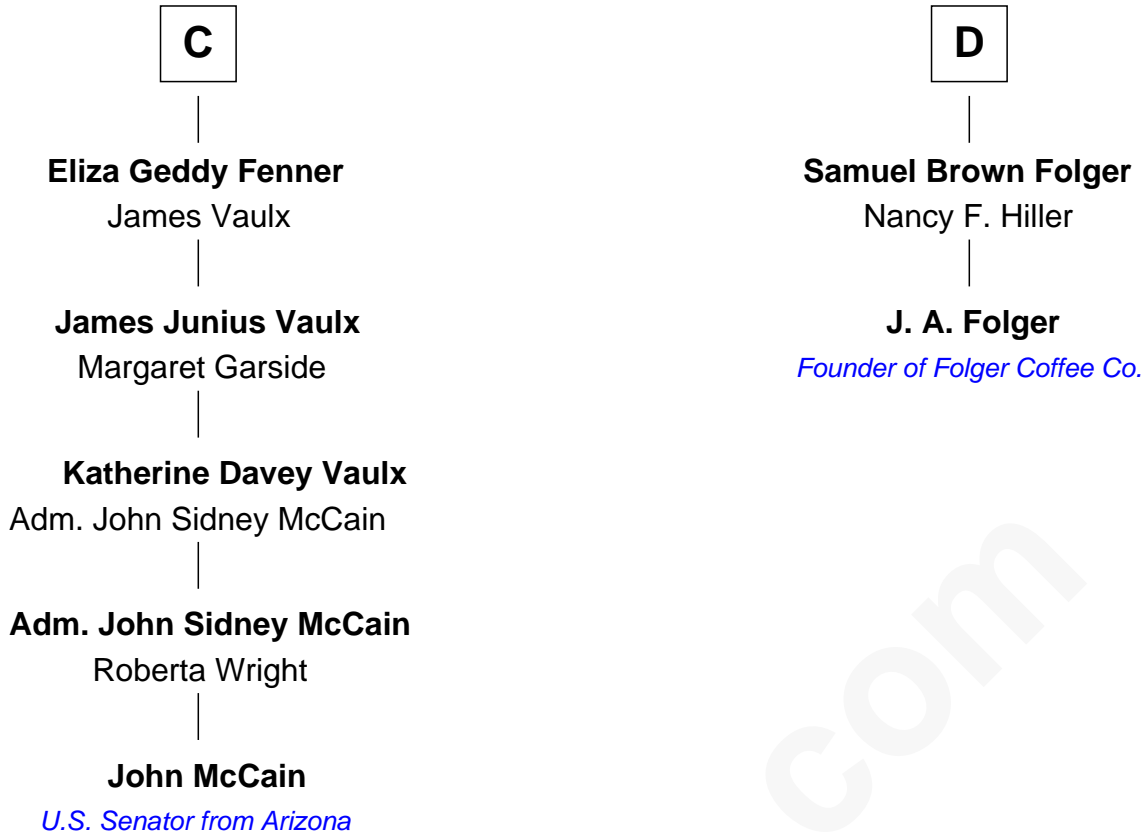

FamousKin.com

Relationship Chart of

John McCain

U.S. Senator from Arizona

18th cousin 3 times removed of

J. A. Folger

Founder of Folger Coffee Company

Sir Gilbert de Clare

Joan of Acre

Elizabeth de Clare
Sir Thebaud de Verdun

Isabel de Verdun
Henry de Ferrers

Sir William de Ferrers
Margaret de Ufford

Sir Henry de Ferrers
Joan de Poynings

Sir William Ferrers
Philippa Clifford

Sir Thomas Ferrers
Elizabeth Freville

Sir Henry Ferrers
Margaret Heckstall

A

Margaret de Clare
Hugh de Audley

Margaret de Audley
Ralph de Stafford

Elizabeth de Stafford
John de Ferrers

Robert de Ferrers
Margaret Despencer

Phillippa Ferrers
Sir Thomas Greene

Elizabeth Greene
William Raleigh

Sir Edward Raleigh
Margaret Verney

B

FamousKin.com