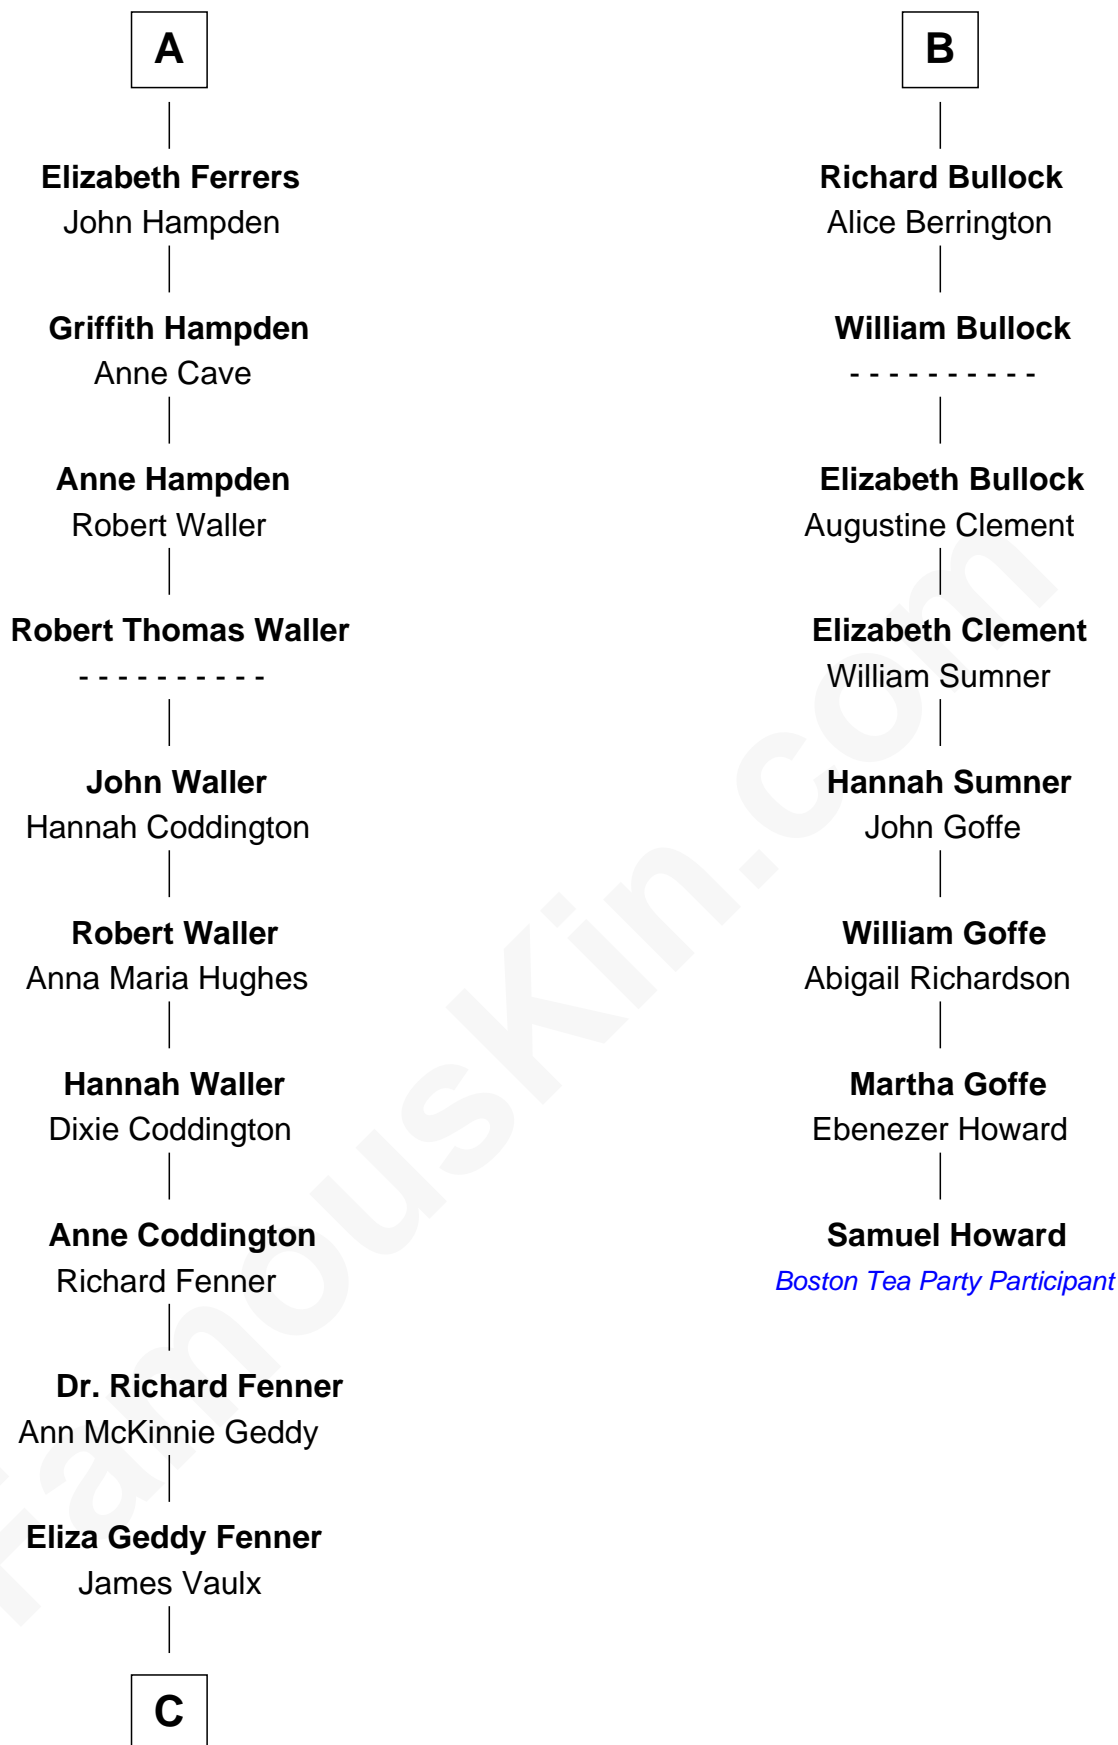

FamousKin.com Relationship Chart of

John McCain

U.S. Senator from Arizona

14th cousin 6 times removed of

Samuel Howard

Boston Tea Party Participant

Bartholomew de Badlesmere

Margaret de Clare

Margery de Badlesmere

Sir William de Ros

Maud de Roos

John de Welles

Margery de Welles

Stephen le Scrope

Maude le Scrope

Sir Baldwin Freville

Sir William Norreys

Margaret Norreys

Gilbert Bullock

Thomas Bullock

Alice Kingsmill

B

C

James Junius Vaulx

Margaret Garside

Katherine Davey Vaulx

Adm. John Sidney McCain

Adm. John Sidney McCain

Roberta Wright

John McCain

U.S. Senator from Arizona

FamousKin.com