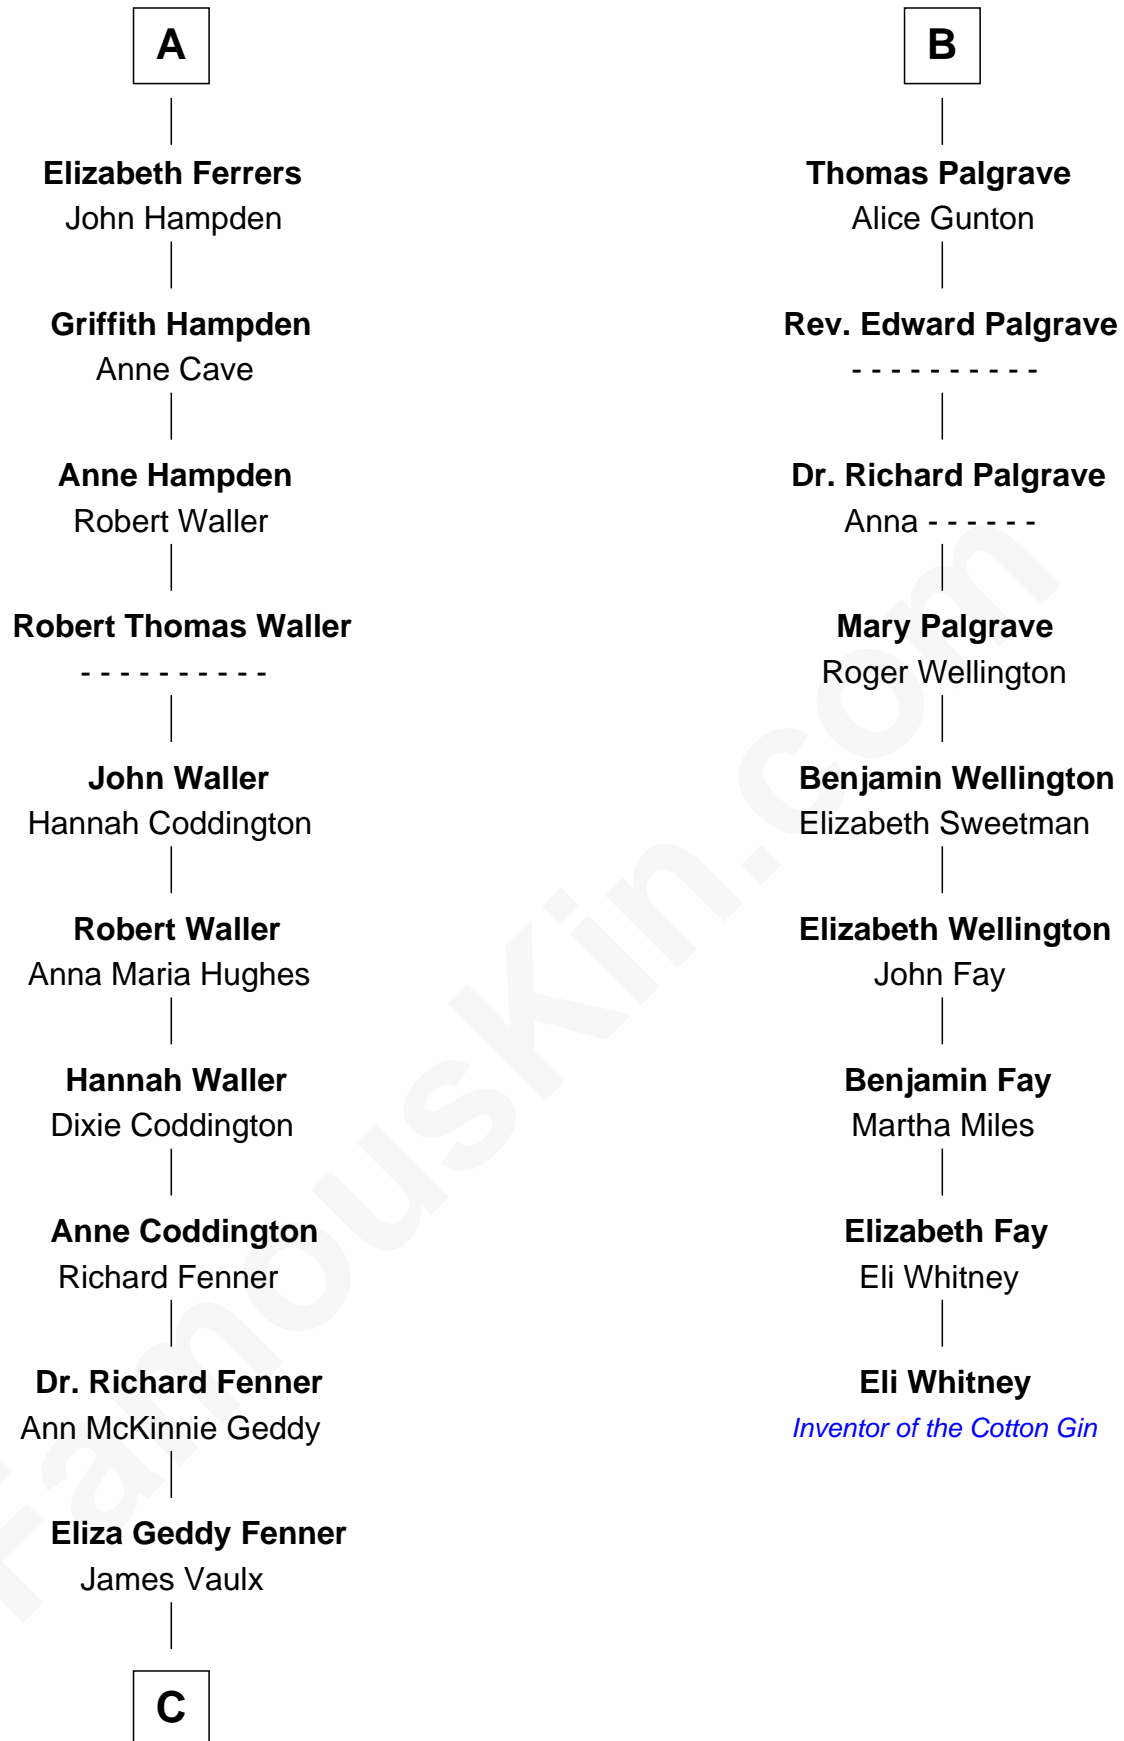

FamousKin.com Relationship Chart of

John McCain

U.S. Senator from Arizona

15th cousin 5 times removed of

Eli Whitney

Inventor of the Cotton Gin

Bartholomew de Badlesmere

Margaret de Clare

Margery de Badlesmere

Sir William de Ros

Maud de Roos

John de Welles

Margery de Welles

Stephen le Scrope

Maude le Scrope

Sir Baldwin Freville

Sir William de Bohun

Elizabeth de Bohun

Sir Richard Fitzalan

Elizabeth Fitzalan

Sir Robert Goushill

Elizabeth Goushill

Sir Robert Wingfield

Elizabeth Wingfield

Sir William Brandon

Eleanor Brandon

John Glemham

Anne Glemham

Henry Palgrave

B

C

James Junius Vaulx