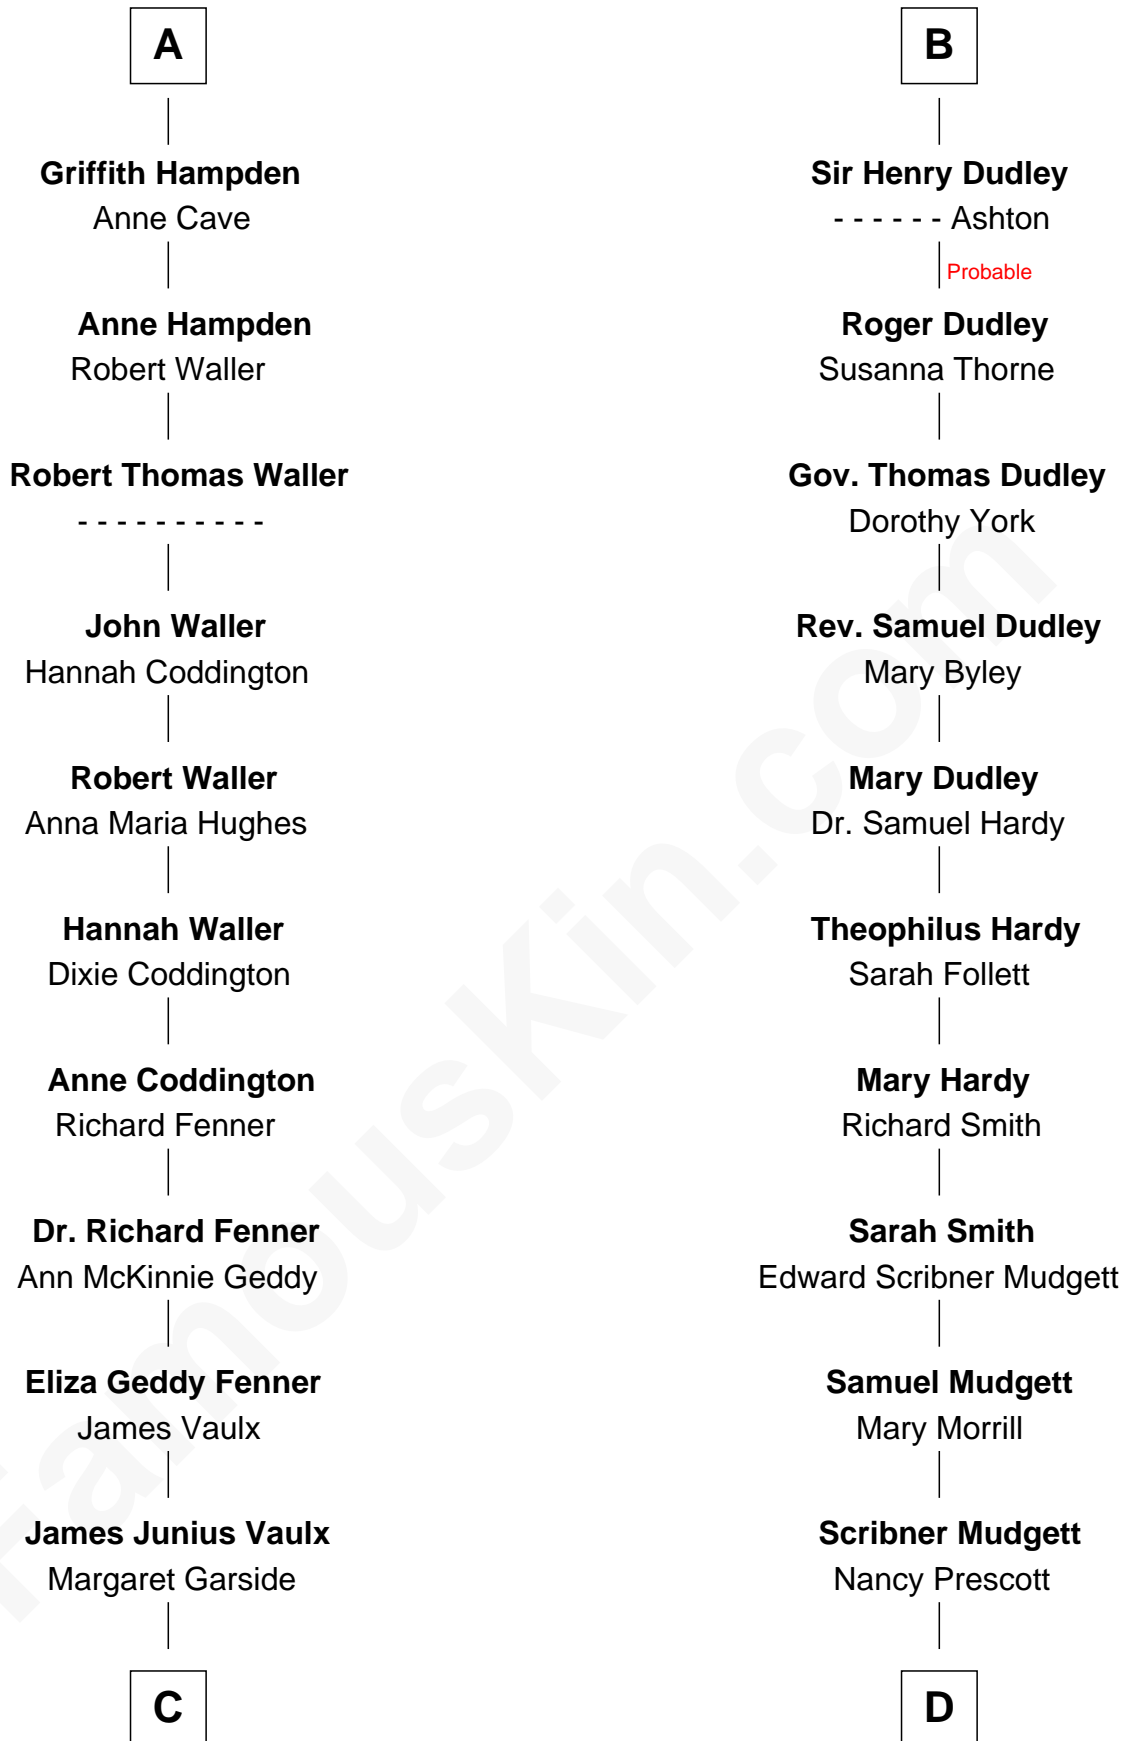

FamousKin.com Relationship Chart of

John McCain

U.S. Senator from Arizona

18th cousin 1 time removed of

Dr. H. H. Holmes

Serial Killer aka "Devil in the White City"

Sir William de Ros
Margery de Badlesmere

C

Katherine Davey Vault
Adm. John Sidney McCain

Adm. John Sidney McCain
Roberta Wright

John McCain
U.S. Senator from Arizona

D

Levi Horton Mudgett
Theodate Page Price

Dr. H. H. Holmes
Serial Killer Dr. H. H. Holmes