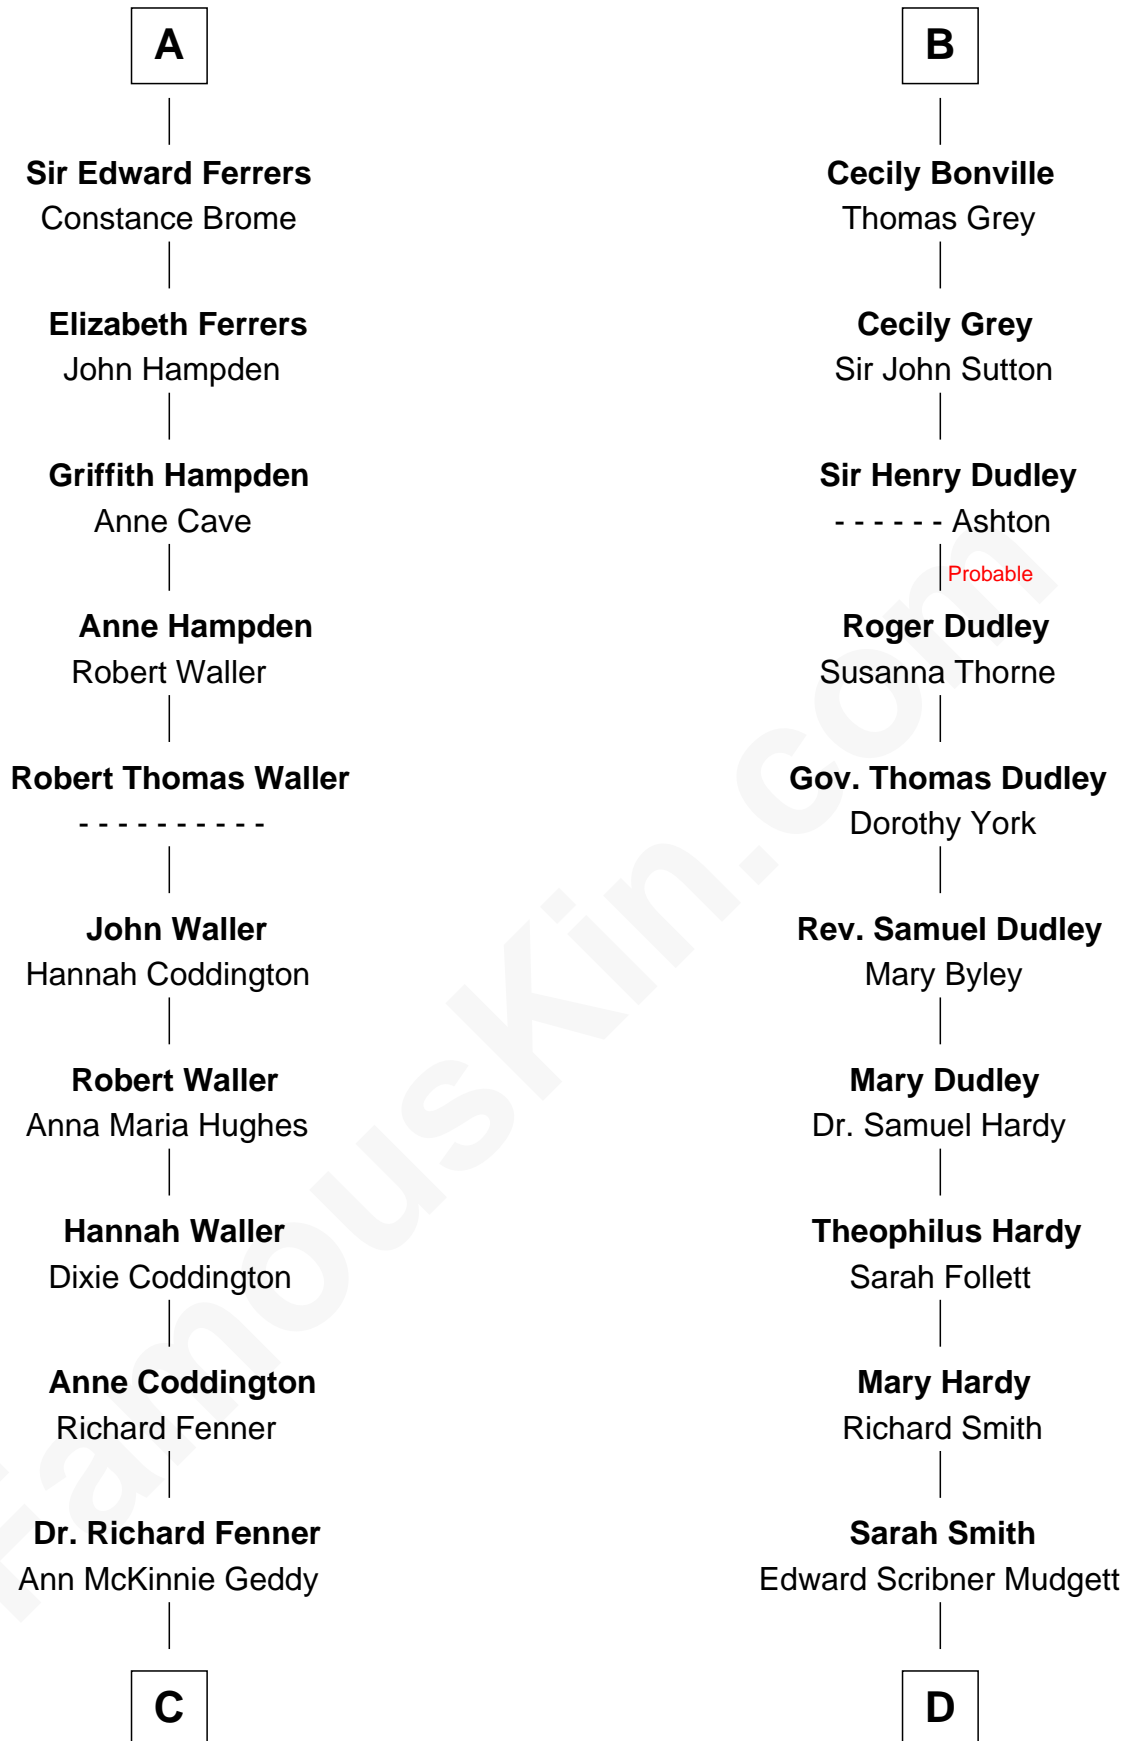

FamousKin.com Relationship Chart of

John McCain

U.S. Senator from Arizona

20th cousin 1 time removed of

Dr. H. H. Holmes

Serial Killer aka "Devil in the White City"

Sir Gilbert de Clare

Joan of Acre

Sir Henry Ferrers
Margaret Heckstall

A

Margaret de Clare
Hugh de Audley

Margaret de Audley
Ralph de Stafford

Beatrice de Stafford
Thomas de Ros

Margaret de Ros
Sir Reynold Grey

Margaret Grey
Sir William Bonville

William Bonville
Elizabeth Harington

William Bonville
Katherine Neville

B

C

Eliza Geddy Fenner

James Vault

James Junius Vault

Margaret Garside

Katherine Davey Vault

Adm. John Sidney McCain

Adm. John Sidney McCain

Roberta Wright

John McCain

U.S. Senator from Arizona

D

Samuel Mudgett