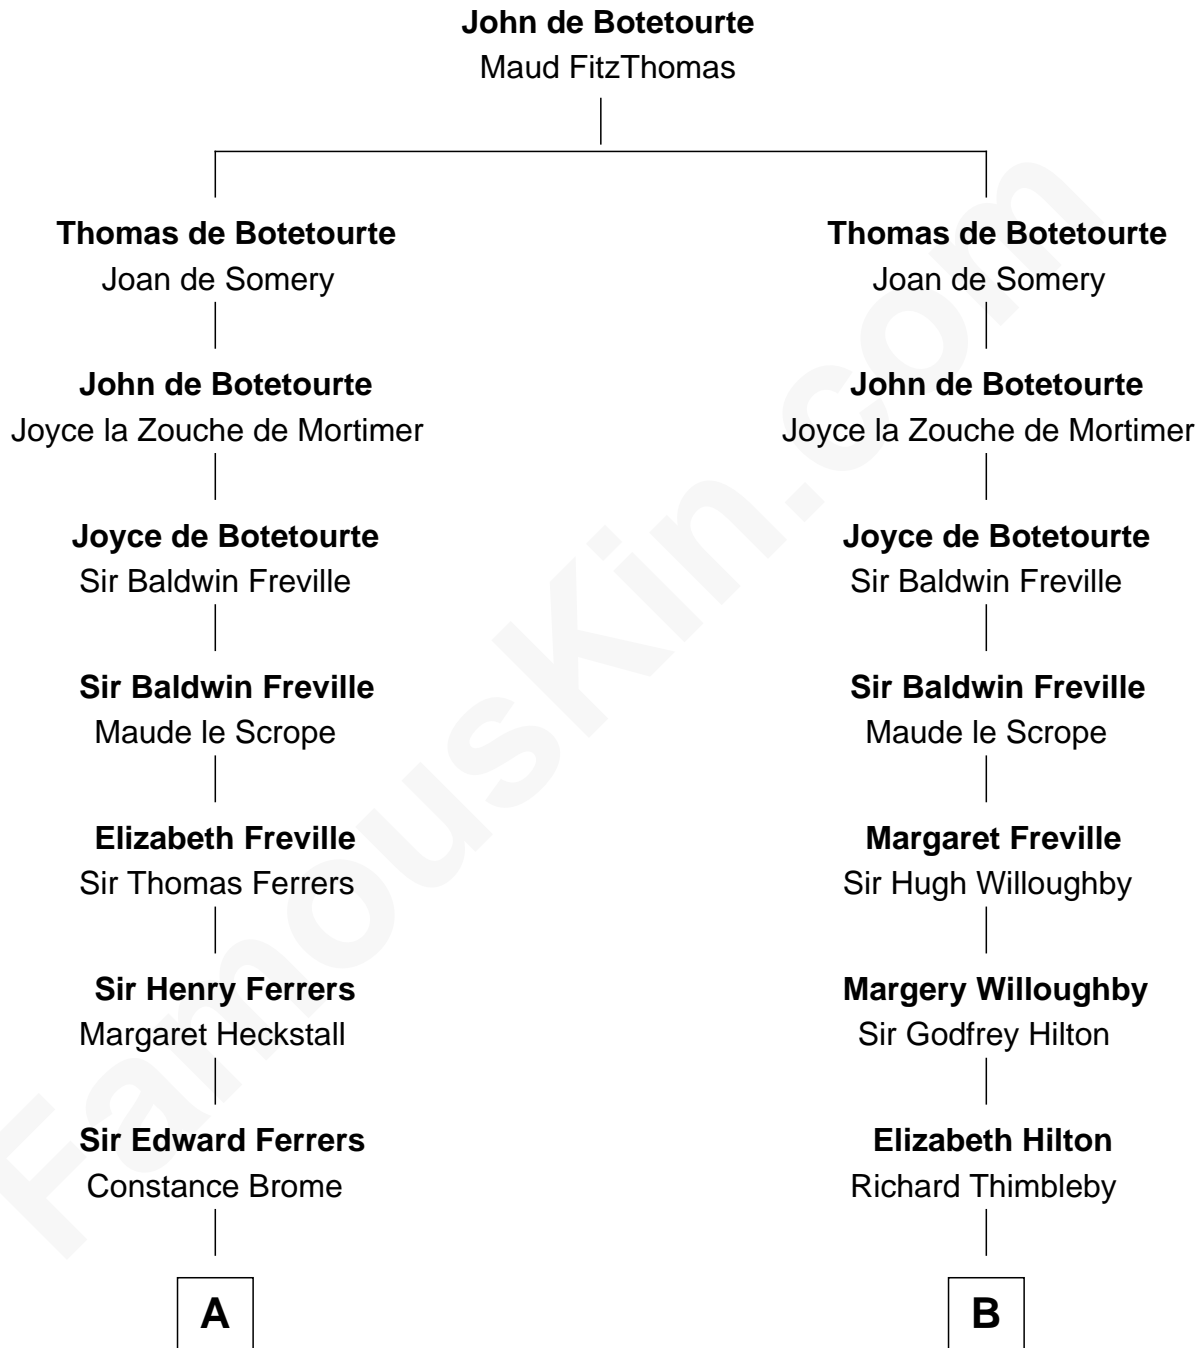

FamousKin.com Relationship Chart of

John McCain

U.S. Senator from Arizona

19th cousin 1 time removed of

Franklin D. Roosevelt

32nd U.S. President

C

James Junius Vaulx

Margaret Garside

Katherine Davey Vaulx

Adm. John Sidney McCain

Adm. John Sidney McCain

Roberta Wright

John McCain

U.S. Senator from Arizona

D

Catharine Robbins Lyman

Warren Delano

Sara Delano

James Roosevelt

Franklin D. Roosevelt

32nd U.S. President

FamousKin.com