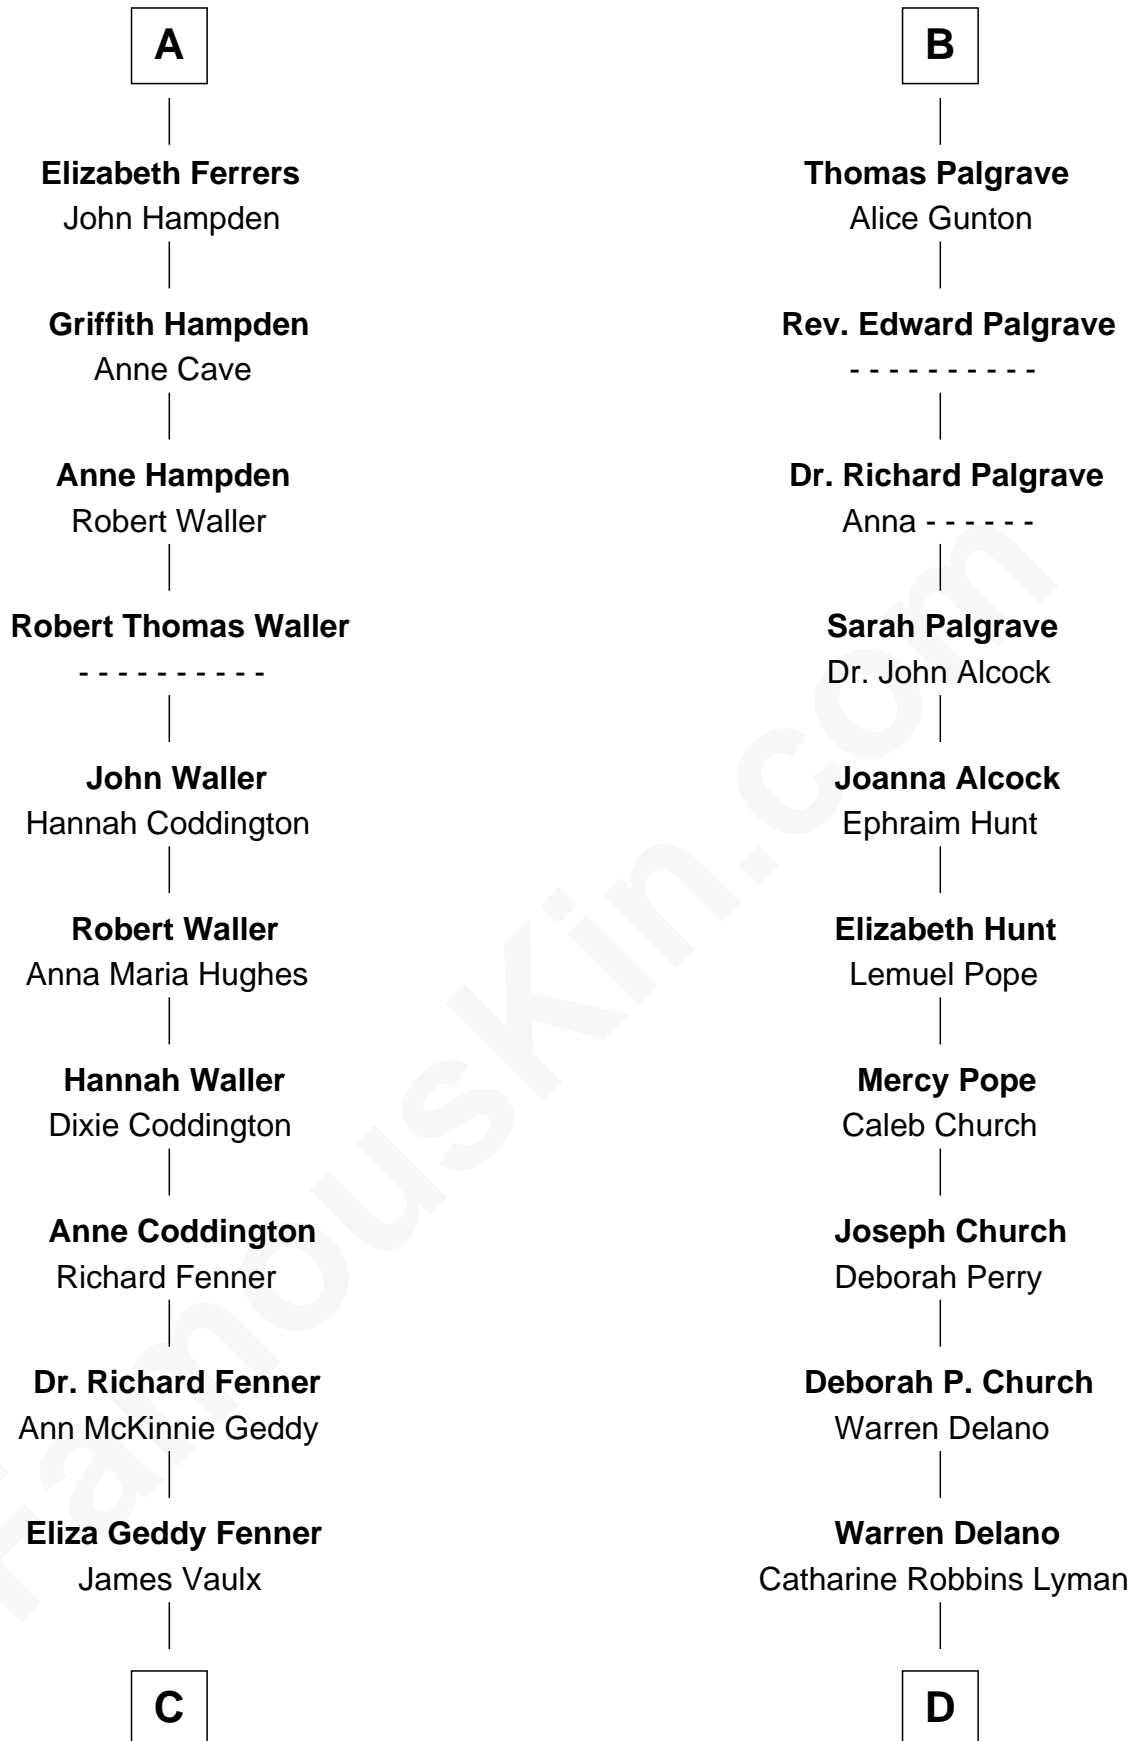

FamousKin.com Relationship Chart of

John McCain

U.S. Senator from Arizona

18th cousin 2 times removed of

Franklin D. Roosevelt

32nd U.S. President

Bartholomew de Badlesmere

Margaret de Clare

Margery de Badlesmere

Sir William de Ros

Maud de Roos

John de Welles

Margery de Welles

Stephen le Scrope

Maude le Scrope

Sir Baldwin Freville

Sir William de Bohun

Elizabeth de Bohun

Sir Richard Fitzalan

Elizabeth Fitzalan

Sir Robert Goushill

Elizabeth Goushill

Sir Robert Wingfield

Elizabeth Wingfield

Sir William Brandon

Eleanor Brandon

John Glemham

Anne Glemham

Henry Palgrave

B

FamousKin.com