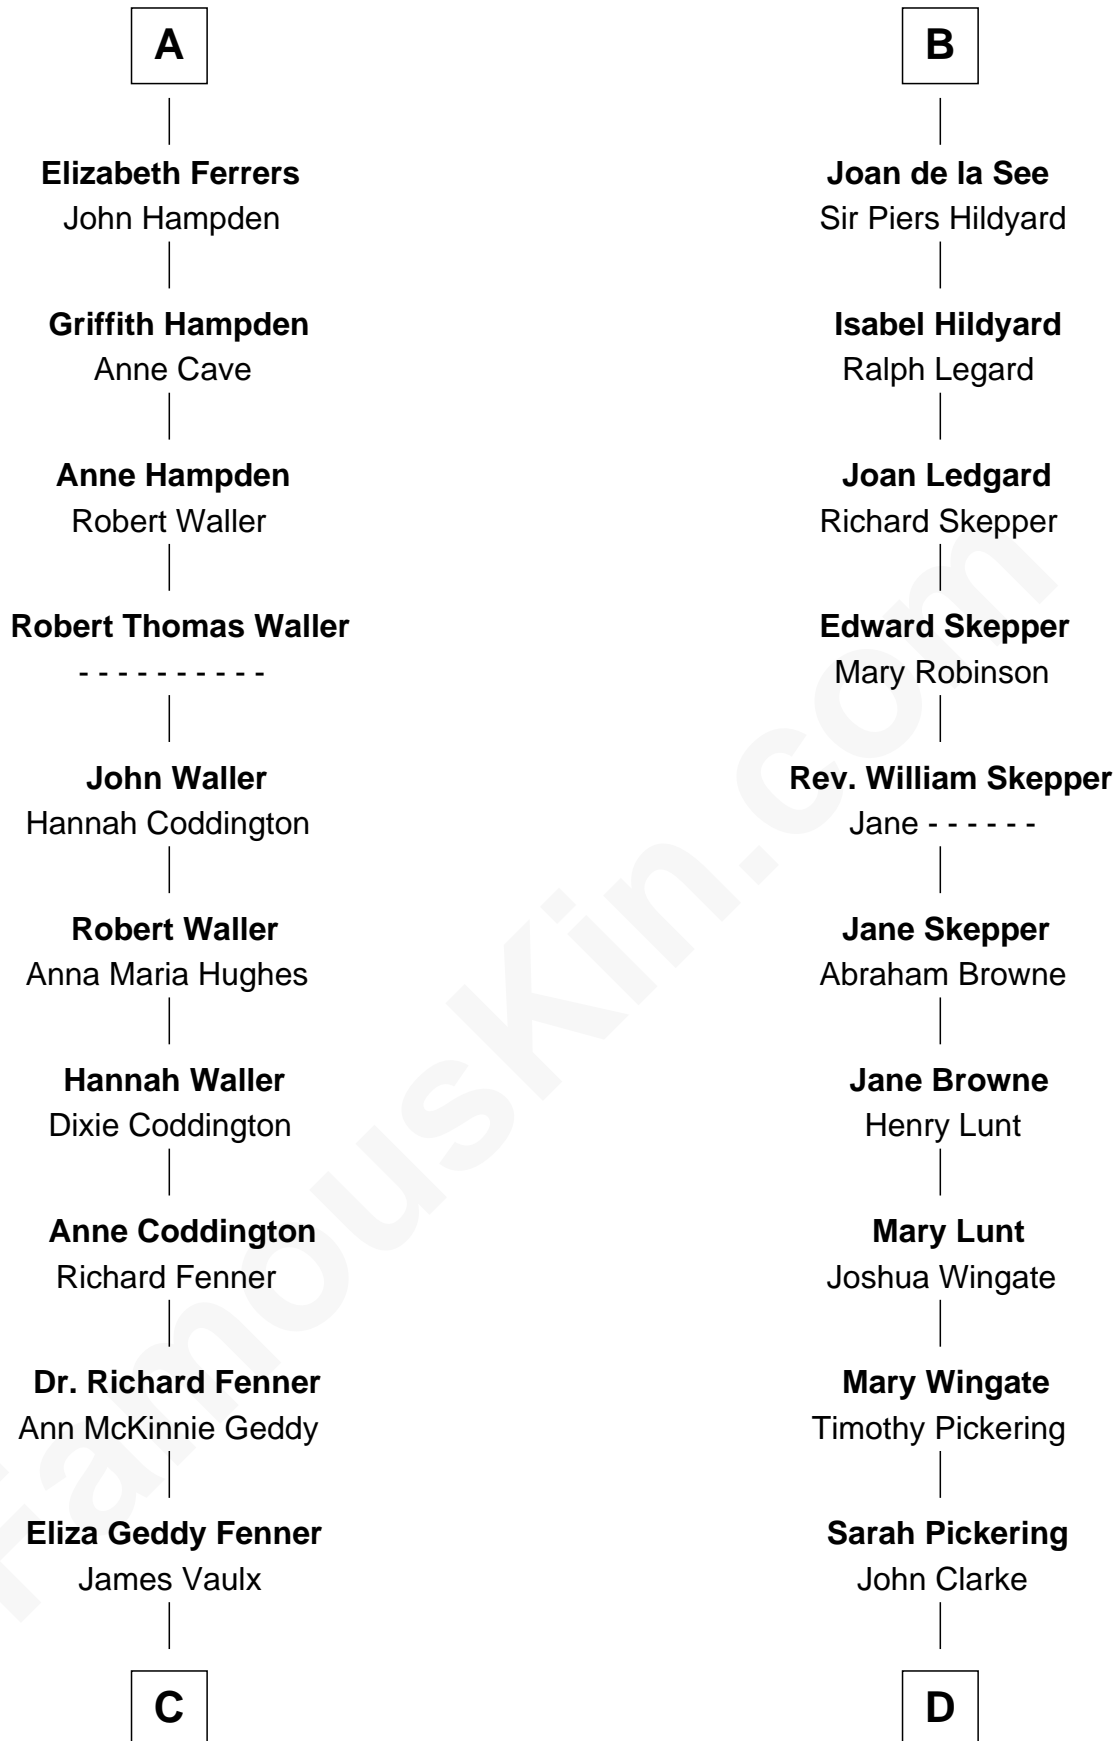

FamousKin.com Relationship Chart of

John McCain

U.S. Senator from Arizona

20th cousin 1 time removed of

Alice (Lee) Roosevelt

First Wife of President Theodore Roosevelt

William de Ros
Maude de Vaux

Sir William de Ros
Margery de Badlesmere

A

Agnes de Ros
Pain de Tibetot

Sir John de Tibetot
Margaret de Badlesmere

Sir Robert de Tibetot
Margaret Deincourt

Elizabeth de Tibetot
Sir Philip le Despencer

Margery Despencer
Sir Roger Wentworth

Sir Philip Wentworth
Mary Clifford

Elizabeth Wentworth
Sir Martin de la See

B

C

James Junius Vaulx

Margaret Garside

Katherine Davey Vaulx

Adm. John Sidney McCain

Adm. John Sidney McCain