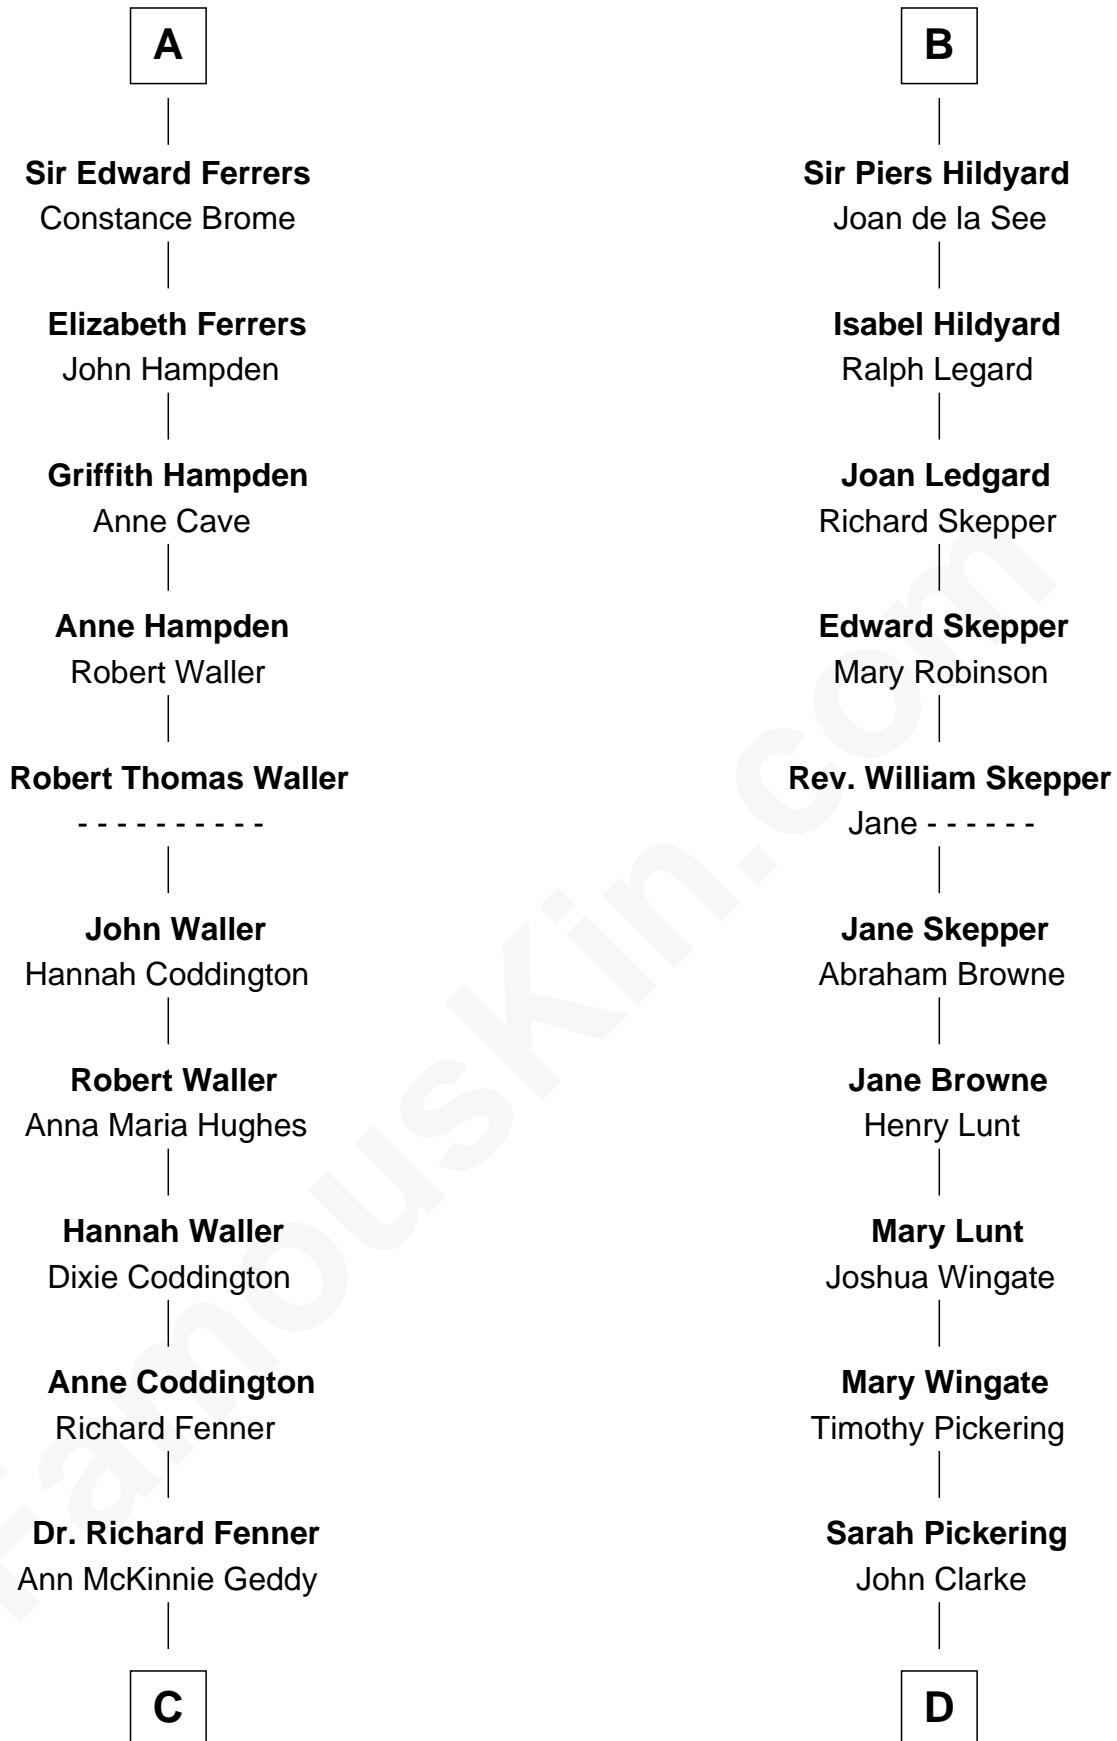

# FamousKin.com Relationship Chart of

**John McCain**

*U.S. Senator from Arizona*

21st cousin of

**Alice (Lee) Roosevelt**

*First Wife of President Theodore Roosevelt*

**Sir Gilbert de Clare**

Joan of Acre

**Sir Thomas Ferrers**  
Elizabeth Freville

**Sir Henry Ferrers**  
Margaret Heckstall

**A**

**Margaret de Clare**  
Hugh de Audley

**Margaret de Audley**  
Ralph de Stafford

**Sir Hugh de Stafford**  
Philippa de Beauchamp

**Katherine de Stafford**  
Michael de la Pole

**Isabel de la Pole**  
Thomas Morley

**Anne Morley**  
Sir John Hastings

**Elizabeth Hastings**  
Sir Robert Hildyard

**B**

**C**

**Eliza Geddy Fenner**

James Vaulx

**James Junius Vaulx**

Margaret Garside

**Katherine Davey Vaulx**

Adm. John Sidney McCain

**Adm. John Sidney McCain**

Roberta Wright

**John McCain**

*U.S. Senator from Arizona*