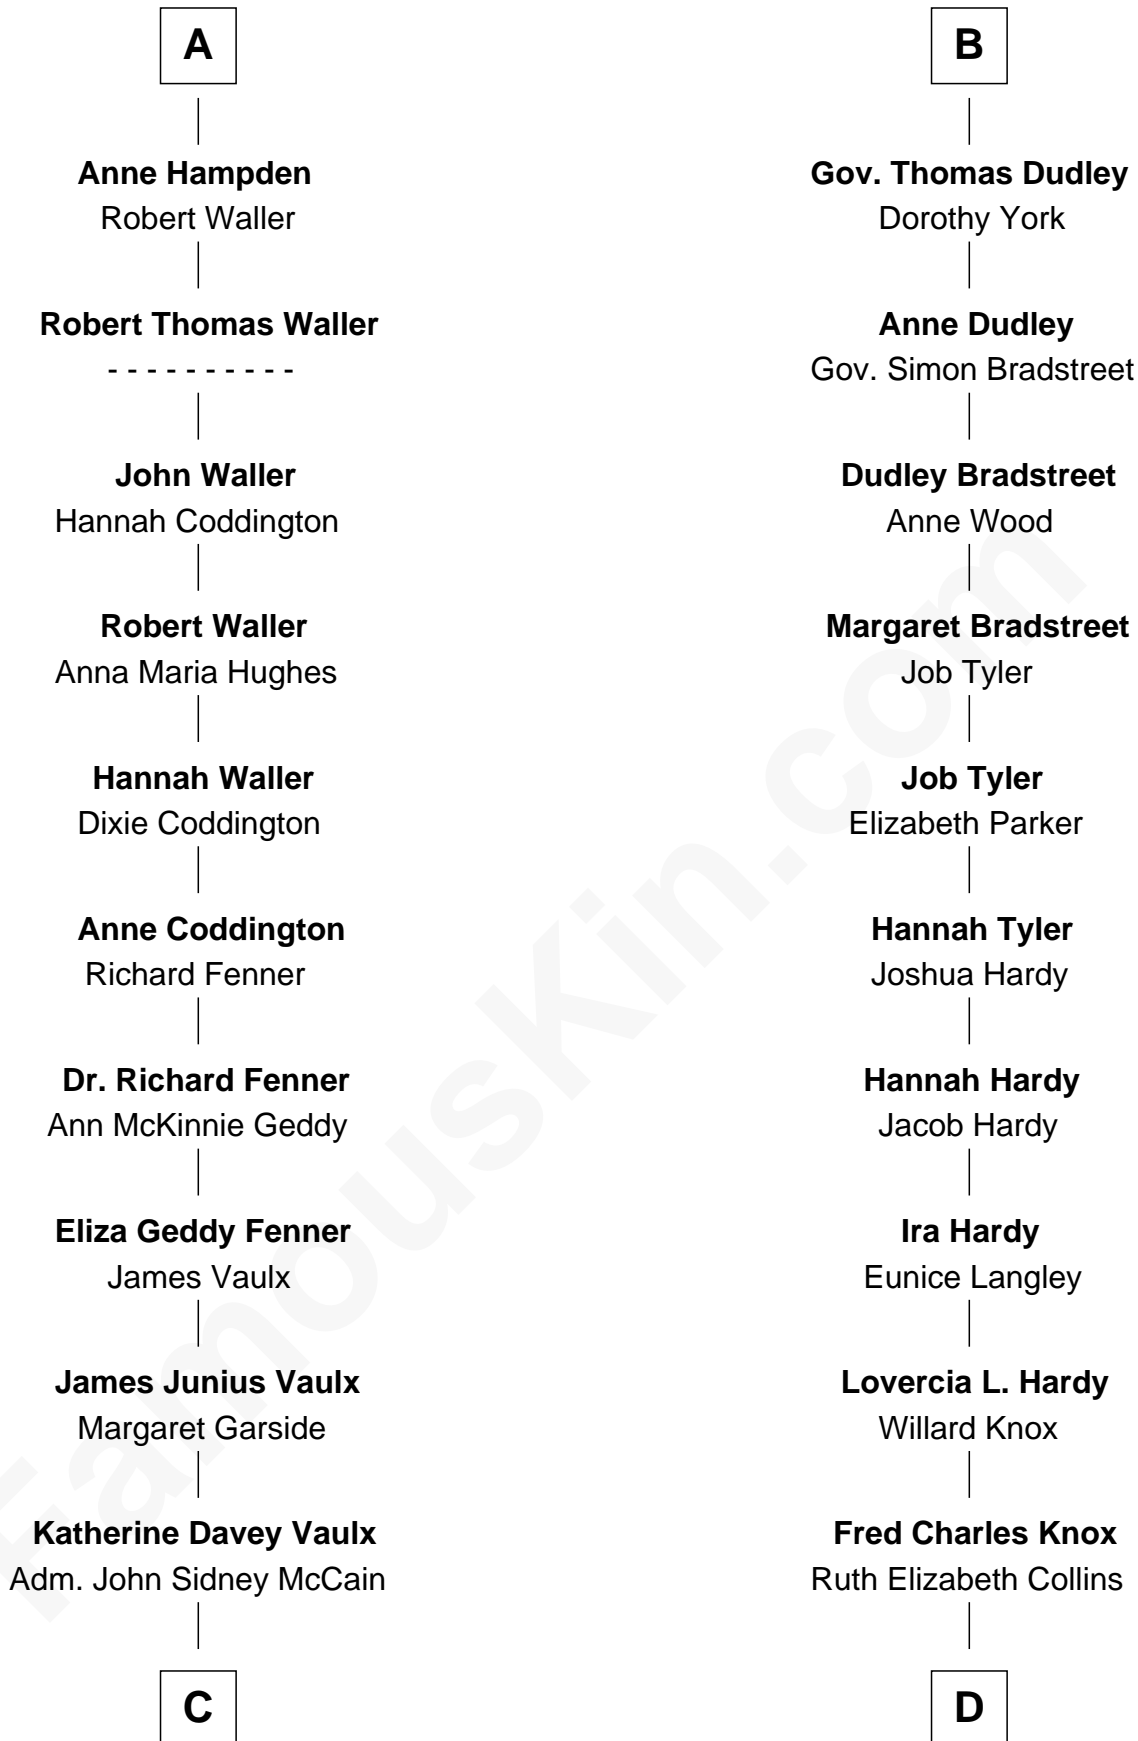

FamousKin.com Relationship Chart of

John McCain

U.S. Senator from Arizona

18th cousin 1 time removed of

James Taylor

Singer-Songwriter

Sir Walter Blount

Sancha de Ayala

A

Constance Blount
Sir John Sutton

Sir John Sutton
Elizabeth Berkeley

Sir Edmund Sutton
Joyce Tiptoft

Sir Edward Sutton
Cecily Willoughby

Sir John Sutton
Cecily Grey

Sir Henry Dudley
----- Ashton

Probable

Roger Dudley
Susanna Thorne

B

C

Adm. John Sidney McCain

Roberta Wright

John McCain

U.S. Senator from Arizona

D

Ella Angelique Knox

Henry Herman Woodard

Gertrude Arline Woodard

Dr. Isaac Montrose Taylor

James Taylor

Singer-Songwriter

FamousKin.com