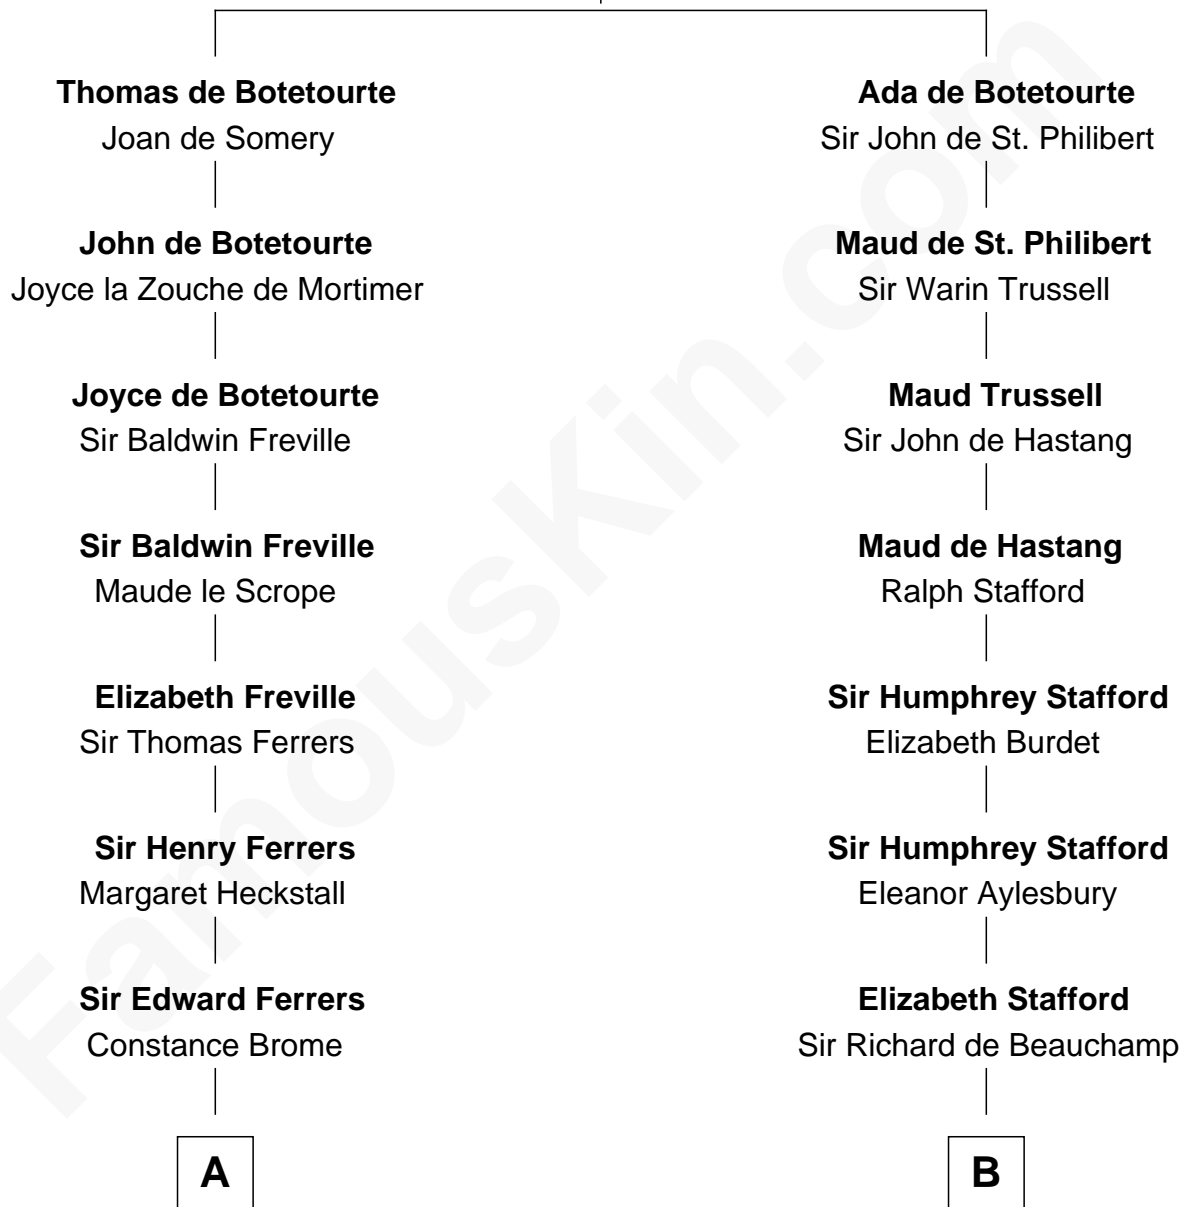

FamousKin.com Relationship Chart of

John McCain

U.S. Senator from Arizona

18th cousin 2 times removed of

James Madison

4th U.S. President

John de Botetourte

Maud FitzThomas

C

James Junius Vaulx

Margaret Garside

Katherine Davey Vaulx

Adm. John Sidney McCain

Adm. John Sidney McCain

Roberta Wright

John McCain

U.S. Senator from Arizona

D

Eleanor Rose Conway

James Madison

James Madison

4th U.S. President

FamousKin.com