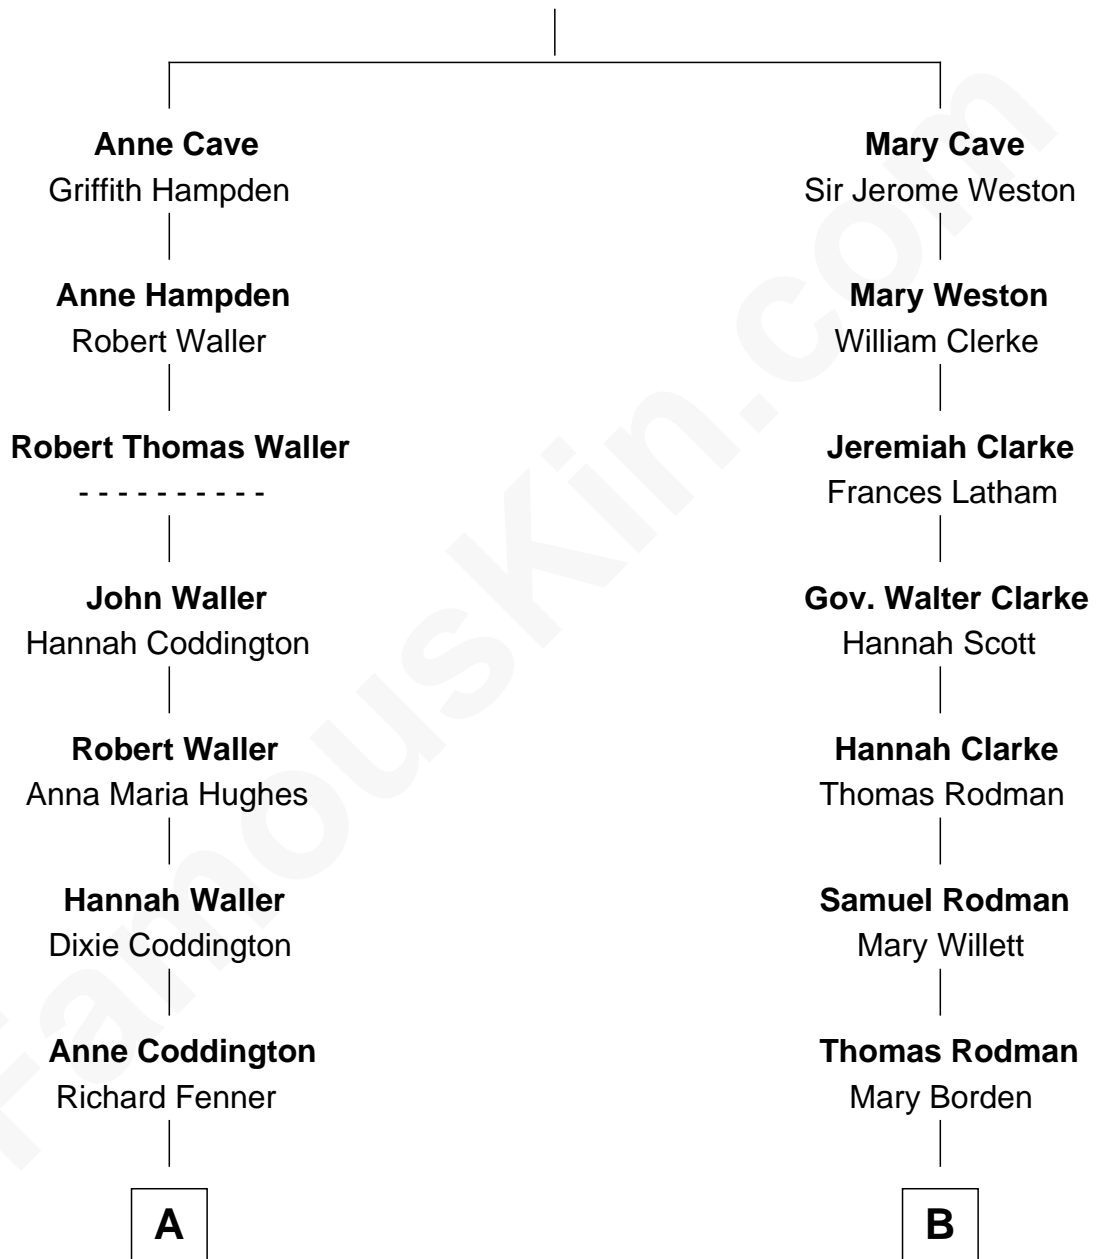

# FamousKin.com Relationship Chart of

**John McCain**

*U.S. Senator from Arizona*

12th cousin 1 time removed of

**Tuesday Weld**

*TV and Movie Actress*

**Anthony Cave**

Elizabeth Lovett

**A**

**Dr. Richard Fenner**  
Ann McKinnie Geddy

**Eliza Geddy Fenner**  
James Vaulx

**James Junius Vaulx**  
Margaret Garside

**Katherine Davey Vaulx**  
Adm. John Sidney McCain

**Adm. John Sidney McCain**  
Roberta Wright

**John McCain**  
*U.S. Senator from Arizona*

**B**

**Samuel Rodman**  
Elizabeth Rotch

**William Rotch Rodman**  
Rebecca Waln Morgan

**Alfred Rodman**  
Anna Lothrop Motley

**Eloise Rodman**  
Stephen Minot Weld

**Edward Motley Weld**  
Sarah Lothrop King

**Lothrop Motley Weld**  
Yosene Balfour Ker

**Tuesday Weld**  
*TV and Movie Actress*