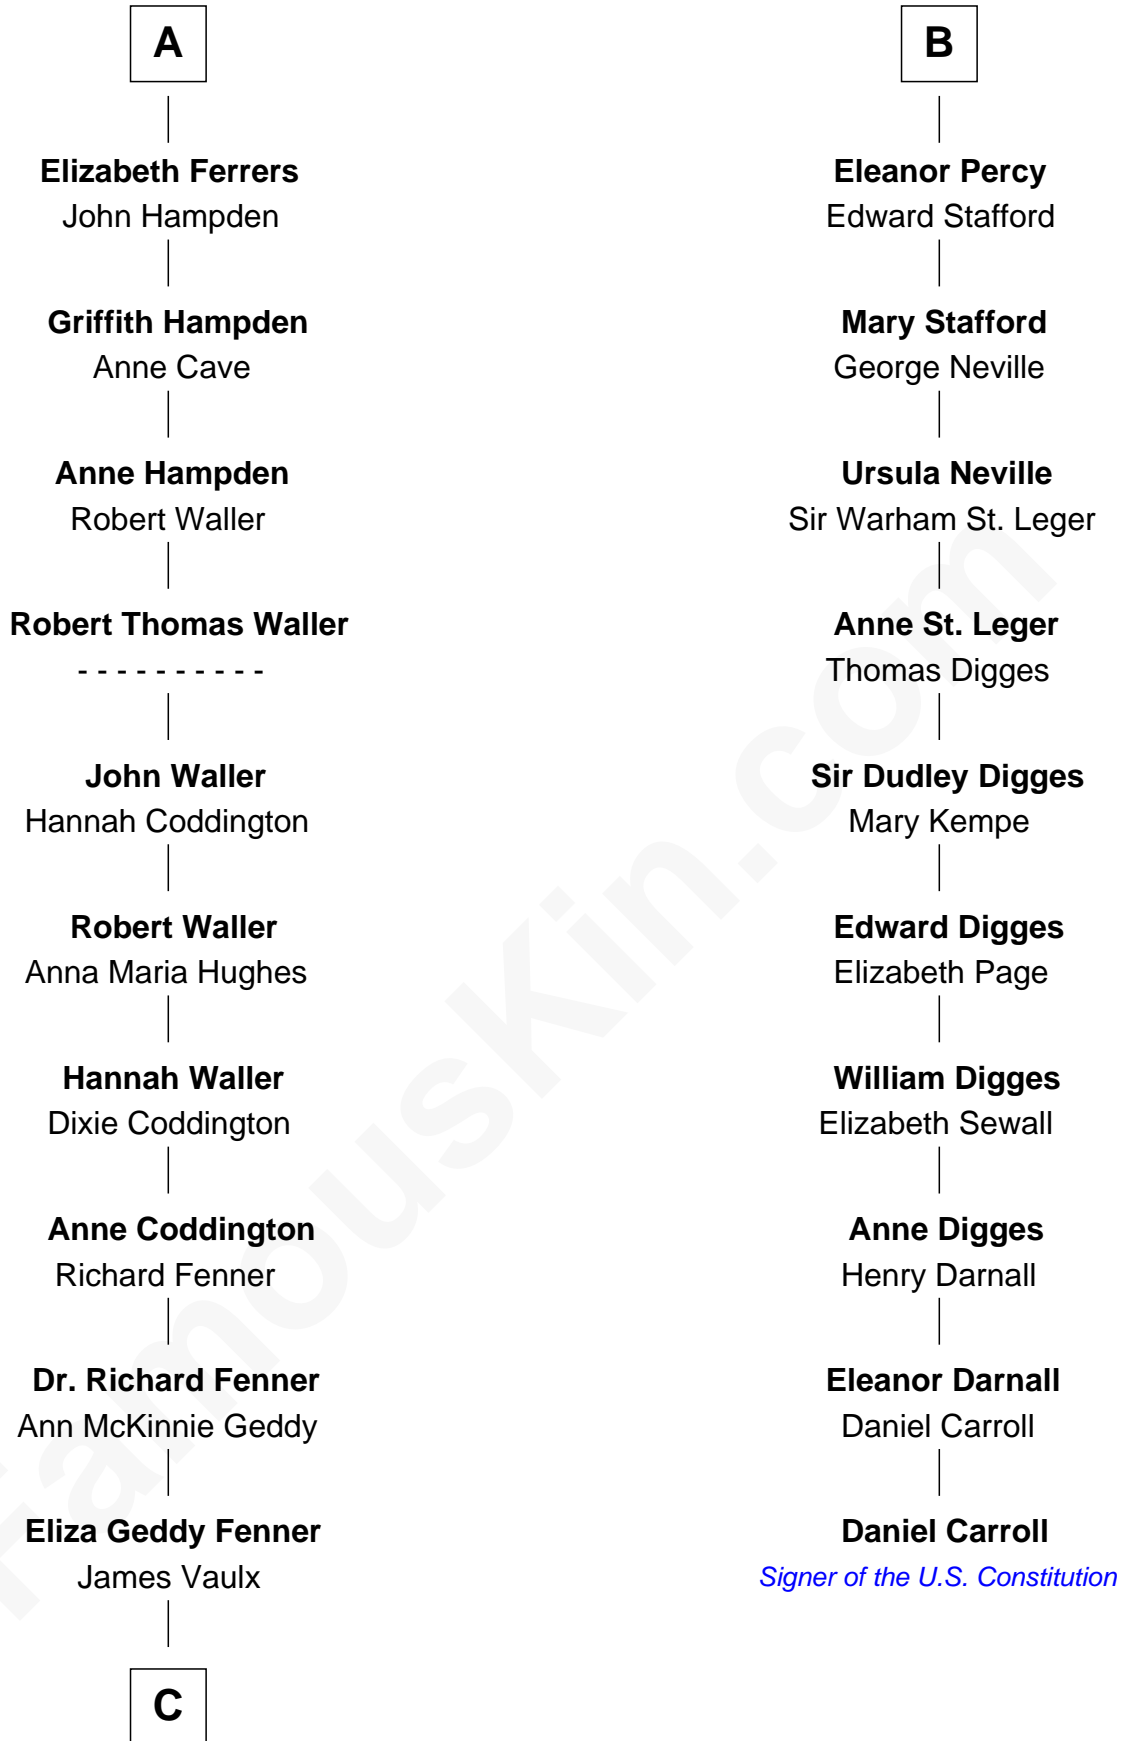

FamousKin.com Relationship Chart of

John McCain

U.S. Senator from Arizona

16th cousin 4 times removed of

Daniel Carroll

Signer of the U.S. Constitution

C

James Junius Vaulx

Margaret Garside

Katherine Davey Vaulx

Adm. John Sidney McCain

Adm. John Sidney McCain

Roberta Wright

John McCain

U.S. Senator from Arizona

FamousKin.com