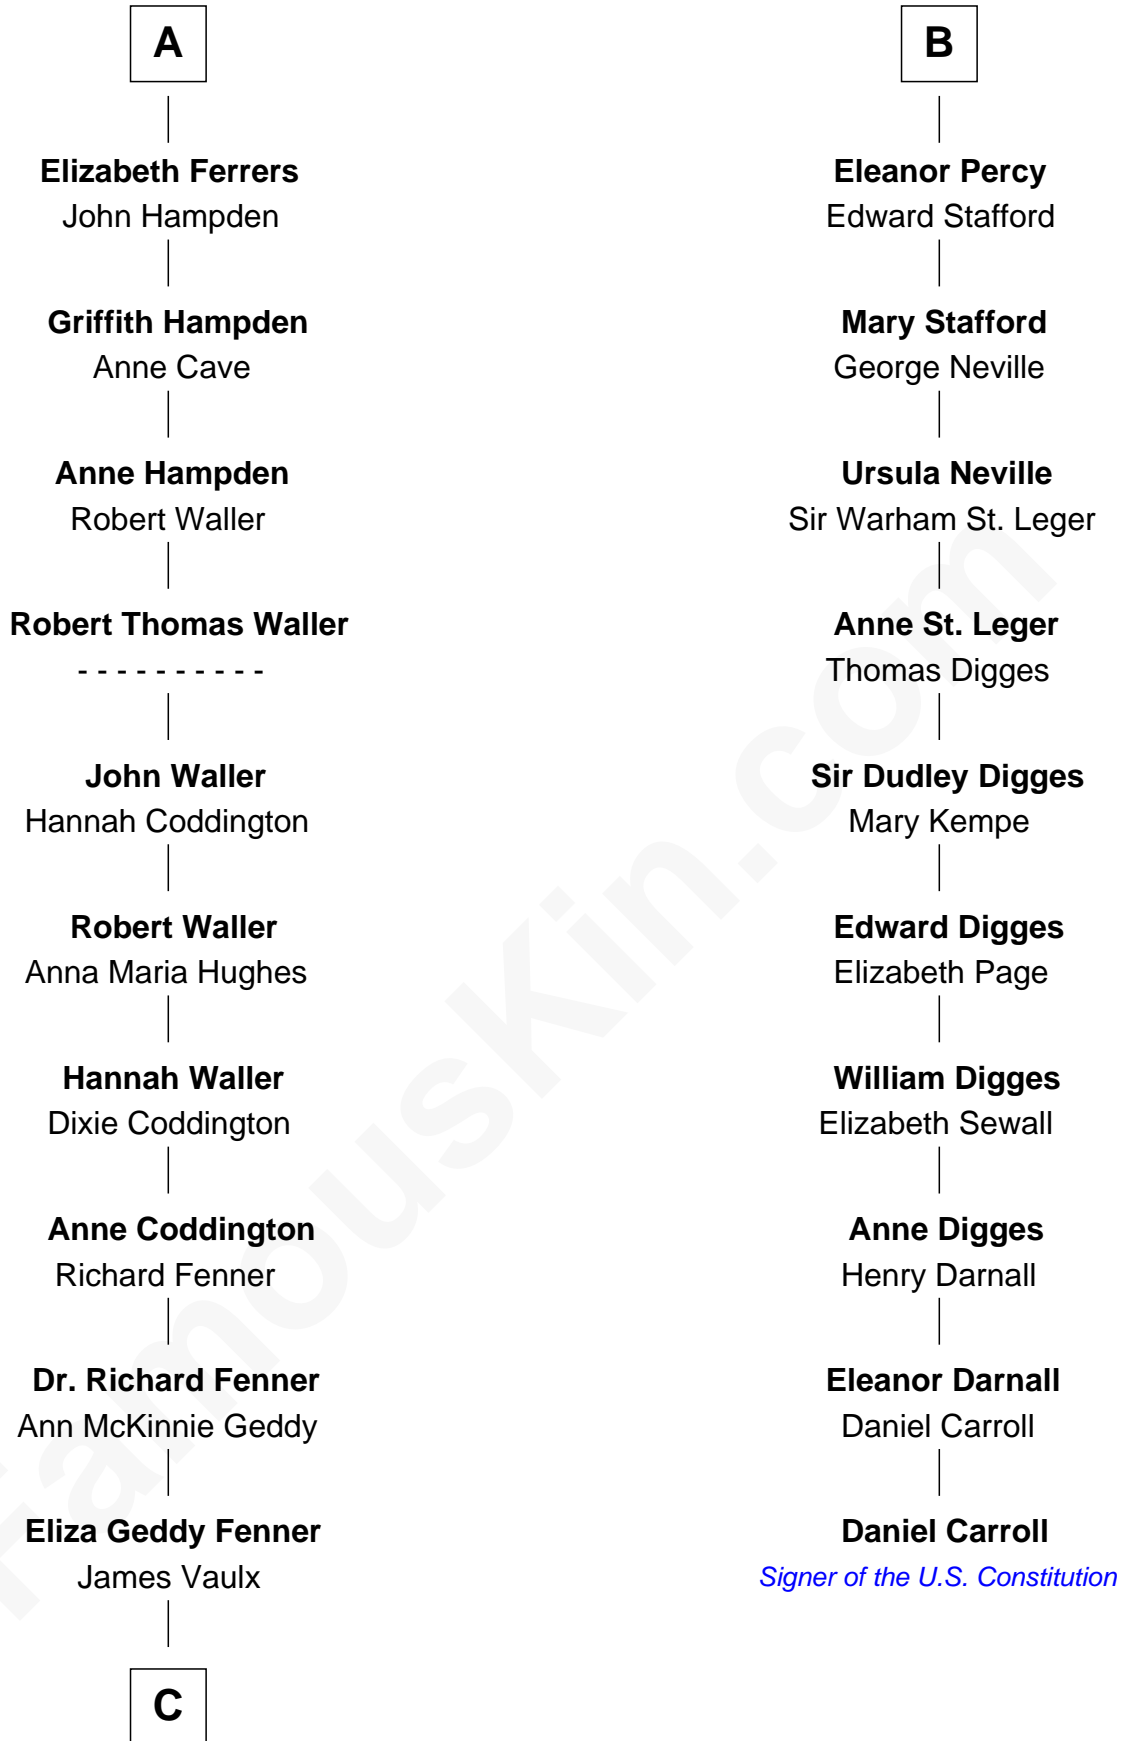

FamousKin.com Relationship Chart of

John McCain

U.S. Senator from Arizona

16th cousin 4 times removed of

Daniel Carroll

Signer of the U.S. Constitution

Bartholomew de Badlesmere

Margaret de Clare

Margery de Badlesmere

Sir William de Ros

Maud de Roos

John de Welles

Margery de Welles

Stephen le Scrope

Maude le Scrope

Sir Baldwin Freville

Eleanor Neville

Sir Henry Percy

Eleanor Poynings

Henry Percy

Maud Herbert

B

C

James Junius Vaulx

Margaret Garside

Katherine Davey Vaulx

Adm. John Sidney McCain

Adm. John Sidney McCain

Roberta Wright

John McCain

U.S. Senator from Arizona

FamousKin.com