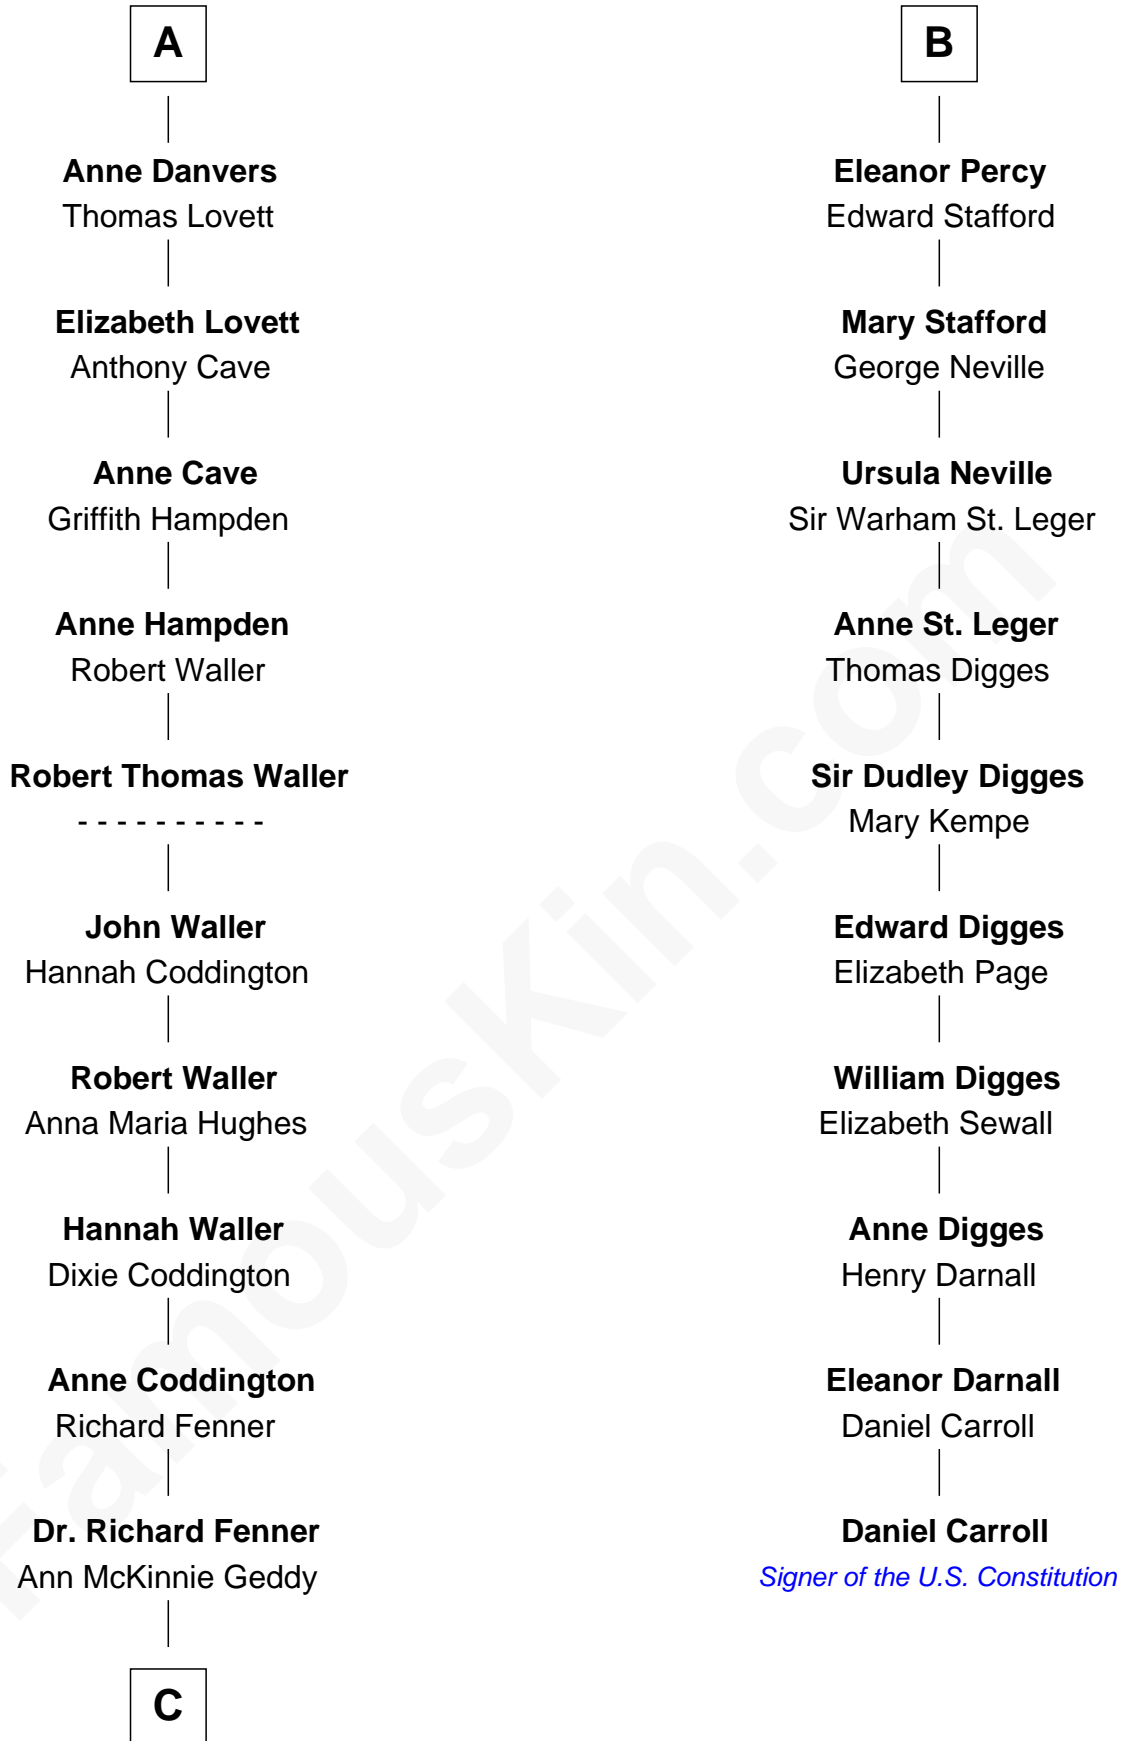

# FamousKin.com Relationship Chart of

**John McCain**

*U.S. Senator from Arizona*

16th cousin 5 times removed of

**Daniel Carroll**

*Signer of the U.S. Constitution*

**Sir William de Montagu**

Elizabeth de Montfort

Katherine de Grandison

**Philippa de Montagu**

Sir Roger de Mortimer

**Edmund Mortimer**

Philippa Plantagenet

**Elizabeth Mortimer**

Sir Henry Percy

**Sir Henry Percy**

Eleanor Neville

**Sir Henry Percy**

Eleanor Poynings

**Henry Percy**

Maud Herbert

**B**

**C**

—  
**Eliza Geddy Fenner**

James Vaulx

—  
**James Junius Vaulx**

Margaret Garside

—  
**Katherine Davey Vaulx**

Adm. John Sidney McCain

—  
**Adm. John Sidney McCain**

Roberta Wright

—  
**John McCain**