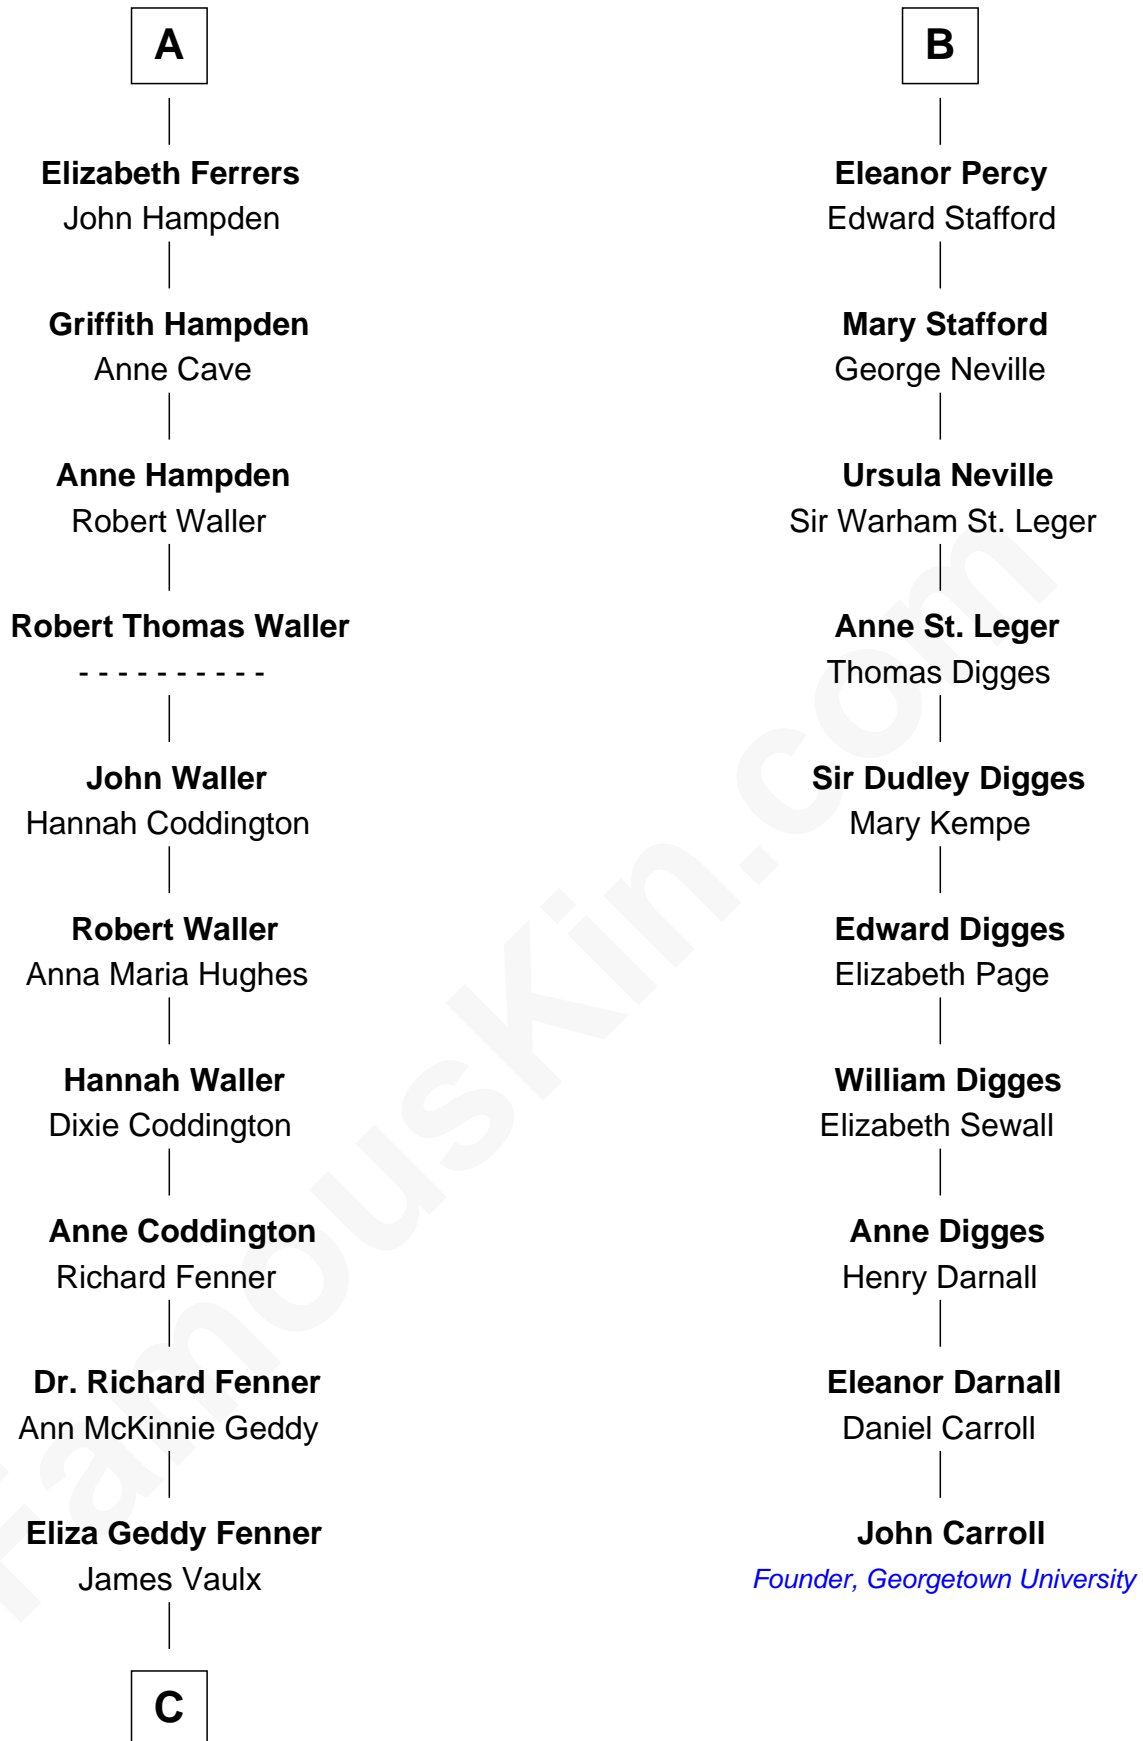

# FamousKin.com Relationship Chart of

**John McCain**

*U.S. Senator from Arizona*

16th cousin 4 times removed of

**John Carroll**

*Founder of Georgetown University*

Philippa Clifford

**Sir Walter Devereux**

Elizabeth Bromwich

**Sir Thomas Ferrers**

Elizabeth Freville

**Sir Walter Devereux**

Elizabeth Merbery

**Sir Henry Ferrers**

Margaret Heckstall

**Anne Devereux**

William Herbert

**Sir Edward Ferrers**

Constance Brome

**Maud Herbert**

Henry Percy

**A**

**B**

**C**

James Junius Vaulx

Margaret Garside

Katherine Davey Vaulx

Adm. John Sidney McCain

Adm. John Sidney McCain

Roberta Wright