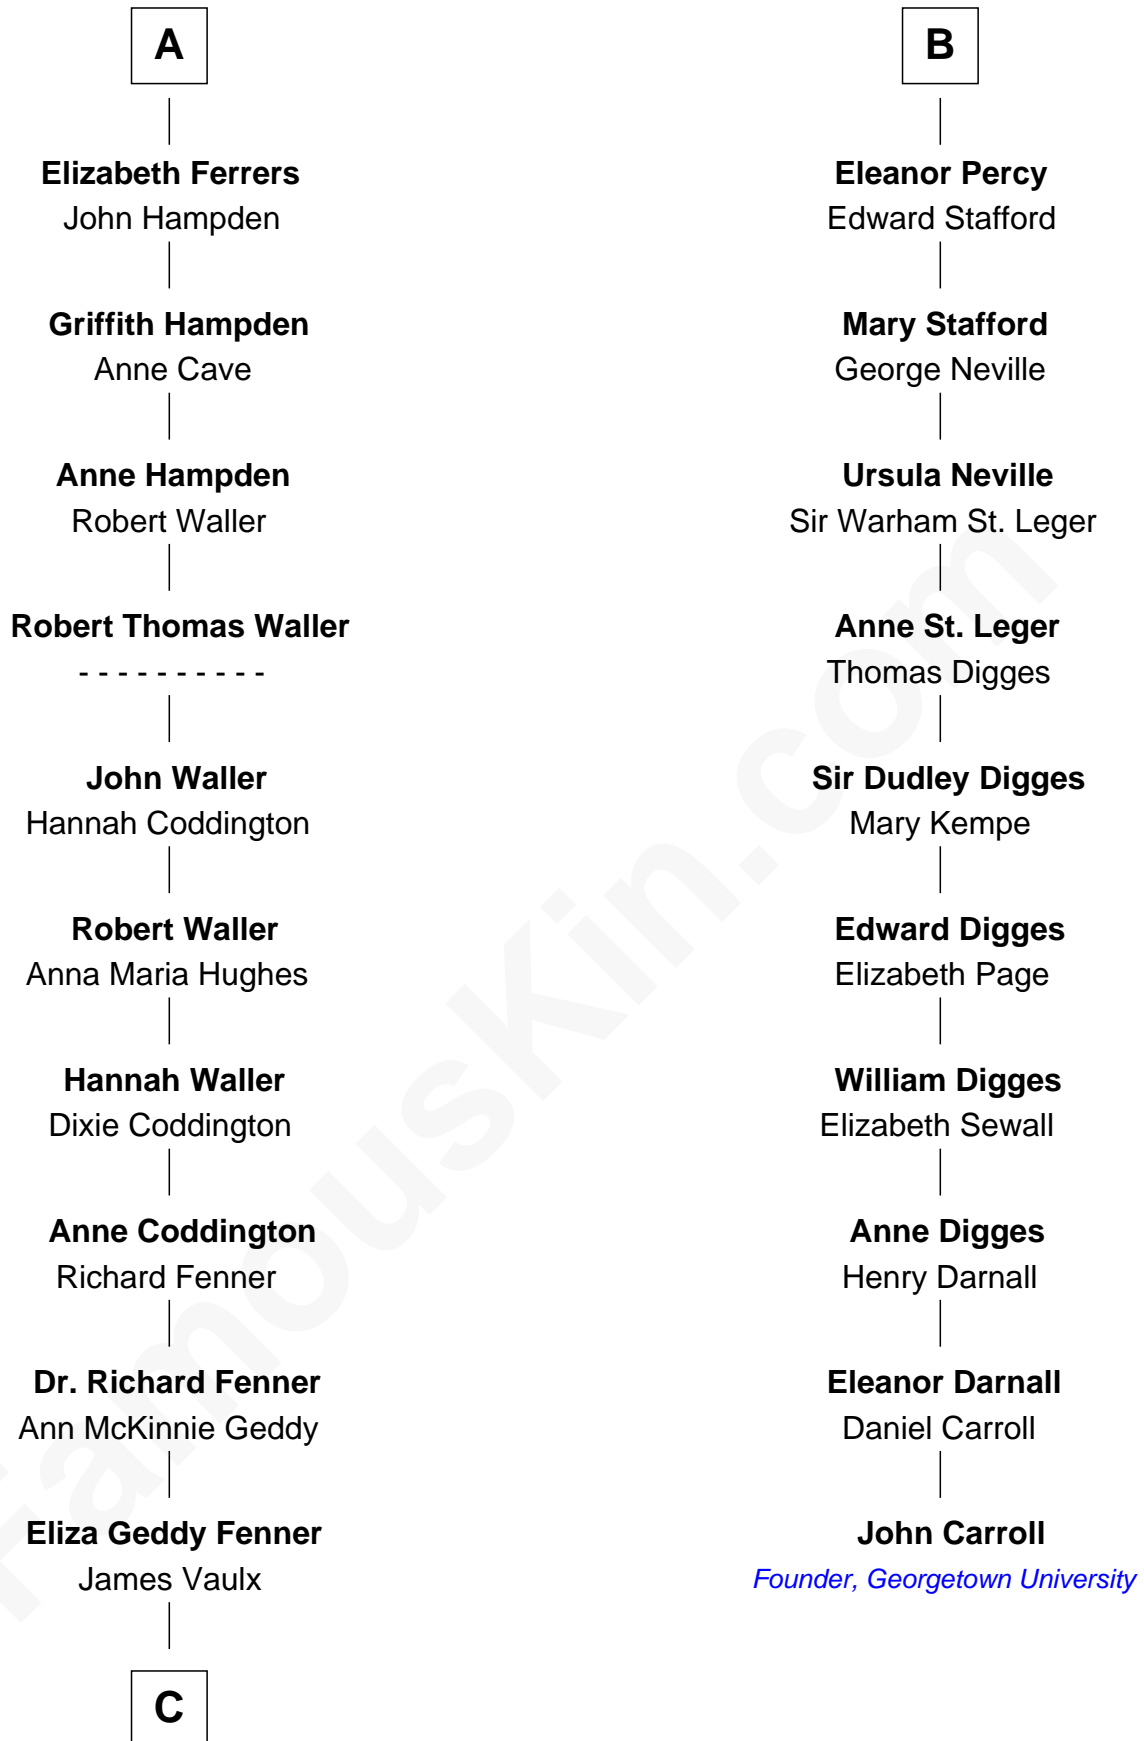

# FamousKin.com Relationship Chart of

**John McCain**

*U.S. Senator from Arizona*

16th cousin 4 times removed of

**John Carroll**

*Founder of Georgetown University*

**Bartholomew de Badlesmere**

Margaret de Clare

Sir Edmund Mortimer

**Sir Roger de Mortimer**

Philippa de Montagu

**Edmund Mortimer**

Philippa Plantagenet

**Elizabeth Mortimer**

Sir Henry Percy

**Sir Henry Percy**

Eleanor Neville

**Sir Henry Percy**

Eleanor Poynings

**Henry Percy**

Maud Herbert

**B**

**C**

James Junius Vaulx

Margaret Garside

Katherine Davey Vaulx

Adm. John Sidney McCain

Adm. John Sidney McCain

Roberta Wright

John McCain

*U.S. Senator from Arizona*

FamousKin.com