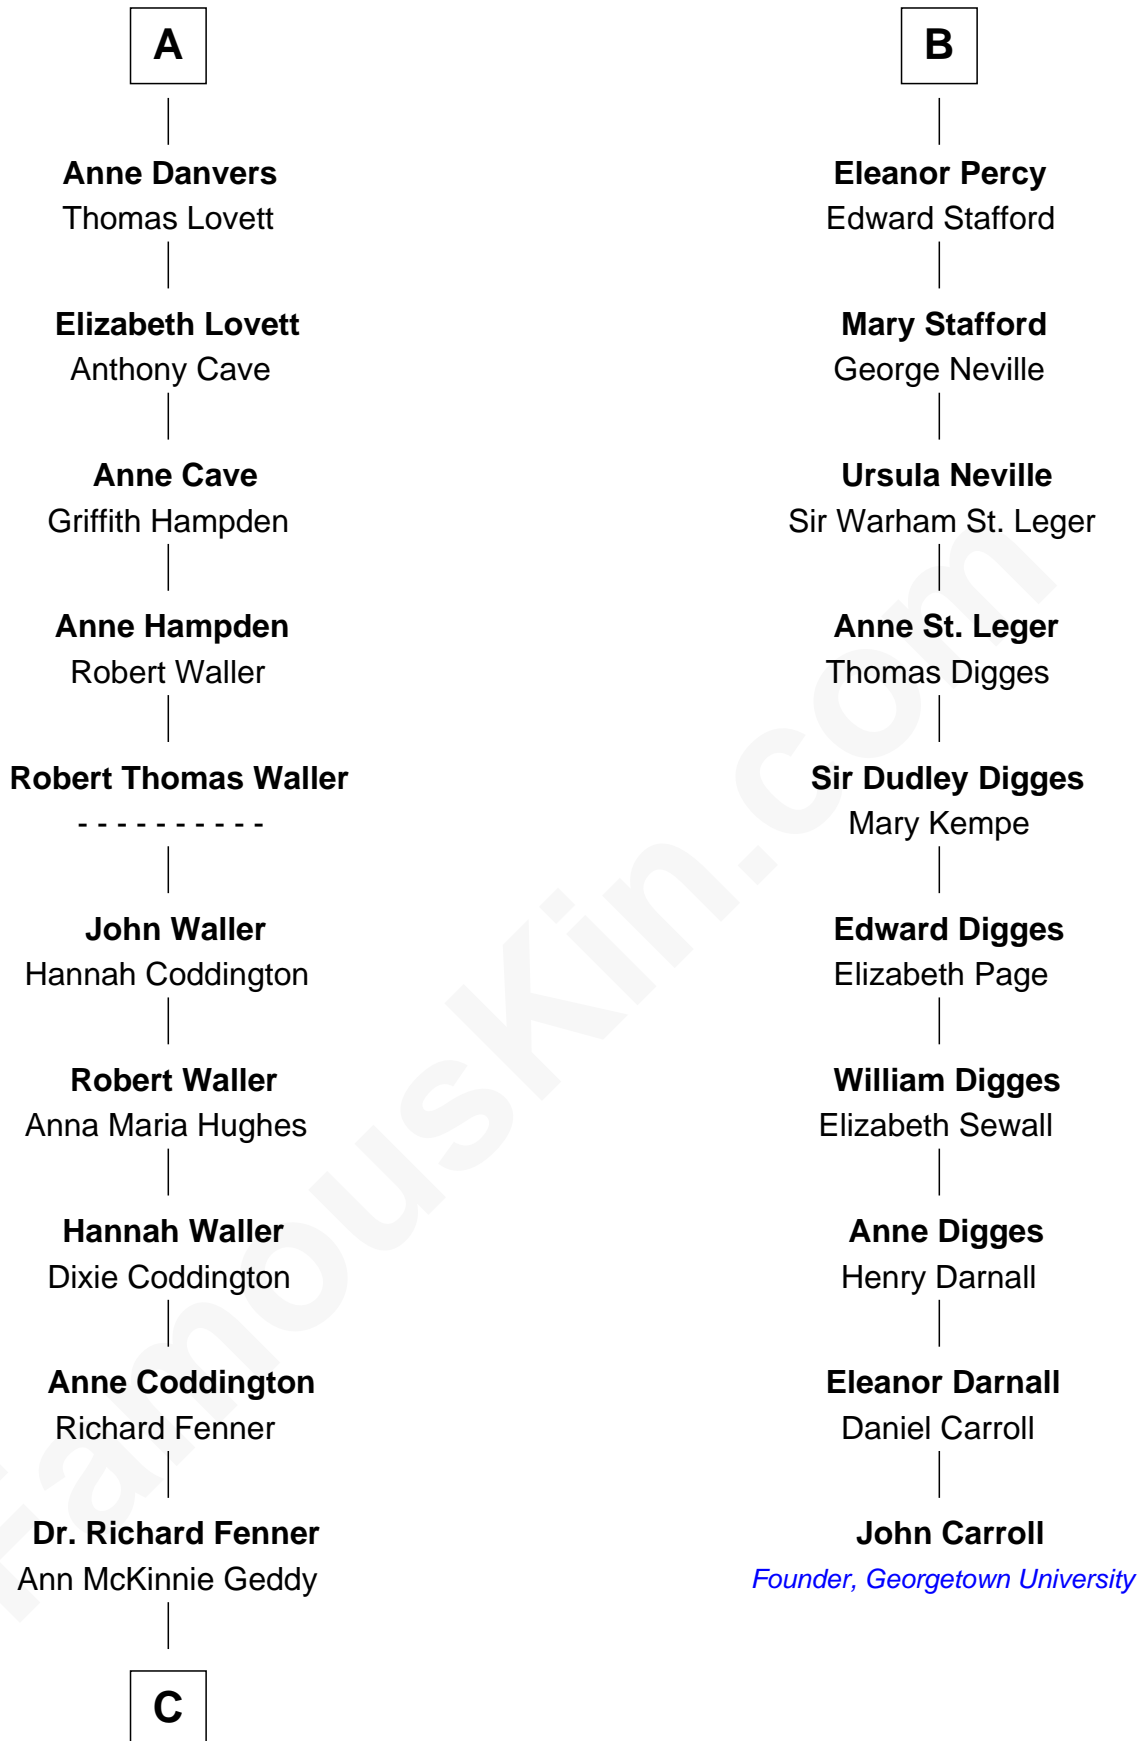

FamousKin.com Relationship Chart of

John McCain

U.S. Senator from Arizona

16th cousin 5 times removed of

John Carroll

Founder of Georgetown University

Sir William de Montagu

Elizabeth de Montfort

Edmund Stradling

Elizabeth Arundell

John Stradling

Alice Langford

Anne Stradling

Sir John Danvers

A

William de Montagu

Eleanor Neville

Sir Henry Percy

Eleanor Poynings

Henry Percy

Maud Herbert

B

C

—
Eliza Geddy Fenner

James Vaulx

—
James Junius Vaulx

Margaret Garside

—
Katherine Davey Vaulx

Adm. John Sidney McCain

—
Adm. John Sidney McCain

Roberta Wright

—
John McCain