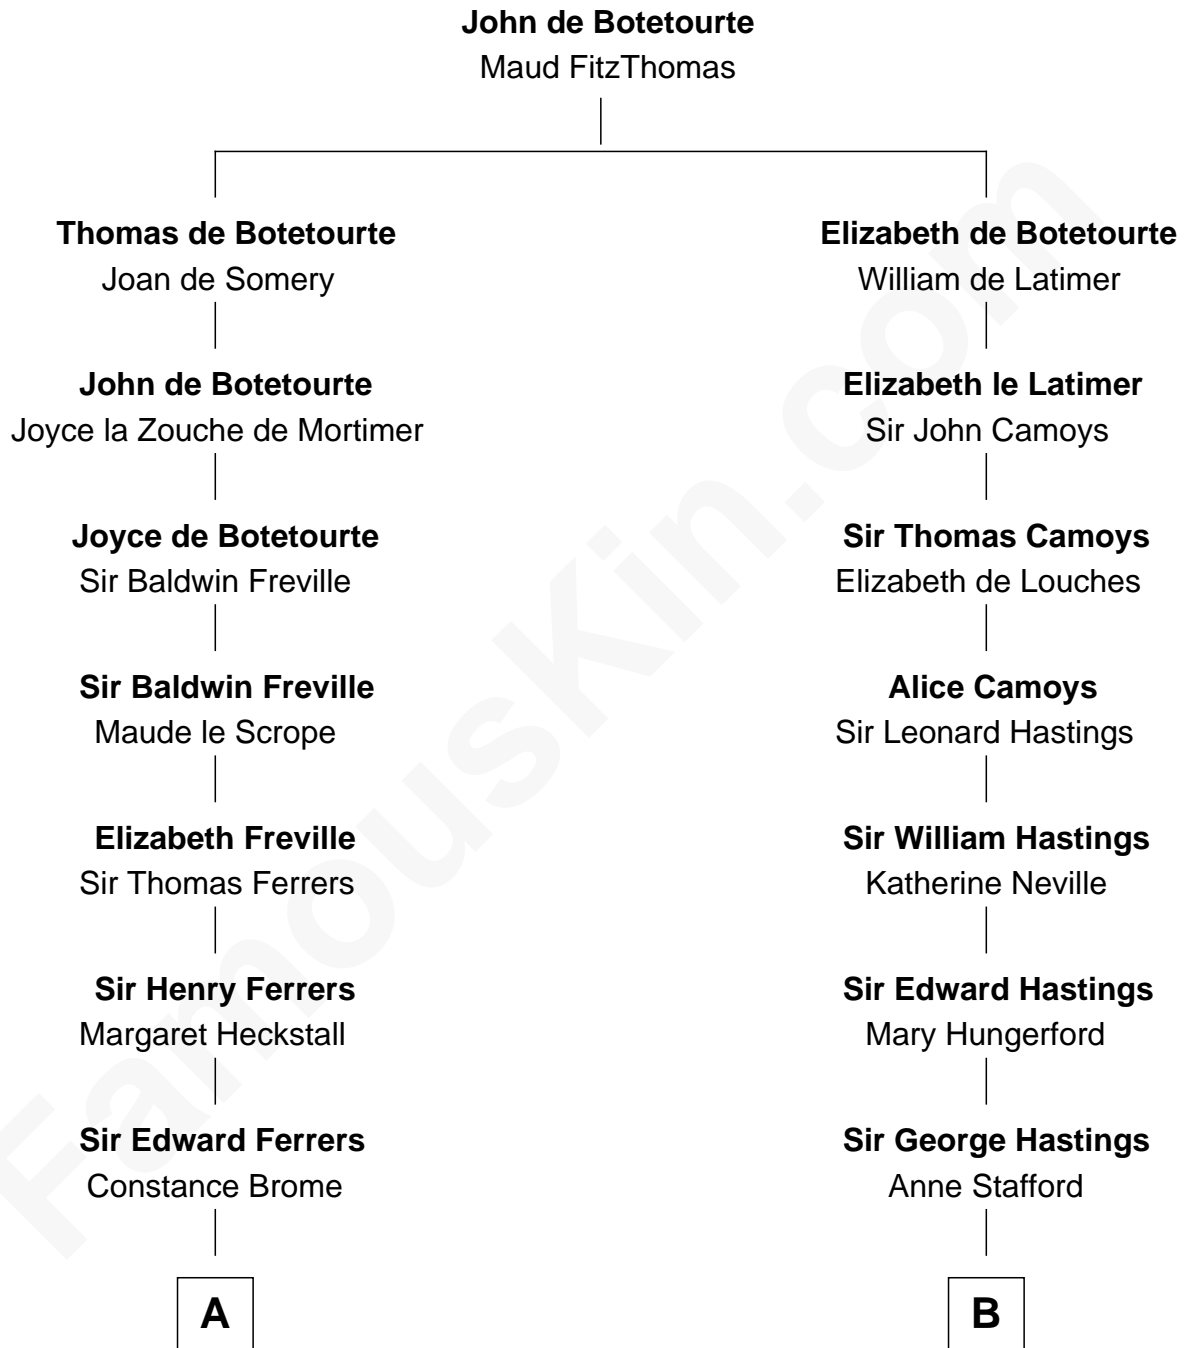

# FamousKin.com Relationship Chart of

**John McCain**

*U.S. Senator from Arizona*

17th cousin 3 times removed of

**Lewis Carroll**

*Author of Alice in Wonderland*

**C**

James Junius Vaulx

Margaret Garside

Katherine Davey Vaulx

Adm. John Sidney McCain

Adm. John Sidney McCain

Roberta Wright

John McCain

*U.S. Senator from Arizona*

FamousKin.com