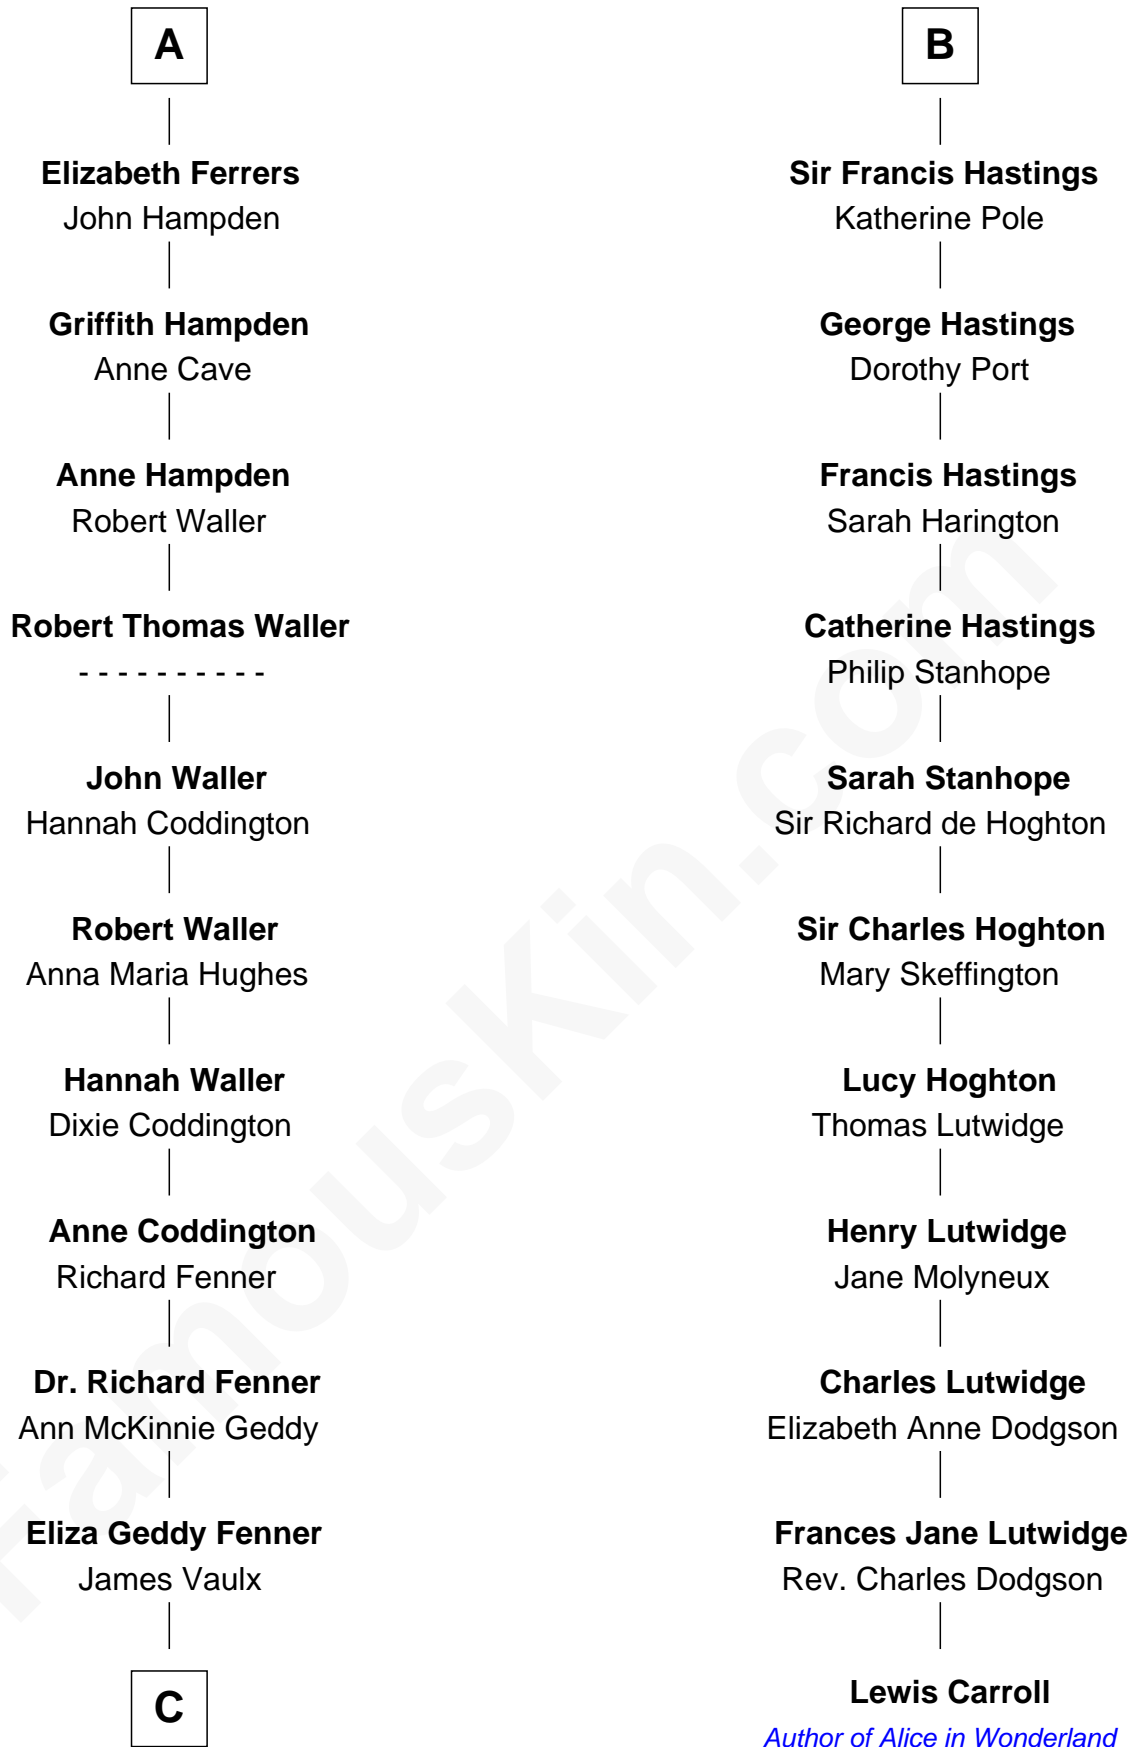

# FamousKin.com Relationship Chart of

**John McCain**

*U.S. Senator from Arizona*

17th cousin 3 times removed of

**Lewis Carroll**

*Author of Alice in Wonderland*

**C**

James Junius Vaulx

Margaret Garside

Katherine Davey Vaulx

Adm. John Sidney McCain

Adm. John Sidney McCain

Roberta Wright

John McCain

*U.S. Senator from Arizona*

FamousKin.com