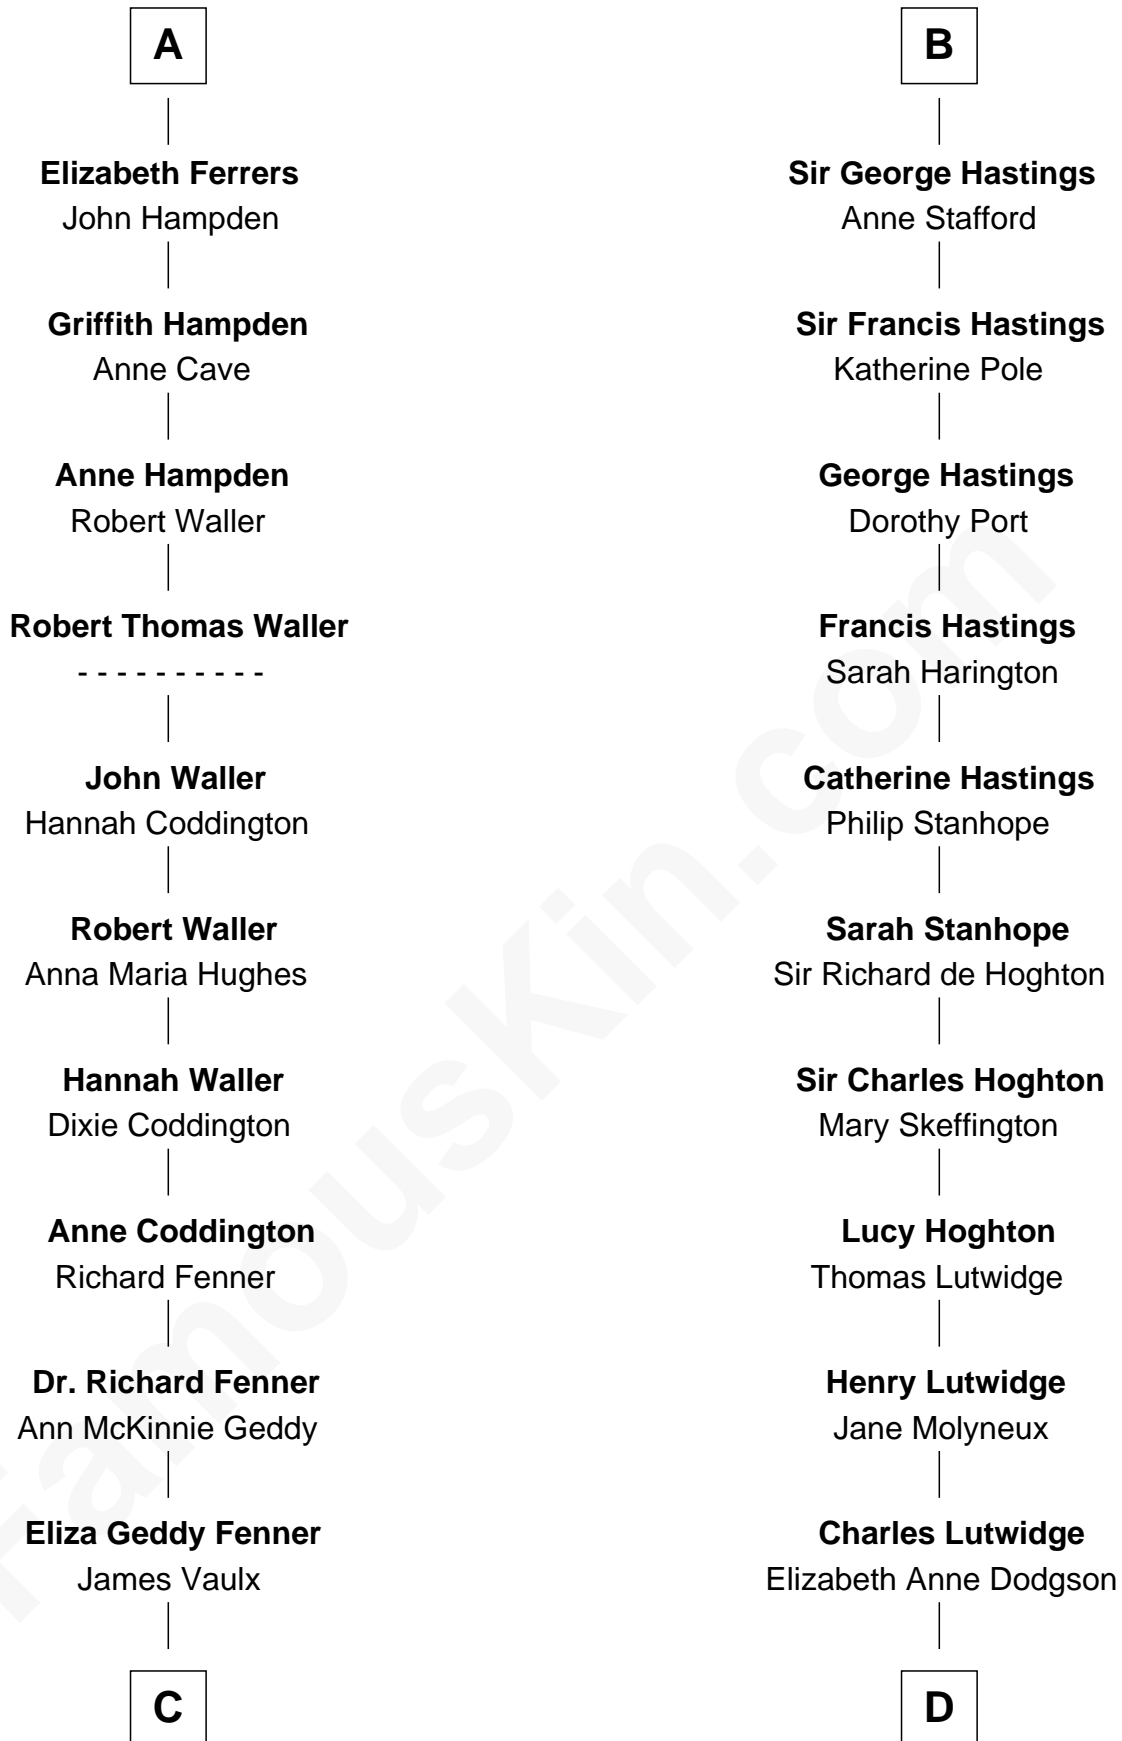

FamousKin.com Relationship Chart of

John McCain

U.S. Senator from Arizona

18th cousin 2 times removed of

Lewis Carroll

Author of Alice in Wonderland

Bartholomew de Badlesmere

Margaret de Clare

Margery de Badlesmere

Sir William de Ros

Maud de Roos

John de Welles

Margery de Welles

Stephen le Scrope

Maude le Scrope

Sir Baldwin Freville

Eleanor Neville

Anne Percy

Sir Thomas Hungerford

Mary Hungerford

Sir Edward Hastings

B

C

James Junius Vaulx

Margaret Garside

Katherine Davey Vaulx

Adm. John Sidney McCain

Adm. John Sidney McCain

Roberta Wright

John McCain

U.S. Senator from Arizona

D