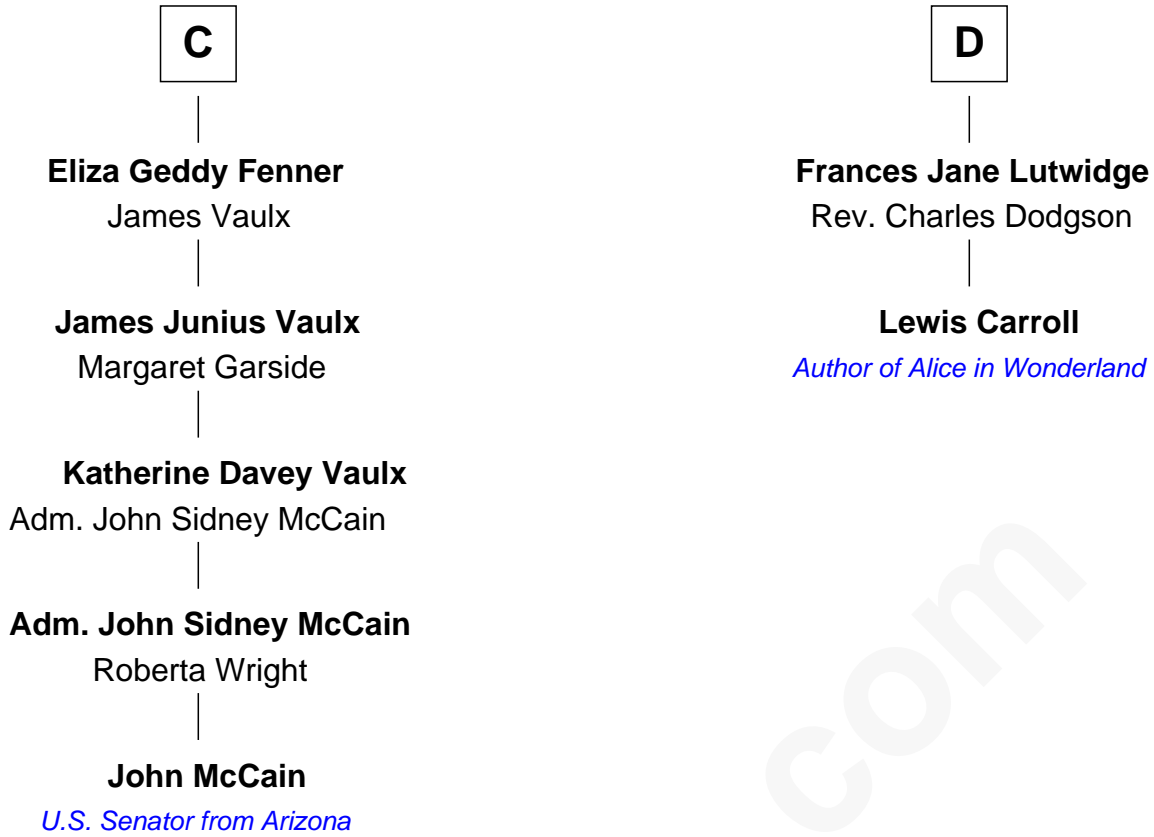

# FamousKin.com Relationship Chart of

**John McCain**

*U.S. Senator from Arizona*

18th cousin 3 times removed of

**Lewis Carroll**

*Author of Alice in Wonderland*

**Sir William de Montagu**

Elizabeth de Montfort

**Edmund Stradling**

Elizabeth Arundell

**John Stradling**

Alice Langford

**Anne Stradling**

Sir John Danvers

**A**

**William de Montagu**

Katherine de Grandison

**Philippa de Montagu**

Sir Roger de Mortimer

**Edmund Mortimer**

Philippa Plantagenet

**Elizabeth Mortimer**

Sir Henry Percy

**Sir Henry Percy**

Eleanor Neville

**Anne Percy**

Sir Thomas Hungerford

**Mary Hungerford**

Sir Edward Hastings

**B**

FamousKin.com