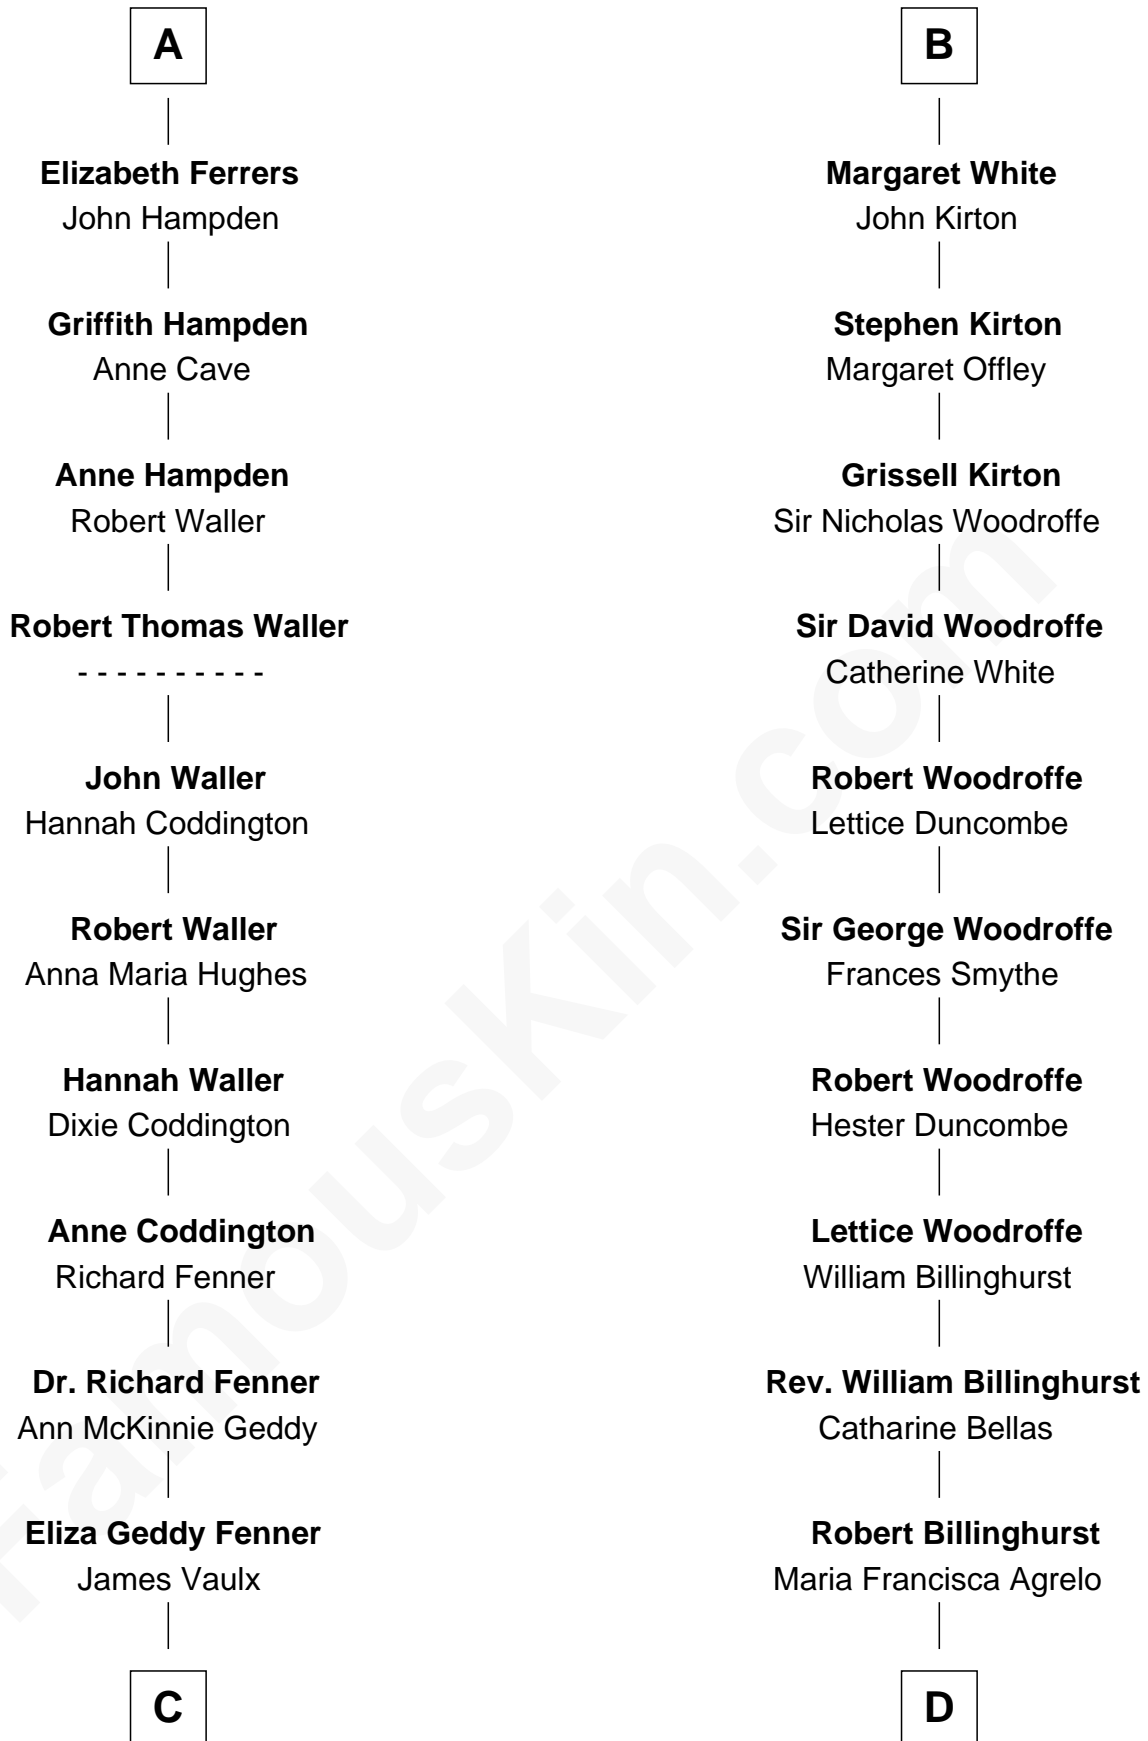

**FamousKin.com**  
**Relationship Chart of**  
**John McCain**

*U.S. Senator from Arizona*

**18th cousin 2 times removed of**

**Guillermo Billinghurst**

*31st President of Peru*

**Bartholomew de Badlesmere**

**Margaret Botreaux**

Sir Robert Hungerford

**Eleanor Hungerford**

Sir John White

**Robert White**

Margaret Gainsford

**B**

**C**

**James Junius Vaulx**

Margaret Garside

**Katherine Davey Vaulx**

Adm. John Sidney McCain

**Adm. John Sidney McCain**

Roberta Wright

**John McCain**

*U.S. Senator from Arizona*

**D**

**Guillermo Eugenio Billinghurst**

Belisaria Angulo

**Guillermo Billinghurst**

*31st President of Peru*

FamousKin.com