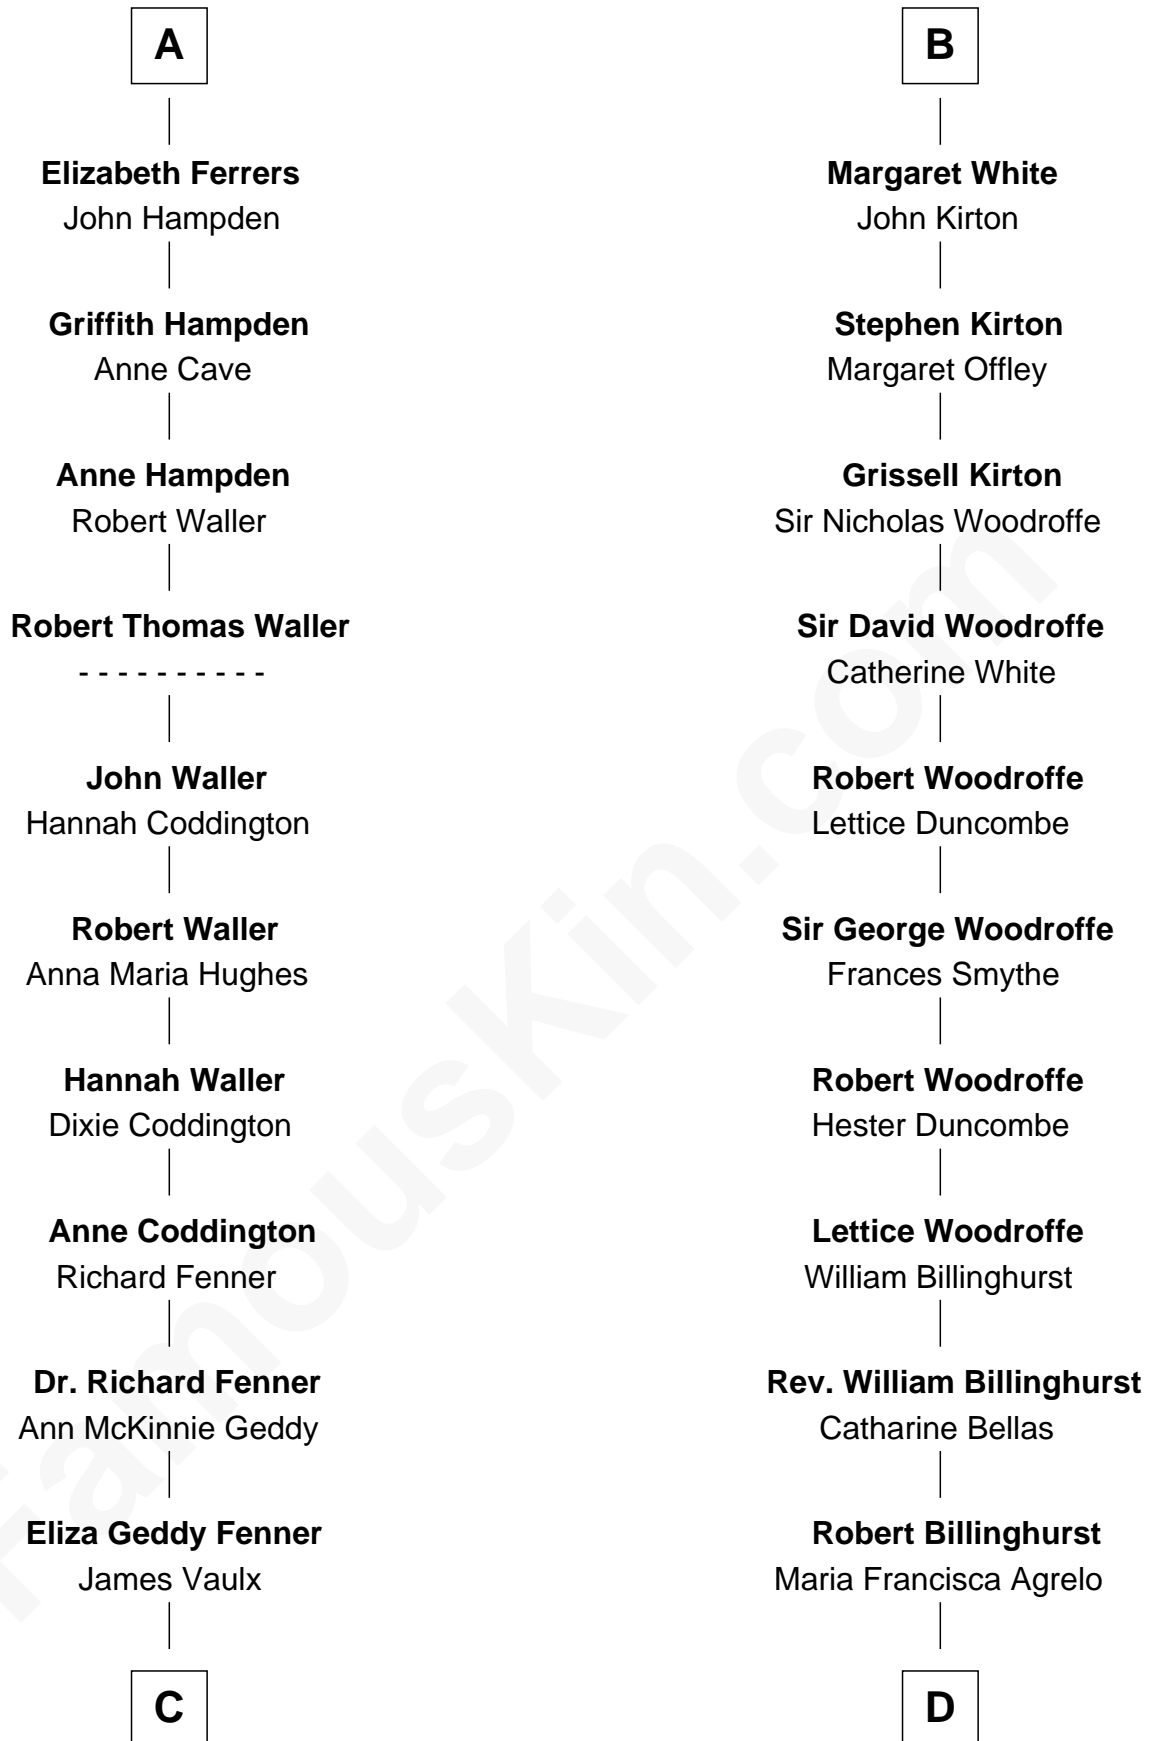

FamousKin.com Relationship Chart of

John McCain

U.S. Senator from Arizona

20th cousin of

Susana Ferrari Billinghurst

Argentine Aviation Pioneer

Bartholomew de Badlesmere

Margaret de Clare

Sir Robert Hungerford

Eleanor Hungerford

Sir John White

Robert White

Margaret Gainsford

B

C

James Junius Vaulx

Margaret Garside

Katherine Davey Vaulx

Adm. John Sidney McCain

Adm. John Sidney McCain

Roberta Wright

John McCain

U.S. Senator from Arizona

D

Daniel Mariano Billinghurst

Mercedes Merzano

Lisandro Billinghurst

Ana Kidd

Rosa Laureana Billinghurst

Alfredo Ferrari

Susana Ferrari Billinghurst

Argentine Aviation Pioneer