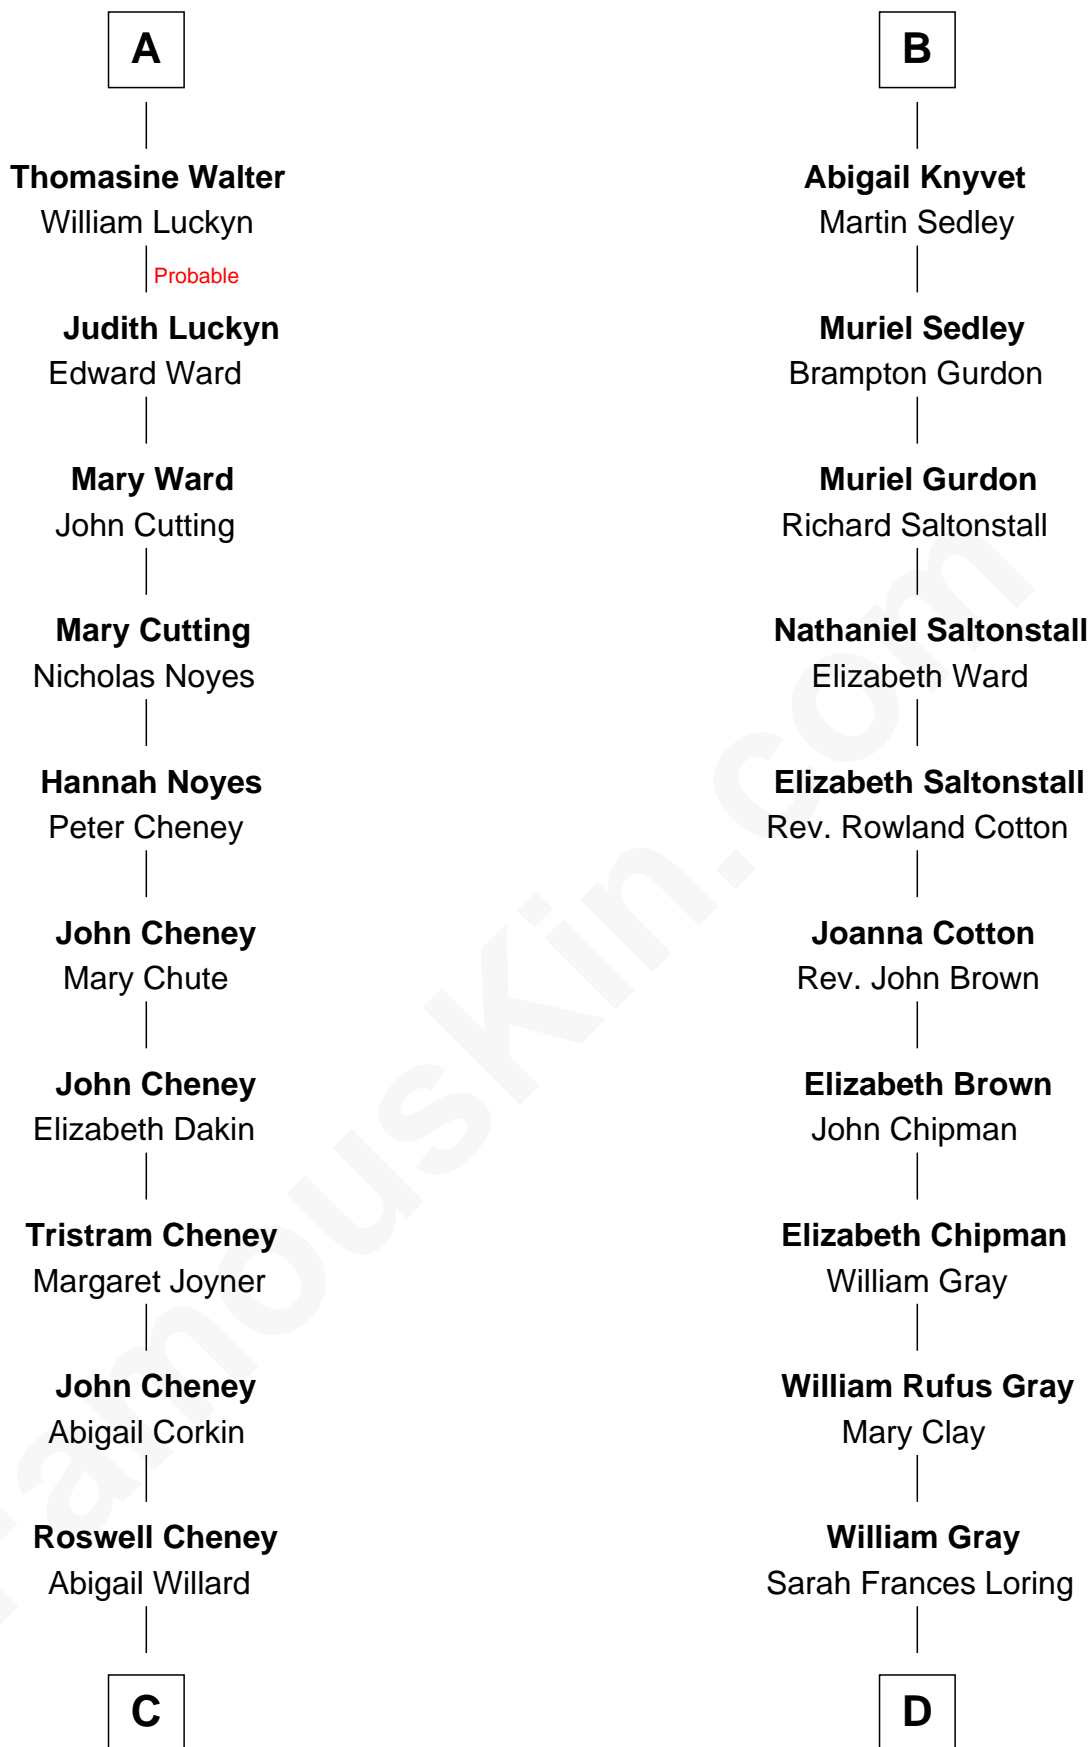

FamousKin.com Relationship Chart of

Carole Lombard

Movie Actress

20th cousin of

Story Musgrave

NASA Astronaut

Sir John Howard

Alice de Bois

Joan Howard
Sir Peter de Brewes

Beatrice Brewes
Sir Hugh Shirley

Sir Ralph Shirley
Joan Basset

Beatrice Shirley
John Brome

Isabel Brome
John Denton

Thomas Denton
Jane Webbe

Isabel Denton
William ap Walter

A

Sir Robert Howard
Margaret de Scales

Sir John Howard
Alice Tendring

Sir Robert Howard
Margaret Mowbray

Sir John Howard
Margaret Chedworth

Katherine Howard
Sir John Bouchier

Jane Bouchier
Edmund Knyvet

John Knyvet
Agnes Harcourt

B

C

James Cheney
Nancy B. Evans

Alice S. Cheney
Charles S. Knight

Elizabeth Jayne Knight
Frederick Christian Peters

Carole Lombard
Movie Actress

D

Edward Gray
Elizabeth Gray Story