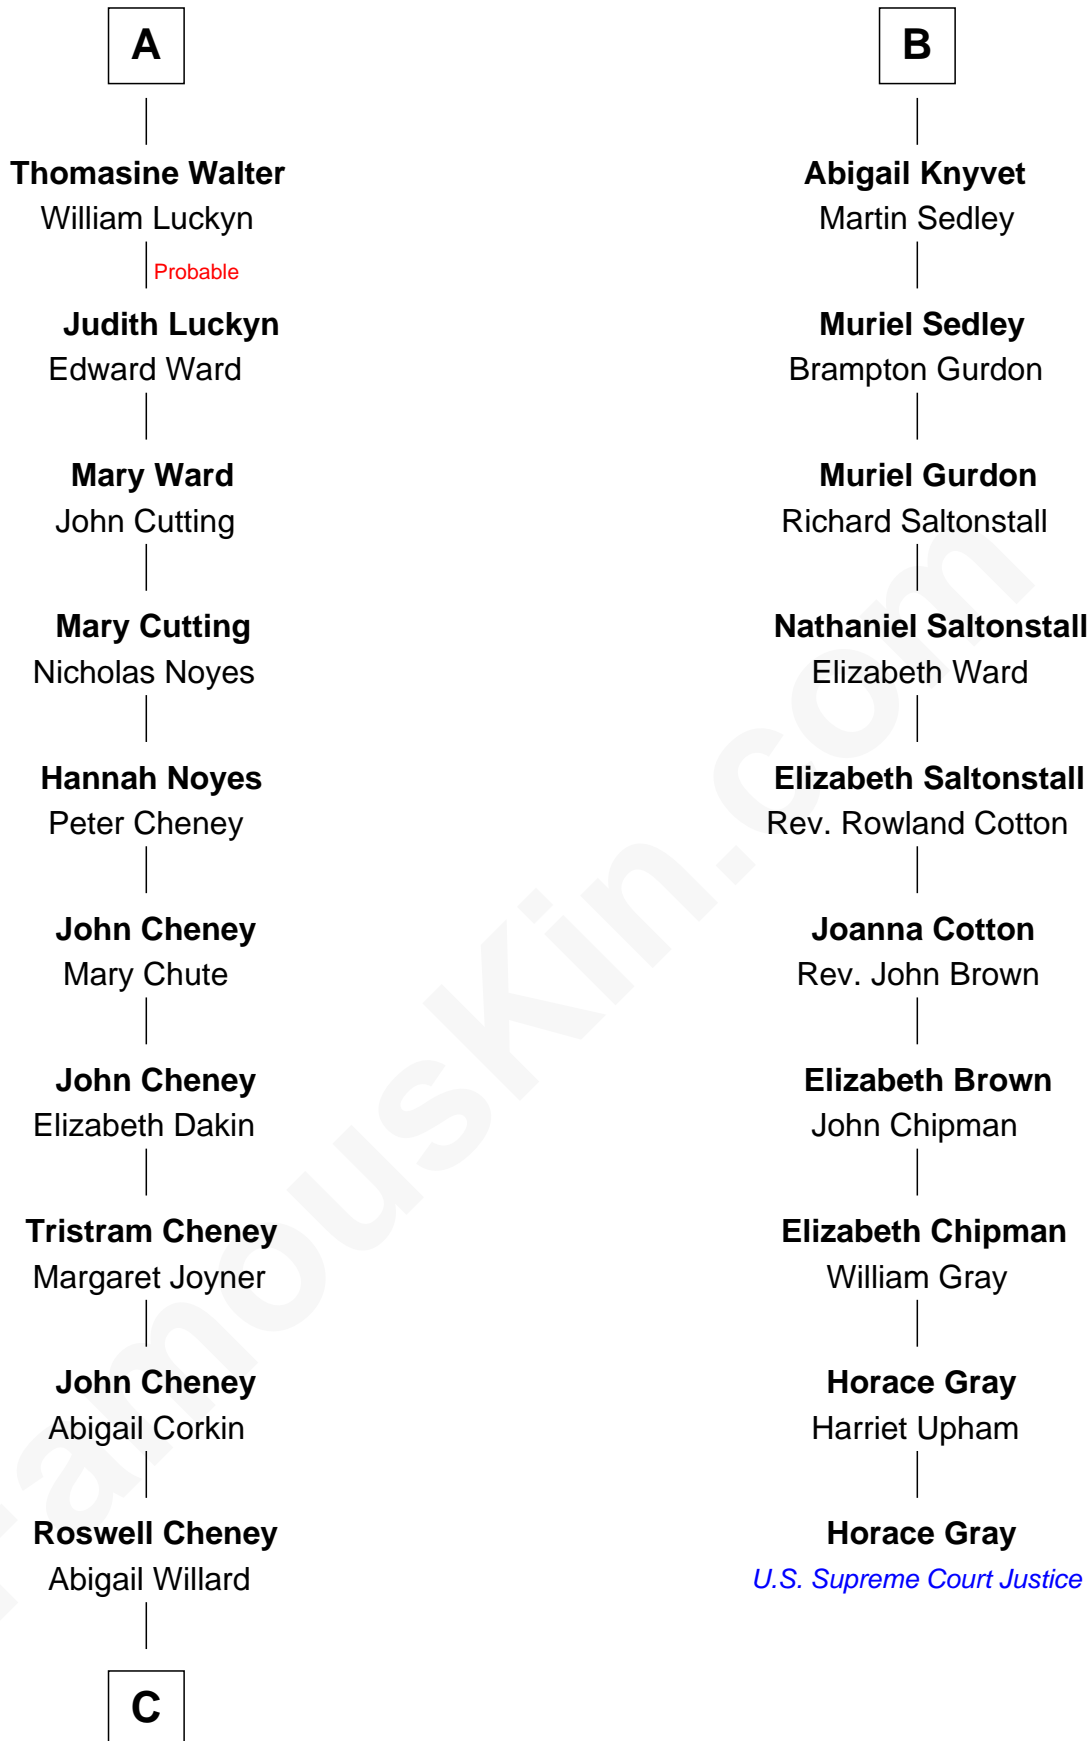

FamousKin.com
Relationship Chart of
Carole Lombard
Movie Actress

16th cousin 4 times removed of
Horace Gray
U.S. Supreme Court Justice

Sir John Howard
 Alice de Bois

C

James Cheney

Nancy B. Evans

Alice S. Cheney

Charles S. Knight

Elizabeth Jayne Knight

Frederick Christian Peters

Carole Lombard

Movie Actress

FamousKin.com