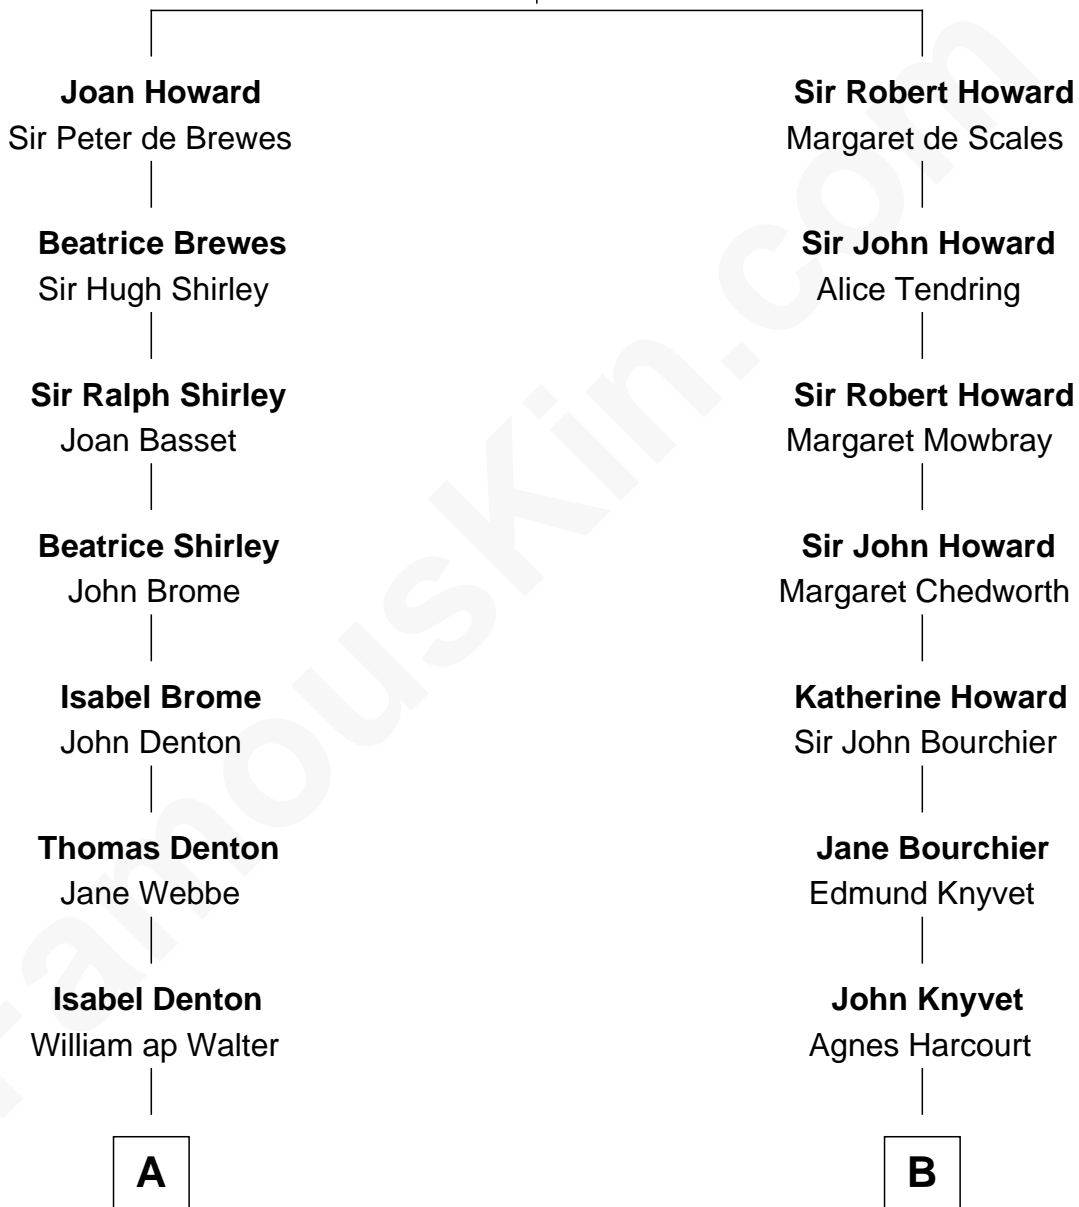

FamousKin.com
Relationship Chart of
Carole Lombard
Movie Actress

16th cousin 4 times removed of
Horace Gray
U.S. Supreme Court Justice

Sir John Howard
 Alice de Bois

C

James Cheney

Nancy B. Evans

Alice S. Cheney

Charles S. Knight

Elizabeth Jayne Knight

Frederick Christian Peters

Carole Lombard

Movie Actress

FamousKin.com