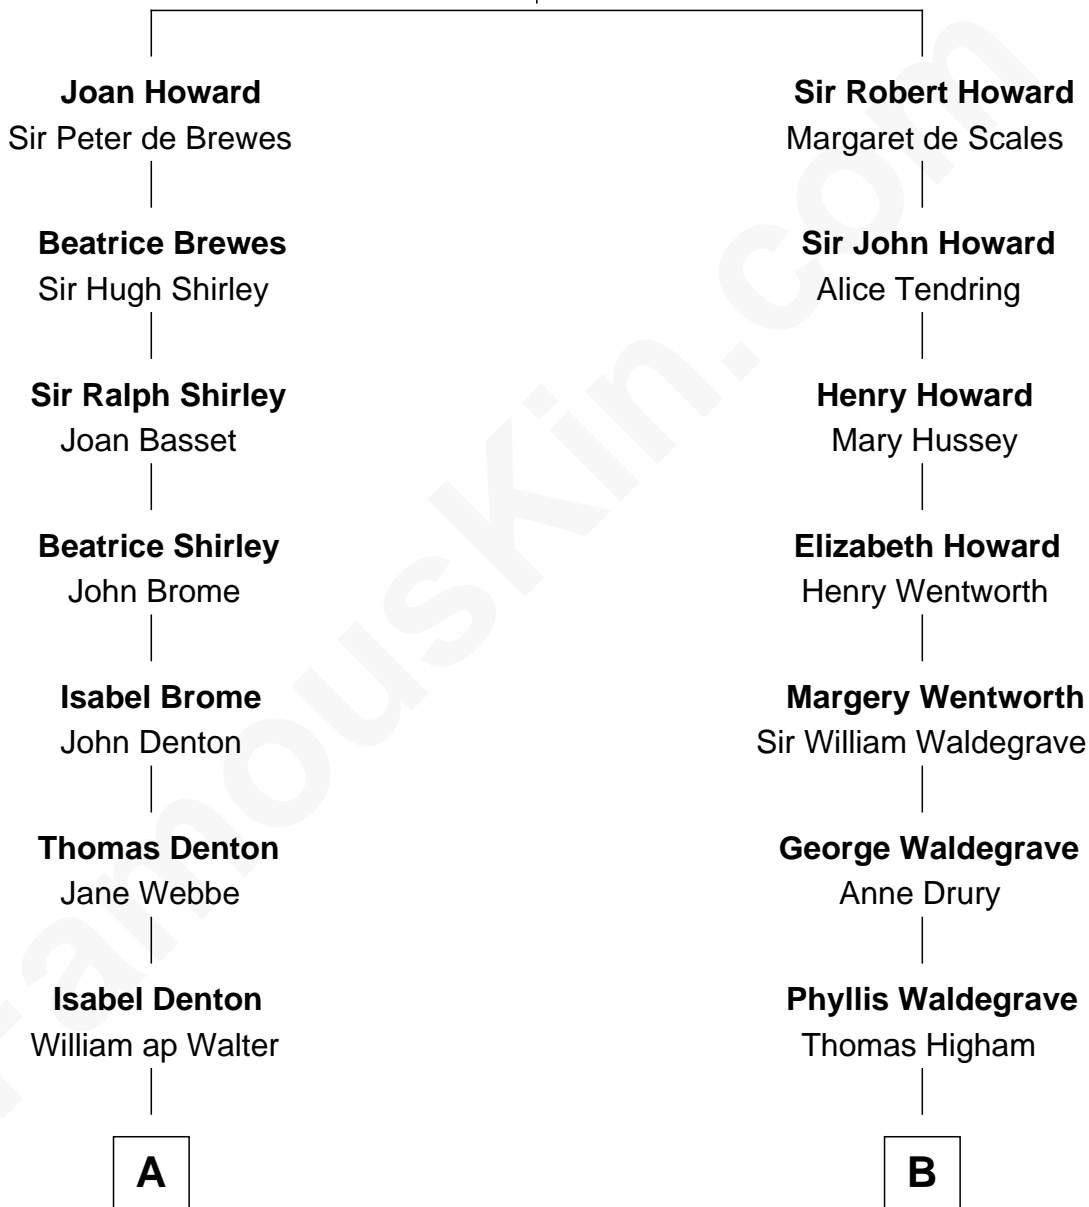

FamousKin.com
Relationship Chart of
Carole Lombard
Movie Actress

18th cousin 2 times removed of

Walt Disney
Co-Founder of The Walt Disney Company

Sir John Howard
 Alice de Bois

C

James Cheney
Nancy B. Evans

Alice S. Cheney
Charles S. Knight

Elizabeth Jayne Knight
Frederick Christian Peters

Carole Lombard
Movie Actress

D

Flora Call
Elias Charles Disney

Walt Disney
Co-Founder of The Walt Disney Co.

FamousKin.com