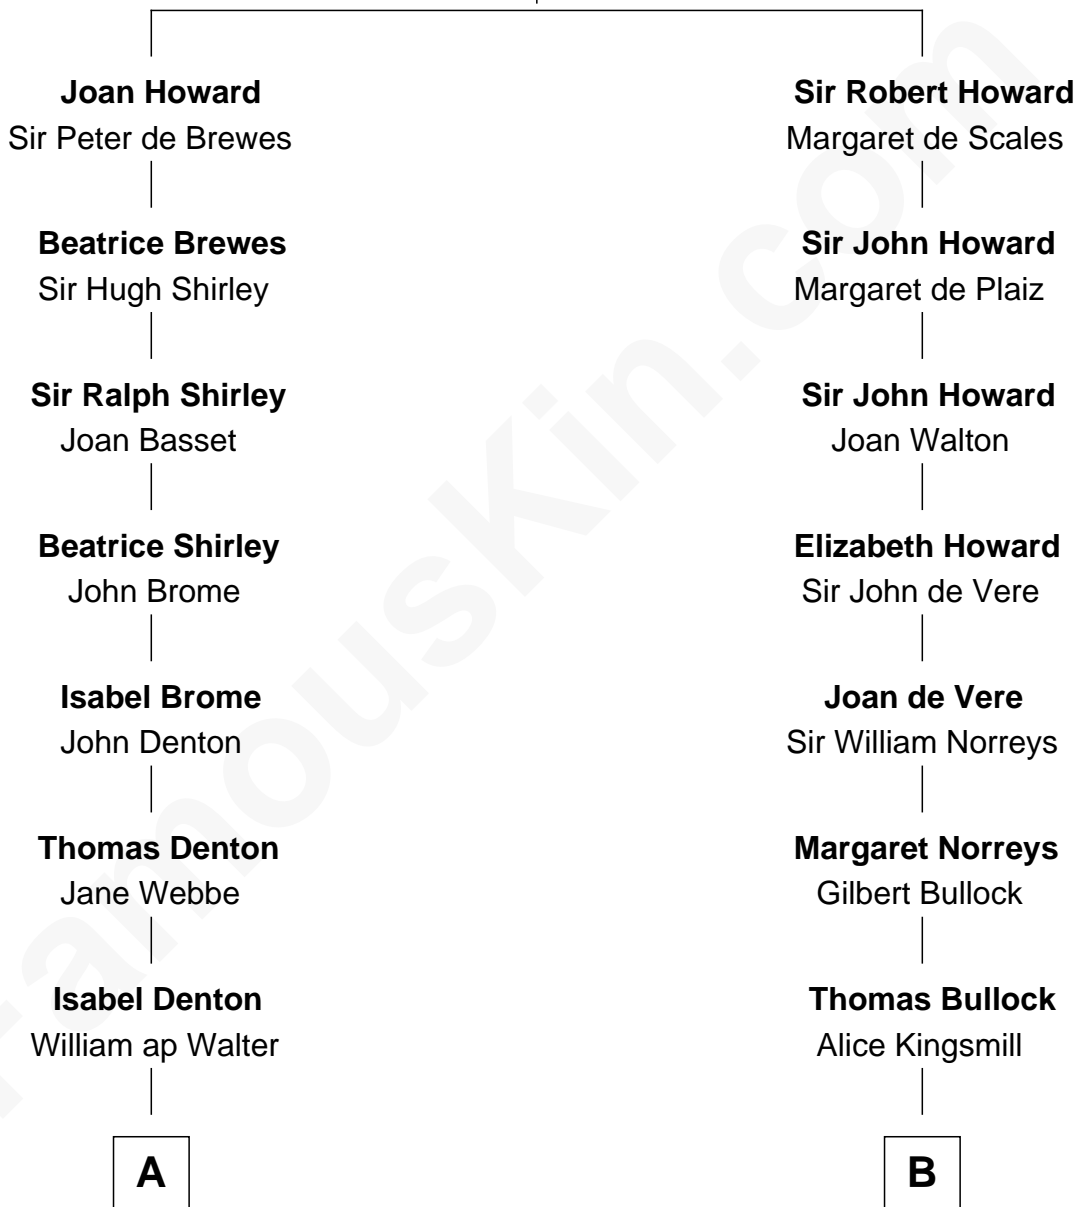

FamousKin.com
Relationship Chart of
Carole Lombard
Movie Actress

20th cousin 1 time removed of

Jonathan Bush
Co-founder and CEO of athenahealth

Sir John Howard
 Alice de Bois

C

James Cheney
Nancy B. Evans

Alice S. Cheney
Charles S. Knight

Elizabeth Jayne Knight
Frederick Christian Peters

Carole Lombard
Movie Actress

D

Harriet Eleanor Fay
Rev. James Smith Bush

Samuel Prescott Bush
Flora Sheldon

Prescott Sheldon Bush
Dorothy Wear Walker

Jonathan James Bush
Josephine Colwell Bradley