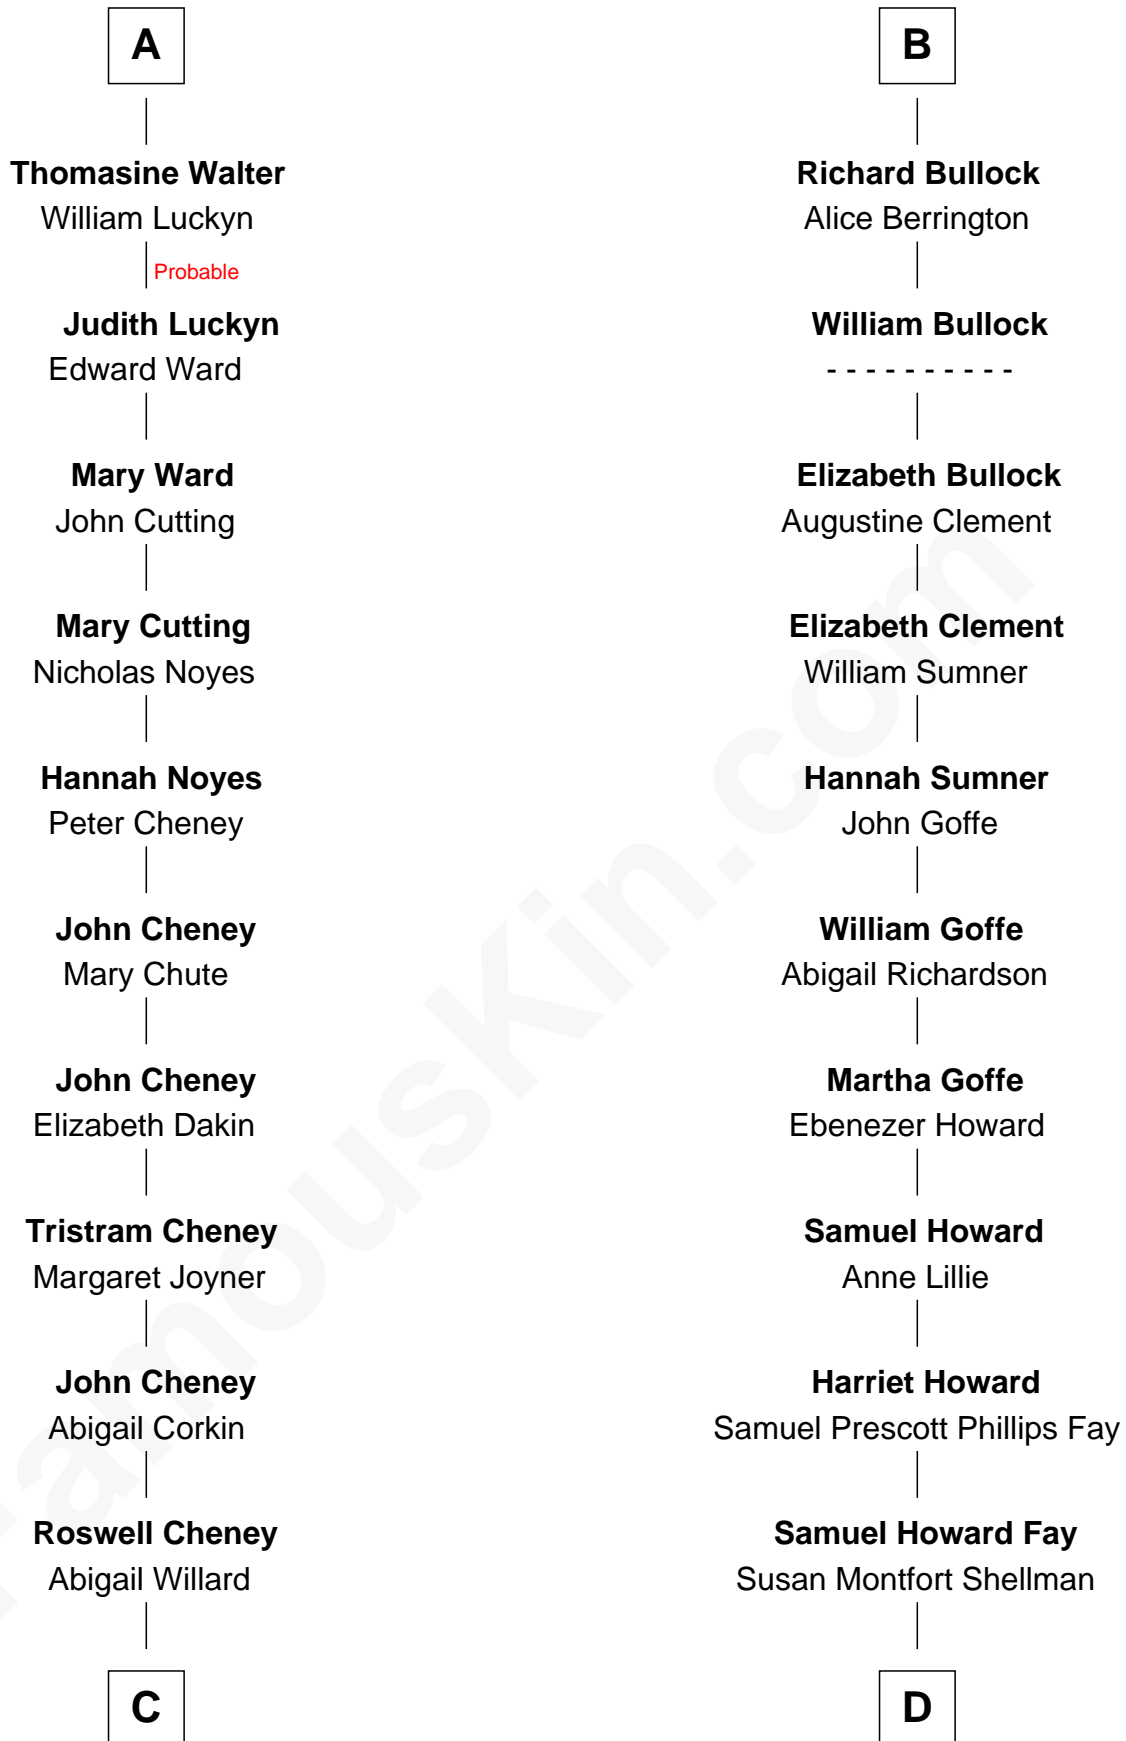

FamousKin.com
Relationship Chart of
Carole Lombard
Movie Actress

20th cousin 1 time removed of

Jonathan Bush
Co-founder and CEO of athenahealth

Sir John Howard
 Alice de Bois

C

James Cheney
Nancy B. Evans

Alice S. Cheney
Charles S. Knight

Elizabeth Jayne Knight
Frederick Christian Peters

Carole Lombard
Movie Actress

D

Harriet Eleanor Fay
Rev. James Smith Bush

Samuel Prescott Bush
Flora Sheldon

Prescott Sheldon Bush
Dorothy Wear Walker

Jonathan James Bush
Josephine Colwell Bradley