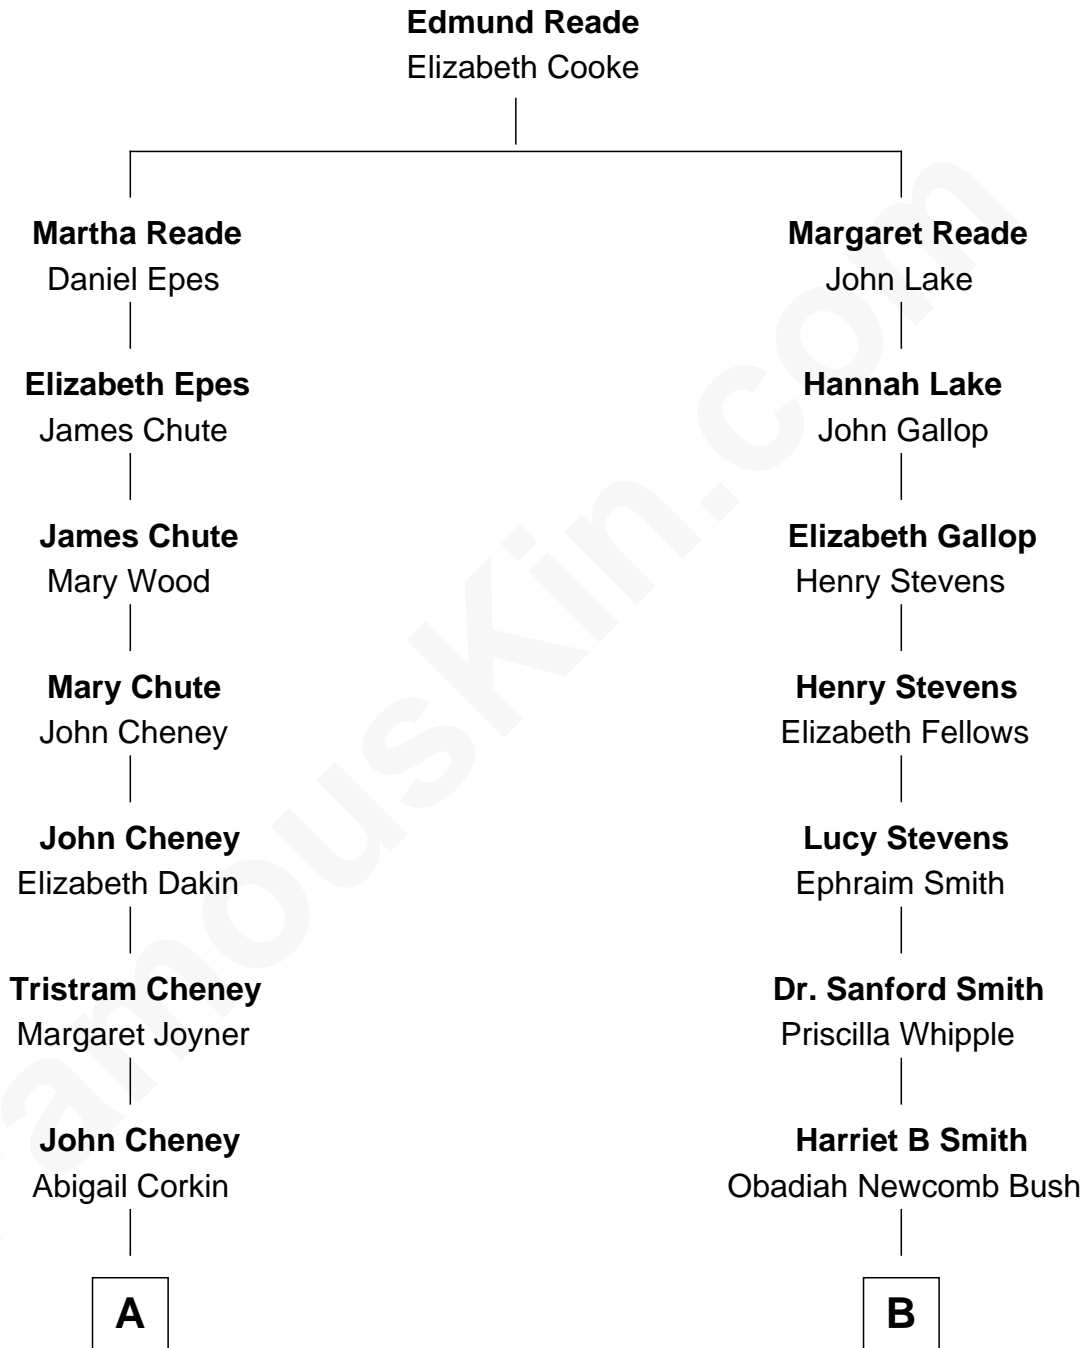

FamousKin.com Relationship Chart of

Carole Lombard

Movie Actress

11th cousin of

Jonathan Bush

Co-founder and CEO of athenahealth

A

Roswell Cheney

Abigail Willard

James Cheney

Nancy B. Evans

Alice S. Cheney

Charles S. Knight

Elizabeth Jayne Knight

Frederick Christian Peters

Carole Lombard

Movie Actress

B

Rev. James Smith Bush

Harriet Eleanor Fay

Samuel Prescott Bush

Flora Sheldon

Prescott Sheldon Bush

Dorothy Wear Walker