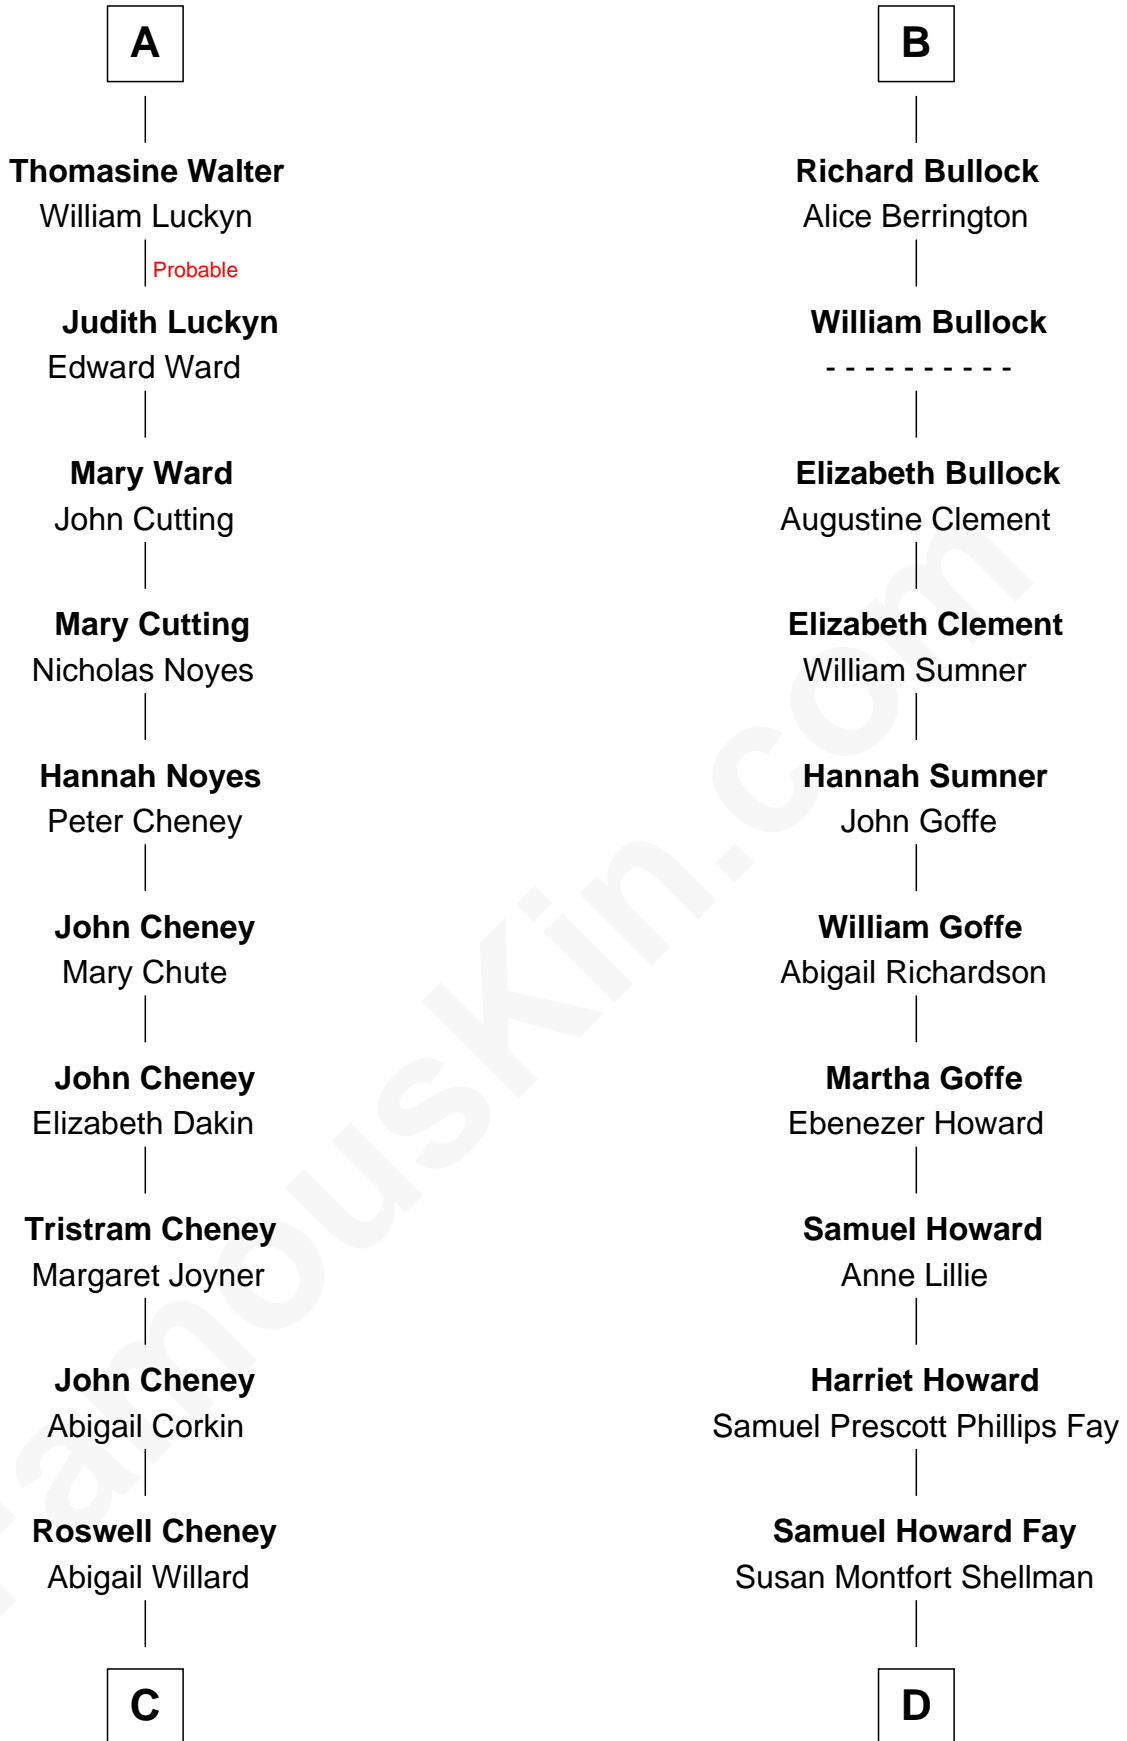

FamousKin.com
Relationship Chart of
Carole Lombard
Movie Actress

20th cousin 1 time removed of
Billy Bush
TV Personality and Host

Sir John Howard
 Alice de Bois

C

James Cheney
Nancy B. Evans

Alice S. Cheney
Charles S. Knight

Elizabeth Jayne Knight
Frederick Christian Peters

Carole Lombard
Movie Actress

D

Harriet Eleanor Fay
Rev. James Smith Bush

Samuel Prescott Bush
Flora Sheldon

Prescott Sheldon Bush
Dorothy Wear Walker

Jonathan James Bush
Josephine Colwell Bradley

Billy Bush
TV Personality and Host