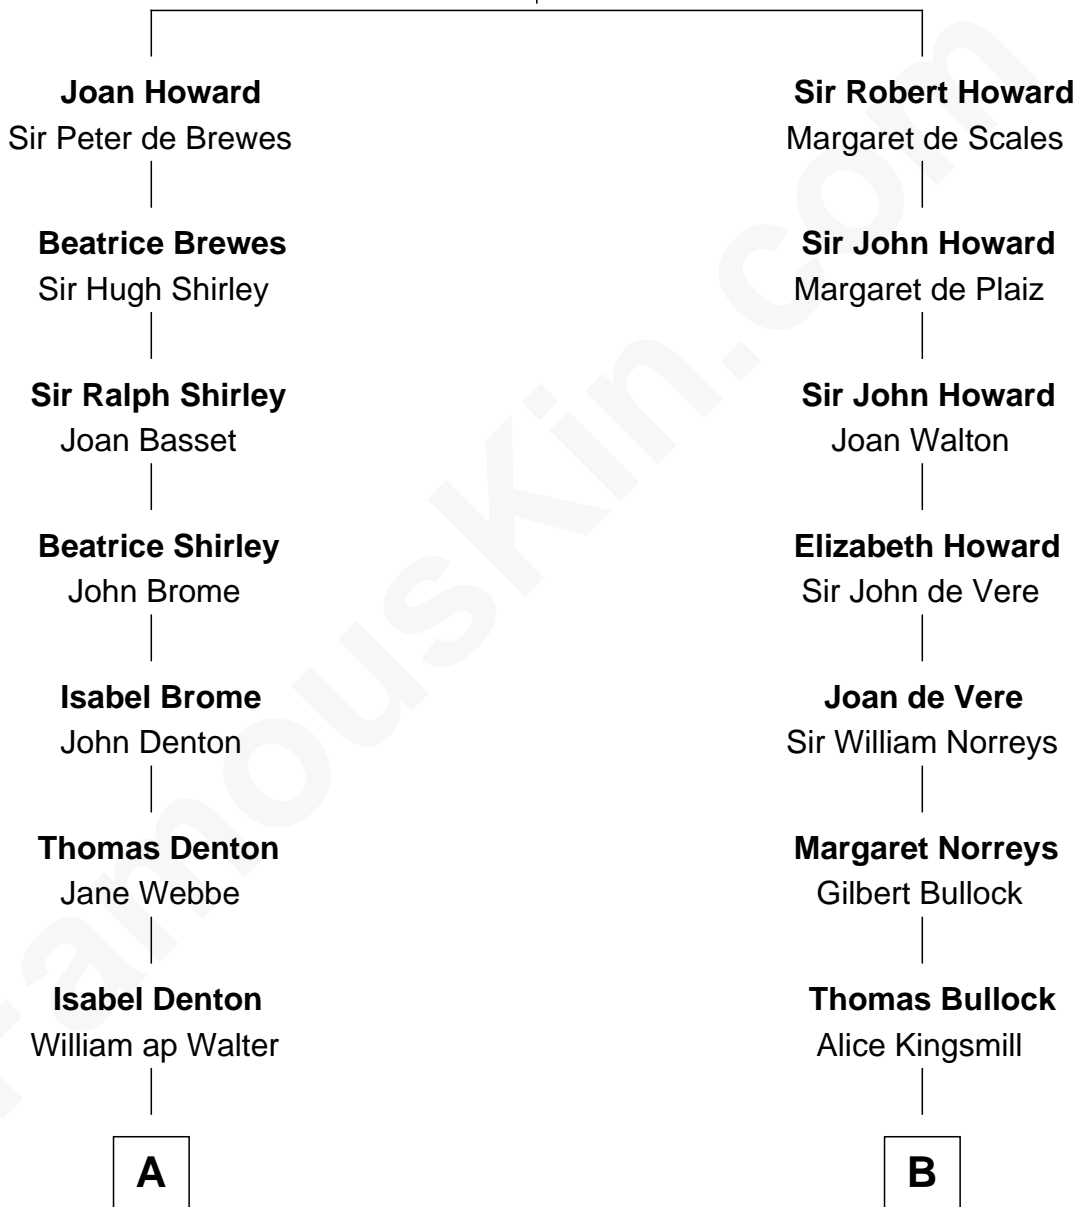

FamousKin.com
Relationship Chart of
Carole Lombard
Movie Actress

20th cousin 1 time removed of
Billy Bush
TV Personality and Host

Sir John Howard
 Alice de Bois

C

James Cheney
Nancy B. Evans

Alice S. Cheney
Charles S. Knight

Elizabeth Jayne Knight
Frederick Christian Peters

Carole Lombard
Movie Actress

D

Harriet Eleanor Fay
Rev. James Smith Bush

Samuel Prescott Bush
Flora Sheldon

Prescott Sheldon Bush
Dorothy Wear Walker

Jonathan James Bush
Josephine Colwell Bradley