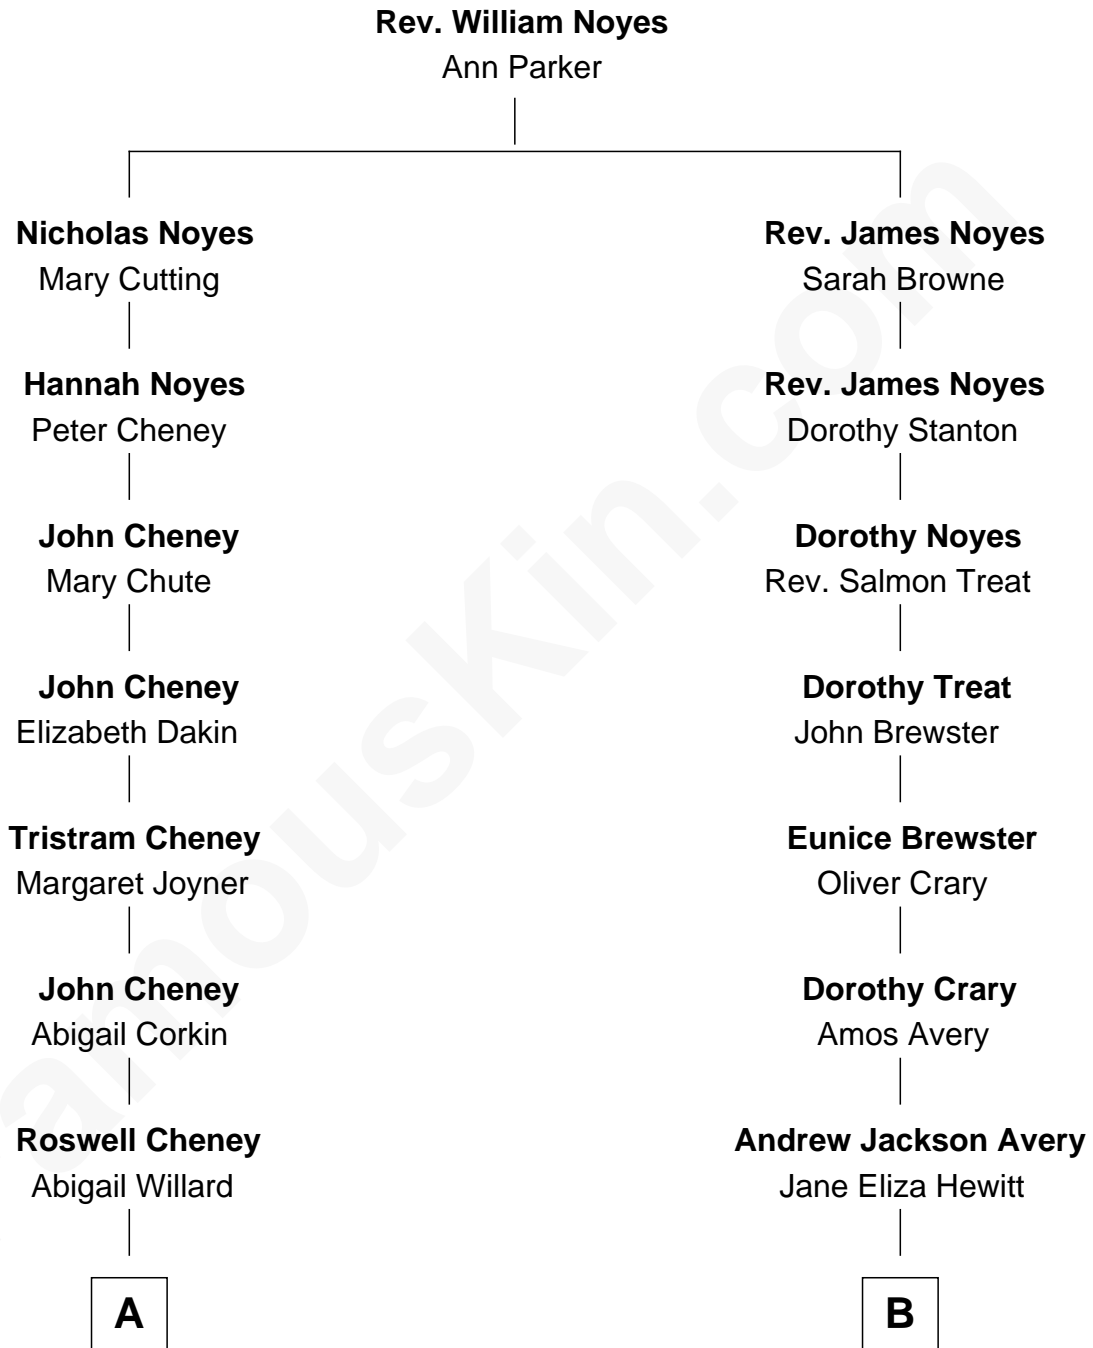

FamousKin.com
Relationship Chart of
Carole Lombard
Movie Actress

8th cousin 2 times removed of
Ray Stanton Avery
Founder, Avery Dennison Corp.

FamousKin.com