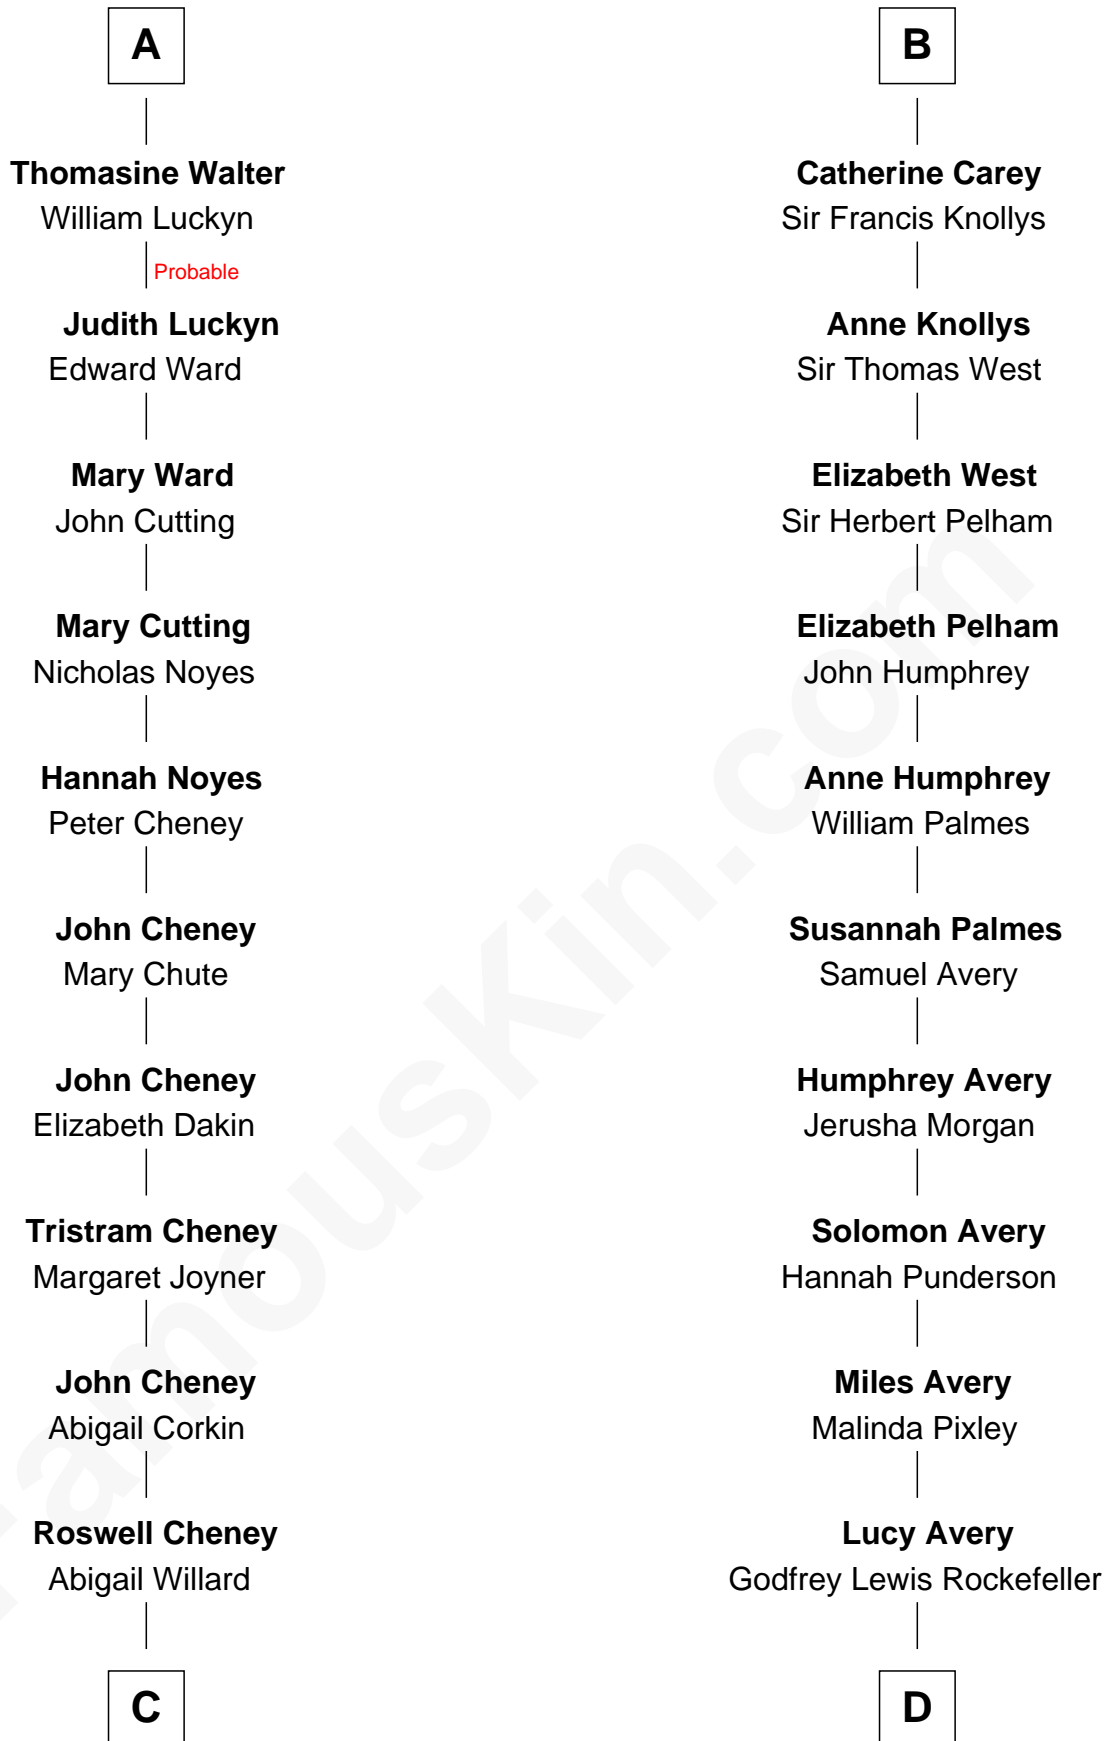

FamousKin.com Relationship Chart of

Carole Lombard

Movie Actress

20th cousin of

Winthrop Rockefeller

37th Governor of Arkansas

Sir John Howard

Alice de Bois

Joan Howard
Sir Peter de Brewes

Beatrice Brewes
Sir Hugh Shirley

Sir Ralph Shirley
Joan Basset

Beatrice Shirley
John Brome

Isabel Brome
John Denton

Thomas Denton
Jane Webbe

Isabel Denton
William ap Walter

A

Sir Robert Howard
Margaret de Scales

Sir John Howard
Alice Tendring

Sir Robert Howard
Margaret Mowbray

Sir John Howard
Katherine Moleyns

Sir Thomas Howard
Elizabeth Tilney

Elizabeth Howard
Thomas Boleyn

Mary Boleyn
Sir William Carey

B

C

James Cheney
Nancy B. Evans

Alice S. Cheney
Charles S. Knight

Elizabeth Jayne Knight
Frederick Christian Peters

Carole Lombard
Movie Actress

D

William Avery Rockefeller
Eliza Davison