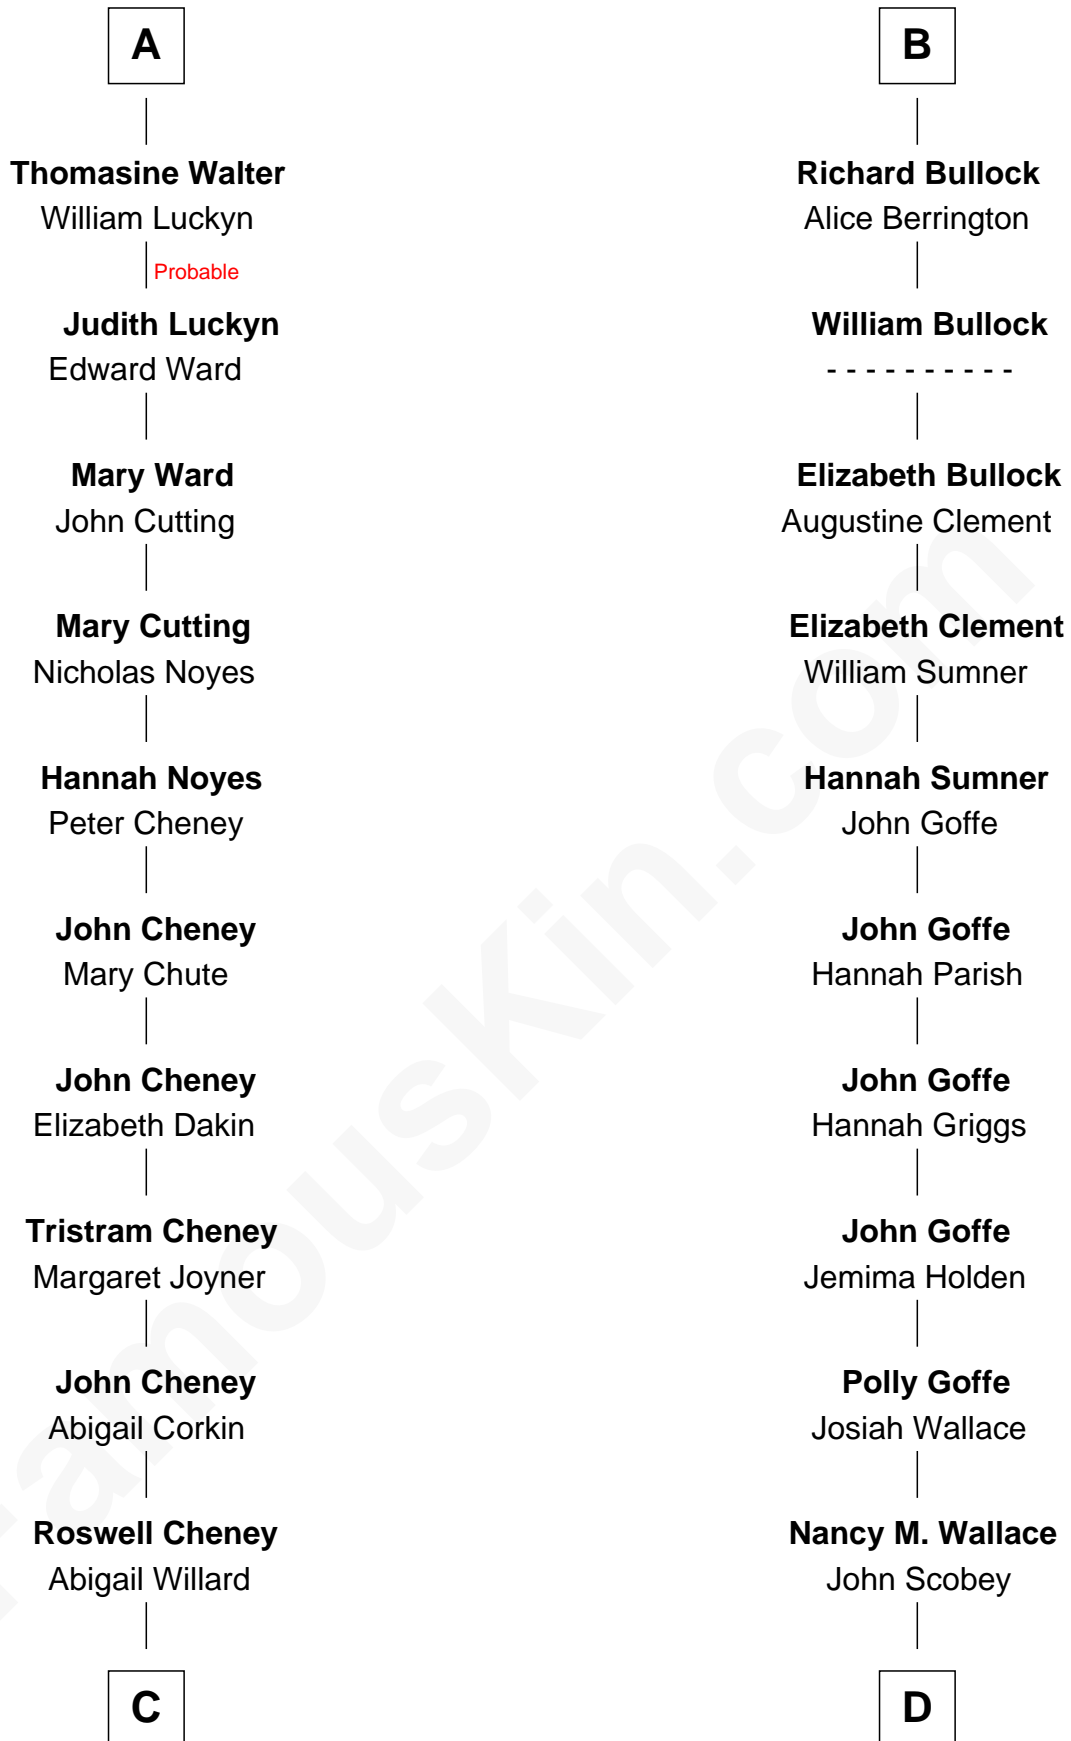

FamousKin.com
Relationship Chart of
Carole Lombard
Movie Actress

19th cousin 1 time removed of
Lou (Henry) Hoover
First Lady of President Herbert Hoover

C

James Cheney
Nancy B. Evans

Alice S. Cheney
Charles S. Knight

Elizabeth Jayne Knight
Frederick Christian Peters

Carole Lombard
Movie Actress

D

Philomelia Sophia Scobey
Phineas Weed

Florence Ida Weed
Charles Delano Henry

Lou (Henry) Hoover
First Lady of Herbert Hoover