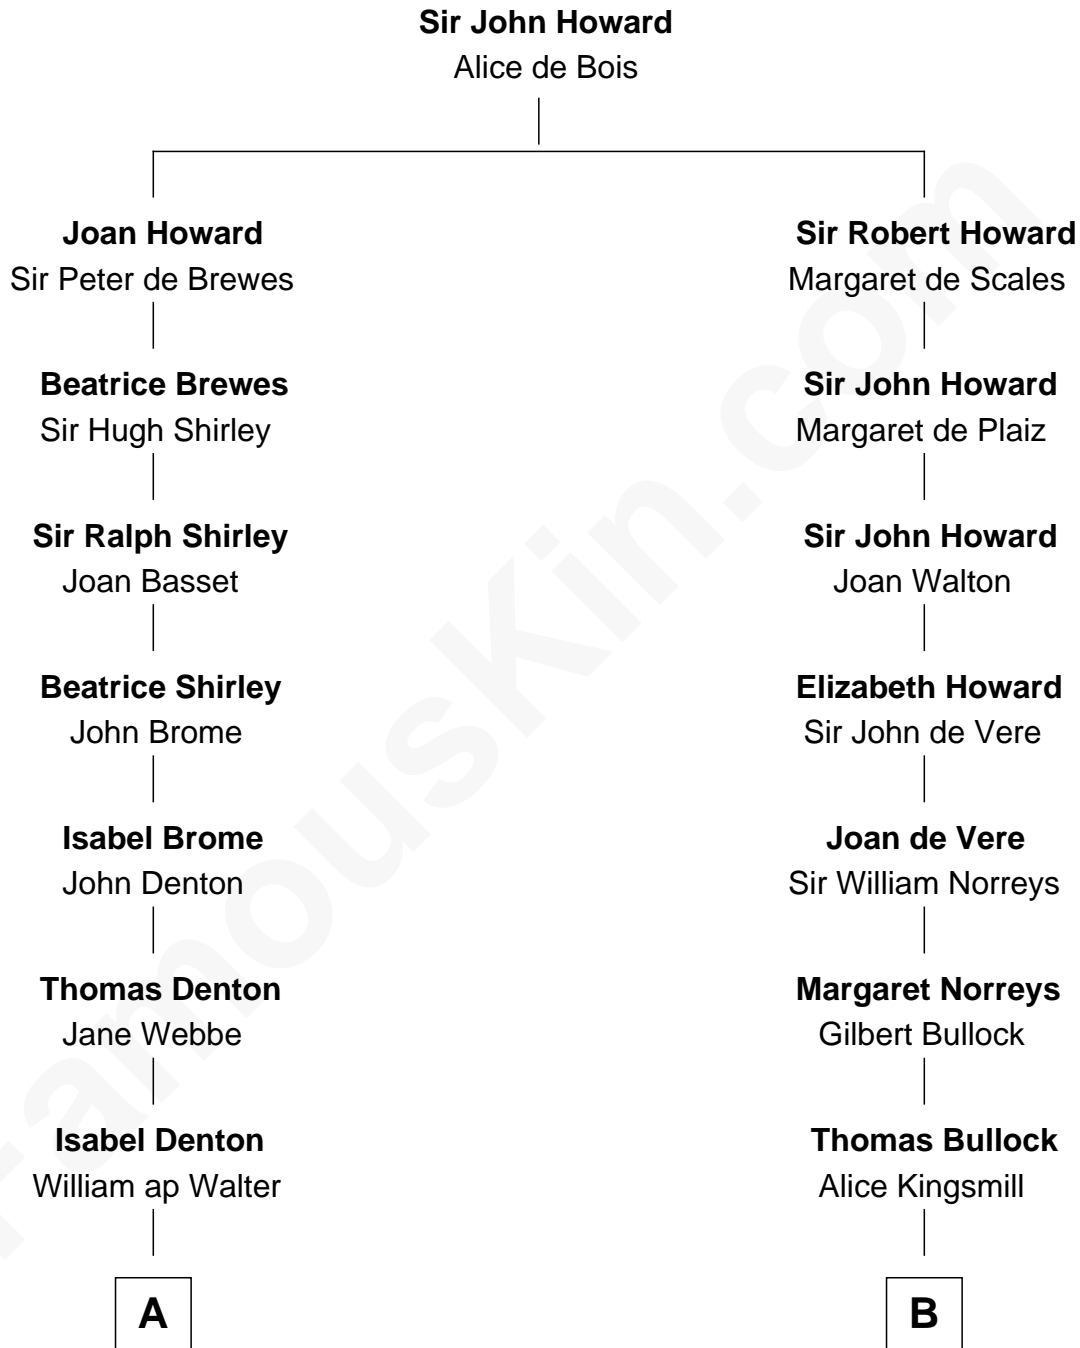

FamousKin.com
Relationship Chart of
Carole Lombard
Movie Actress

19th cousin 1 time removed of
Lou (Henry) Hoover
First Lady of President Herbert Hoover

C

James Cheney
Nancy B. Evans

Alice S. Cheney
Charles S. Knight

Elizabeth Jayne Knight
Frederick Christian Peters

Carole Lombard
Movie Actress

D

Philomelia Sophia Scobey
Phineas Weed

Florence Ida Weed
Charles Delano Henry

Lou (Henry) Hoover
First Lady of Herbert Hoover