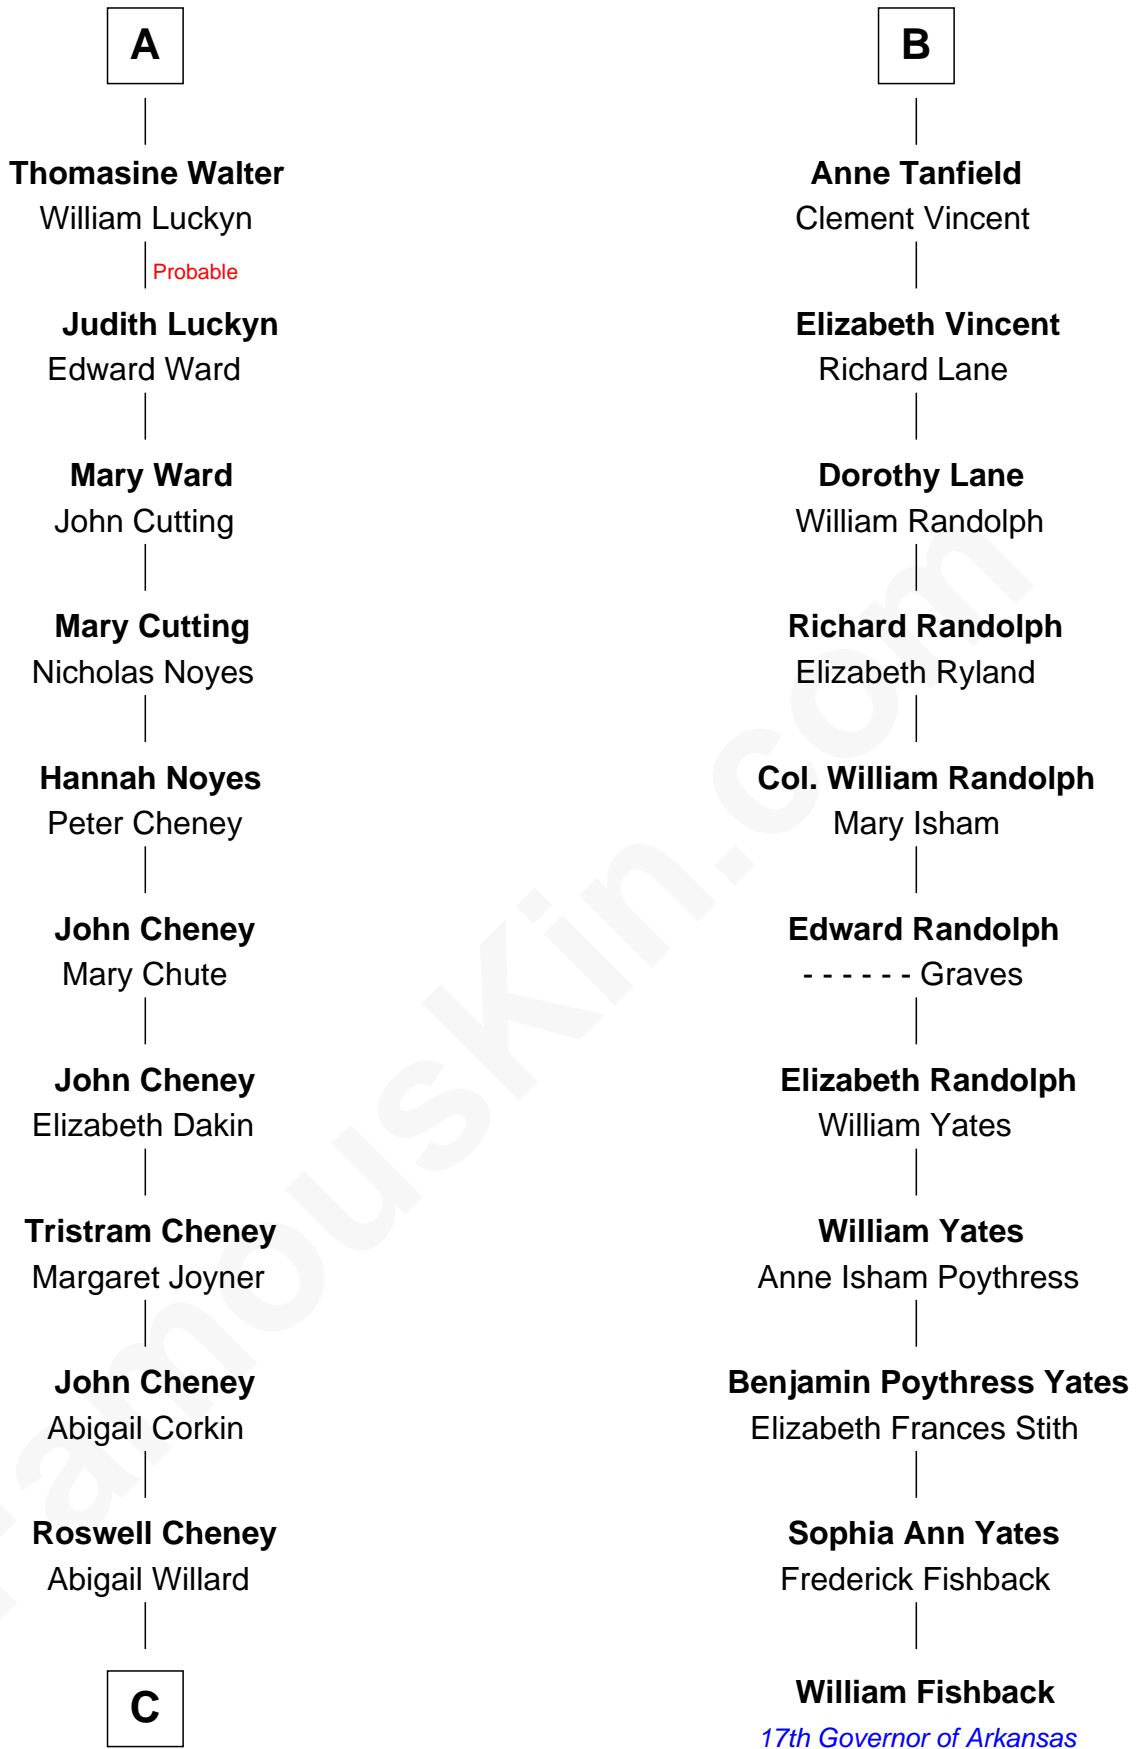

FamousKin.com
Relationship Chart of
Carole Lombard
Movie Actress

17th cousin 3 times removed of

William Fishback
17th Governor of Arkansas

Sir John Howard
 Alice de Bois

C

James Cheney

Nancy B. Evans

Alice S. Cheney

Charles S. Knight

Elizabeth Jayne Knight

Frederick Christian Peters

Carole Lombard

Movie Actress

FamousKin.com