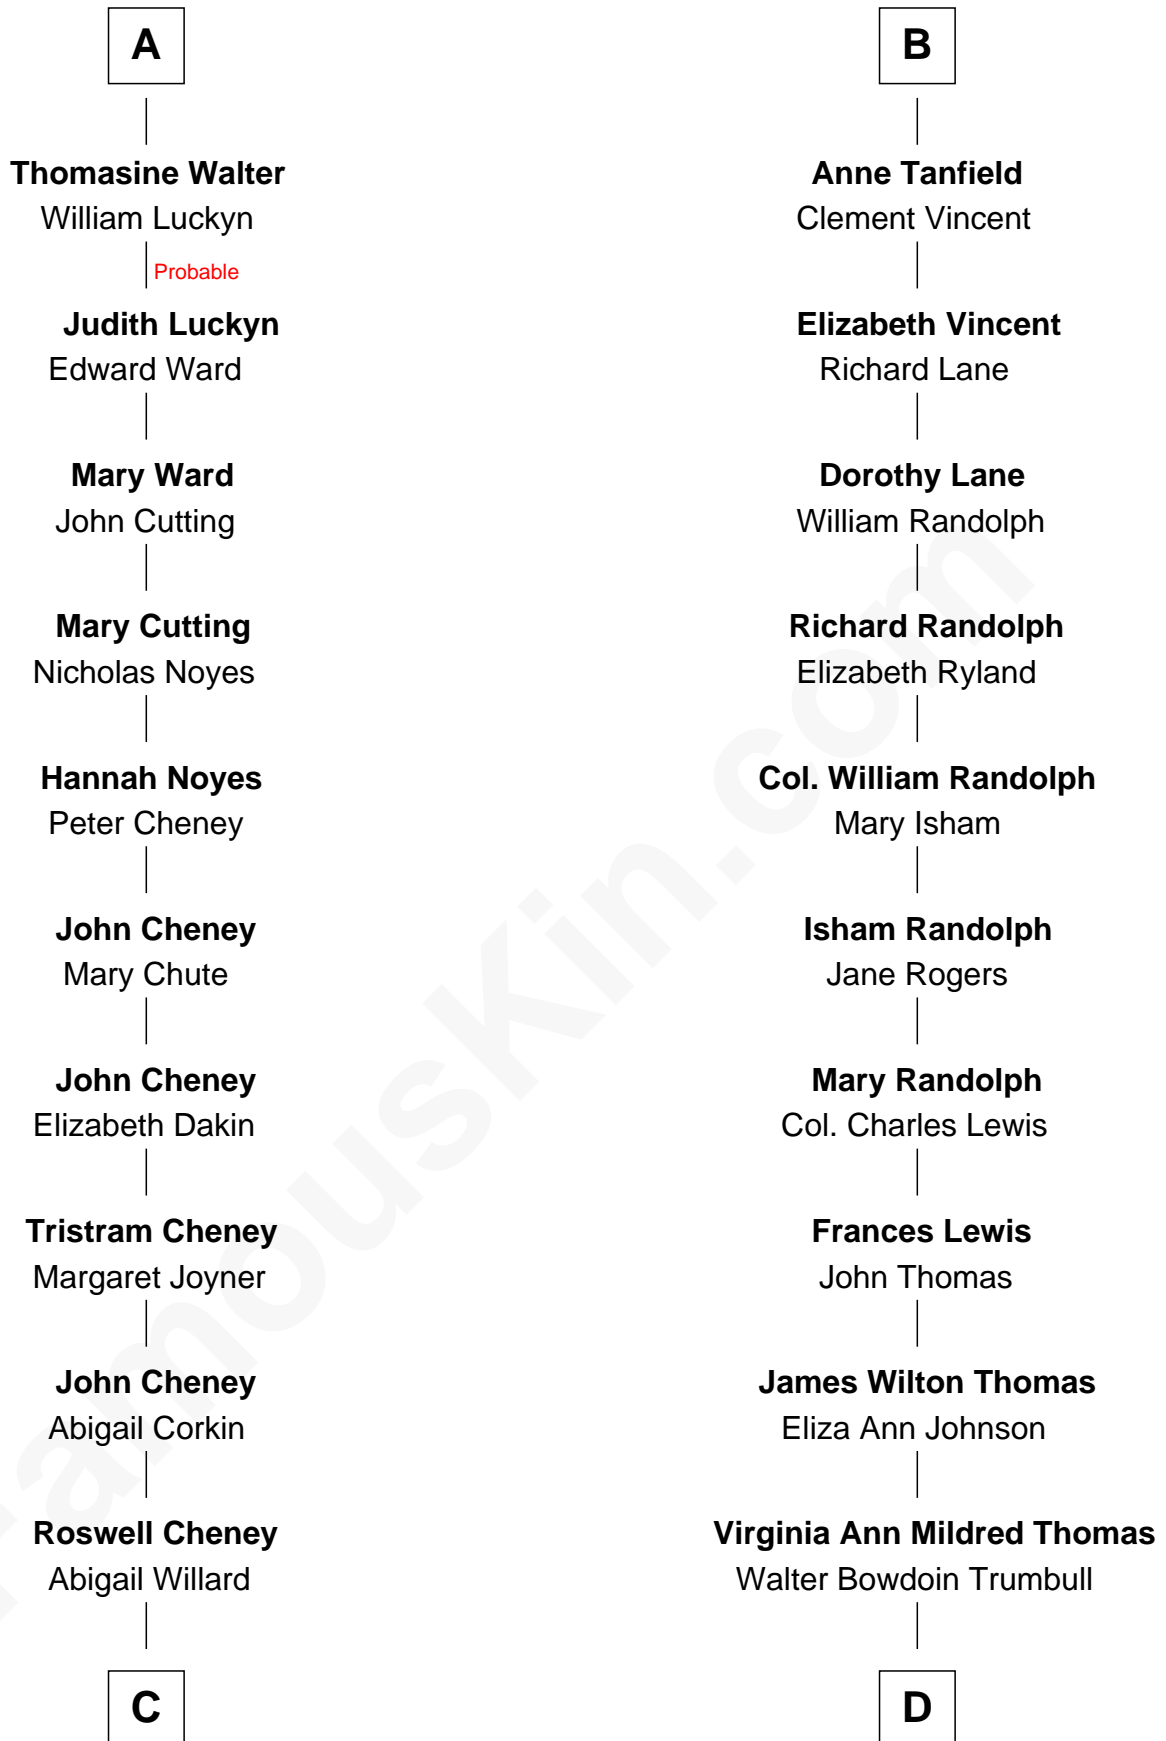

FamousKin.com Relationship Chart of

Carole Lombard

Movie Actress

20th cousin of

Douglas Trumbull

Film Special Effects Pioneer

Sir John Howard

Alice de Bois

C

James Cheney
Nancy B. Evans

Alice S. Cheney
Charles S. Knight

Elizabeth Jayne Knight
Frederick Christian Peters

Carole Lombard
Movie Actress

D

Robert Morris Wilton Trumbull
Emily Shurtleff

Morris Kinnard Trumbull
Alice G. Greer