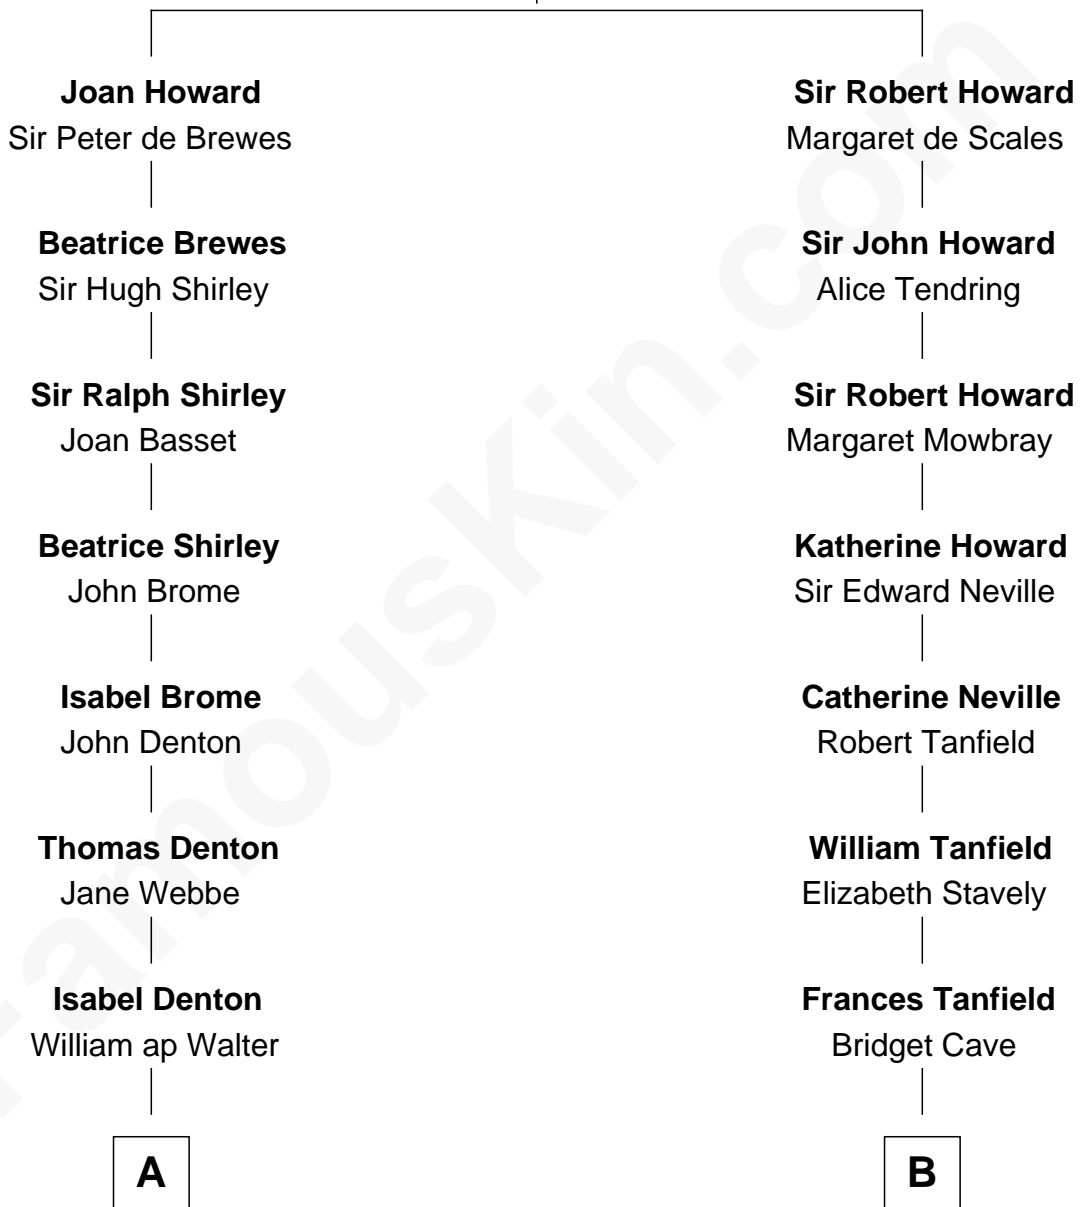

FamousKin.com Relationship Chart of

Carole Lombard

Movie Actress

20th cousin of

Douglas Trumbull

Film Special Effects Pioneer

Sir John Howard

Alice de Bois

C

James Cheney
Nancy B. Evans

Alice S. Cheney
Charles S. Knight

Elizabeth Jayne Knight
Frederick Christian Peters

Carole Lombard
Movie Actress

D

Robert Morris Wilton Trumbull
Emily Shurtleff

Morris Kinnard Trumbull
Alice G. Greer