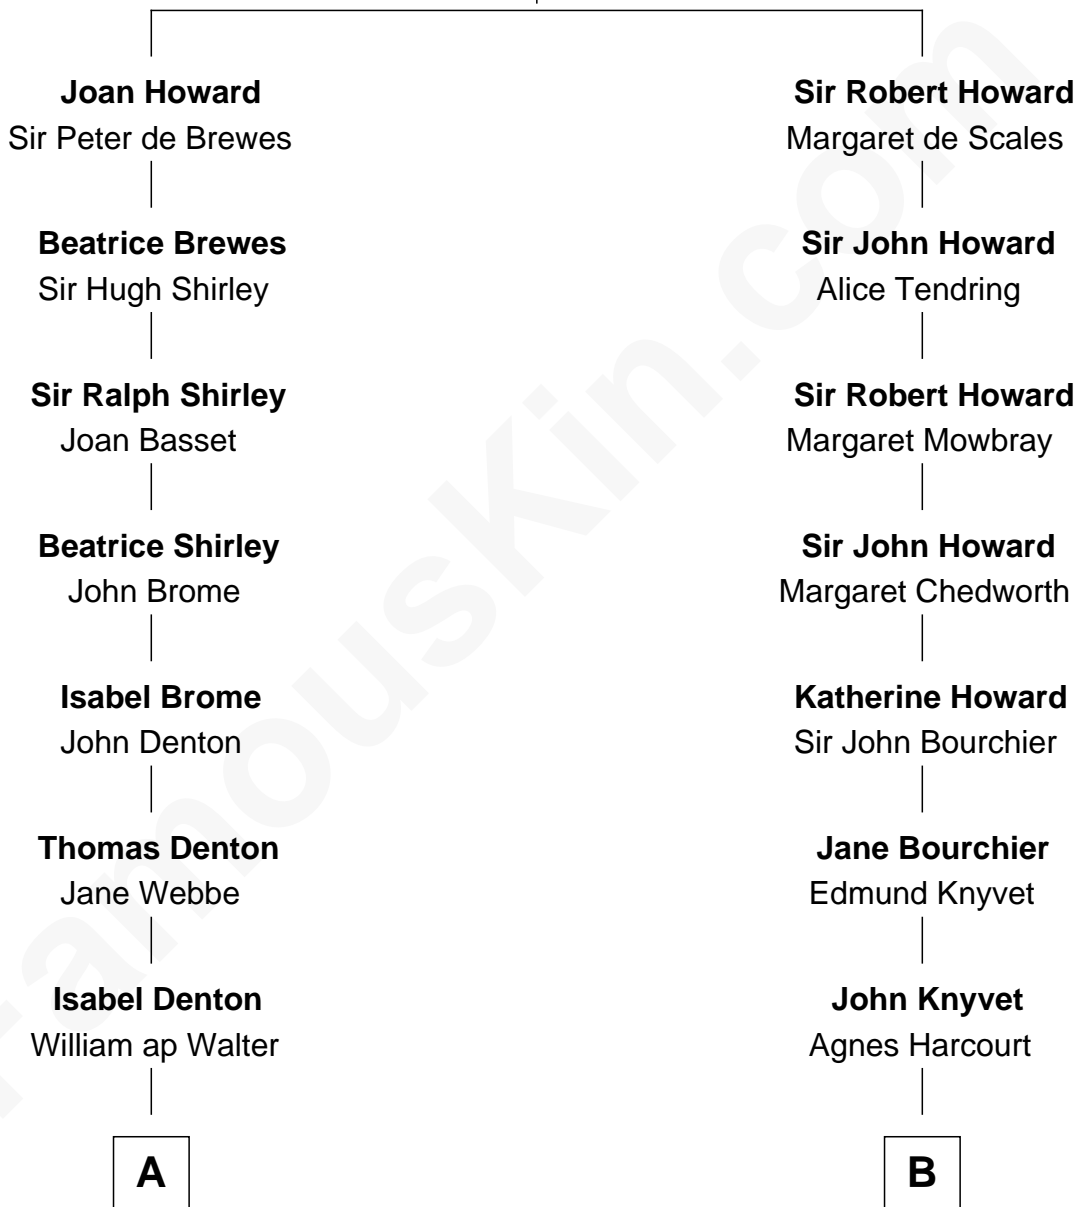

FamousKin.com Relationship Chart of

Carole Lombard

Movie Actress

20th cousin of

Angela Y. Davis

Civil Rights Activist and former Black Panther

Sir John Howard

Alice de Bois

C

James Cheney
Nancy B. Evans

Alice S. Cheney
Charles S. Knight

Elizabeth Jayne Knight
Frederick Christian Peters

Carole Lombard
Movie Actress

D

Henrietta C. Campbell
Murphy Valentine Jones

Murphy Renchor Jones
Mollie Spencer