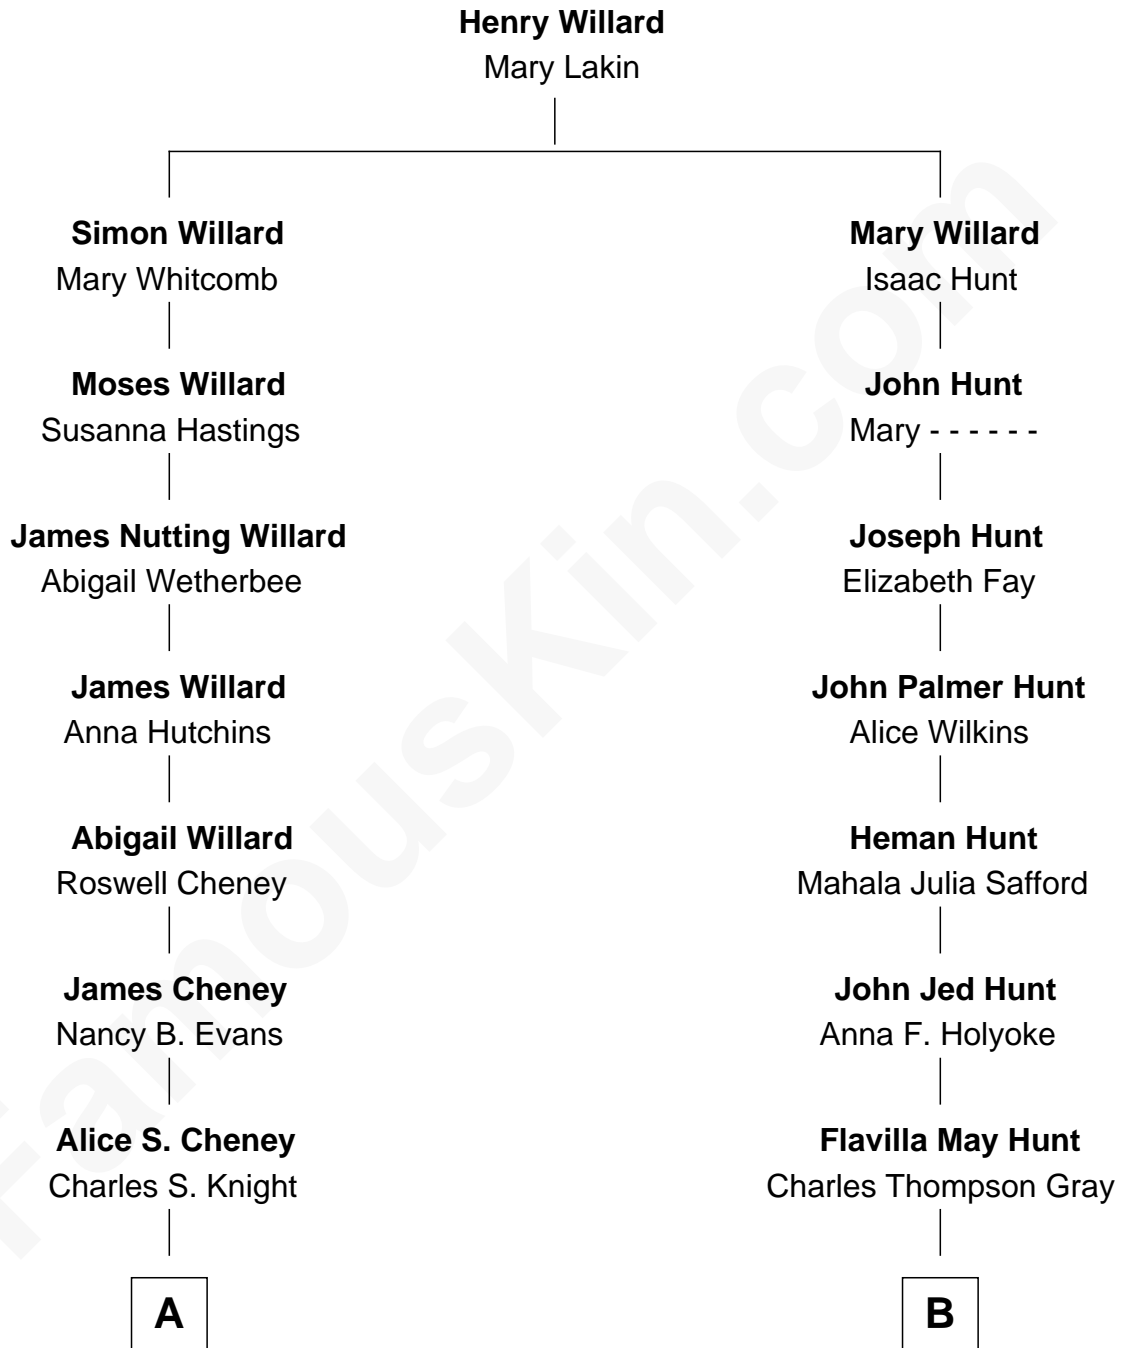

FamousKin.com
Relationship Chart of
Carole Lombard
Movie Actress

8th cousin 2 times removed of

Ava Michelle
Model and Actress

A

Elizabeth Jayne Knight
Frederick Christian Peters

Carole Lombard
Movie Actress

B

Ruth Marion Gray
George William Cota

Gregory Paul Cota
Debra Lynn Zaratzian

Rick Gregory Cota
Jeanette Loretta Malinowski

Ava Michelle
Model and Actress