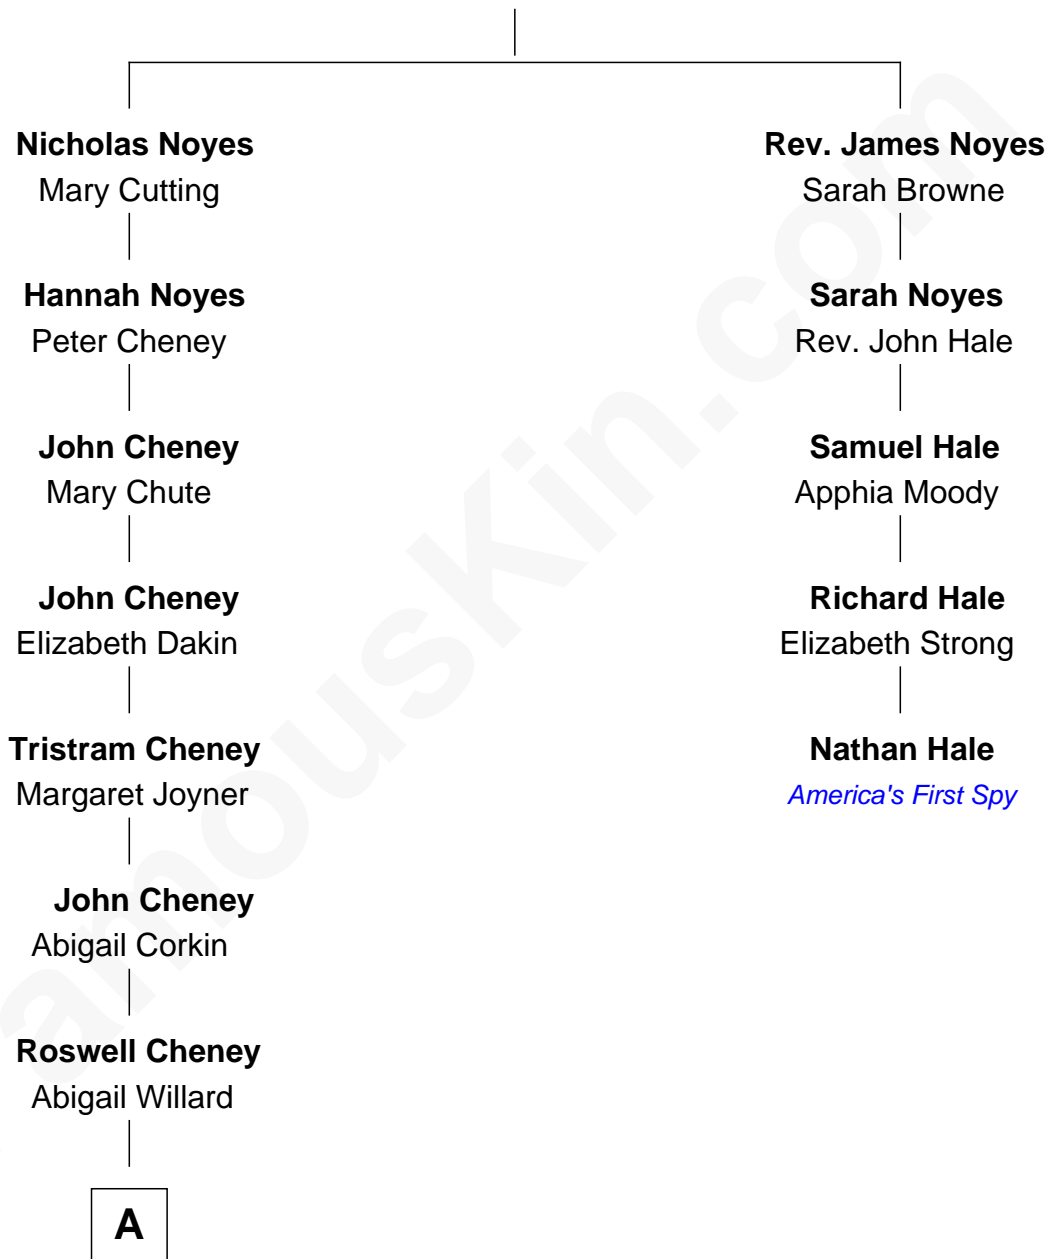

FamousKin.com Relationship Chart of

Carole Lombard

Movie Actress

4th cousin 6 times removed of

Nathan Hale

America's First Spy

Rev. William Noyes

Ann Parker

A

James Cheney

Nancy B. Evans

Alice S. Cheney

Charles S. Knight

Elizabeth Jayne Knight

Frederick Christian Peters

Carole Lombard