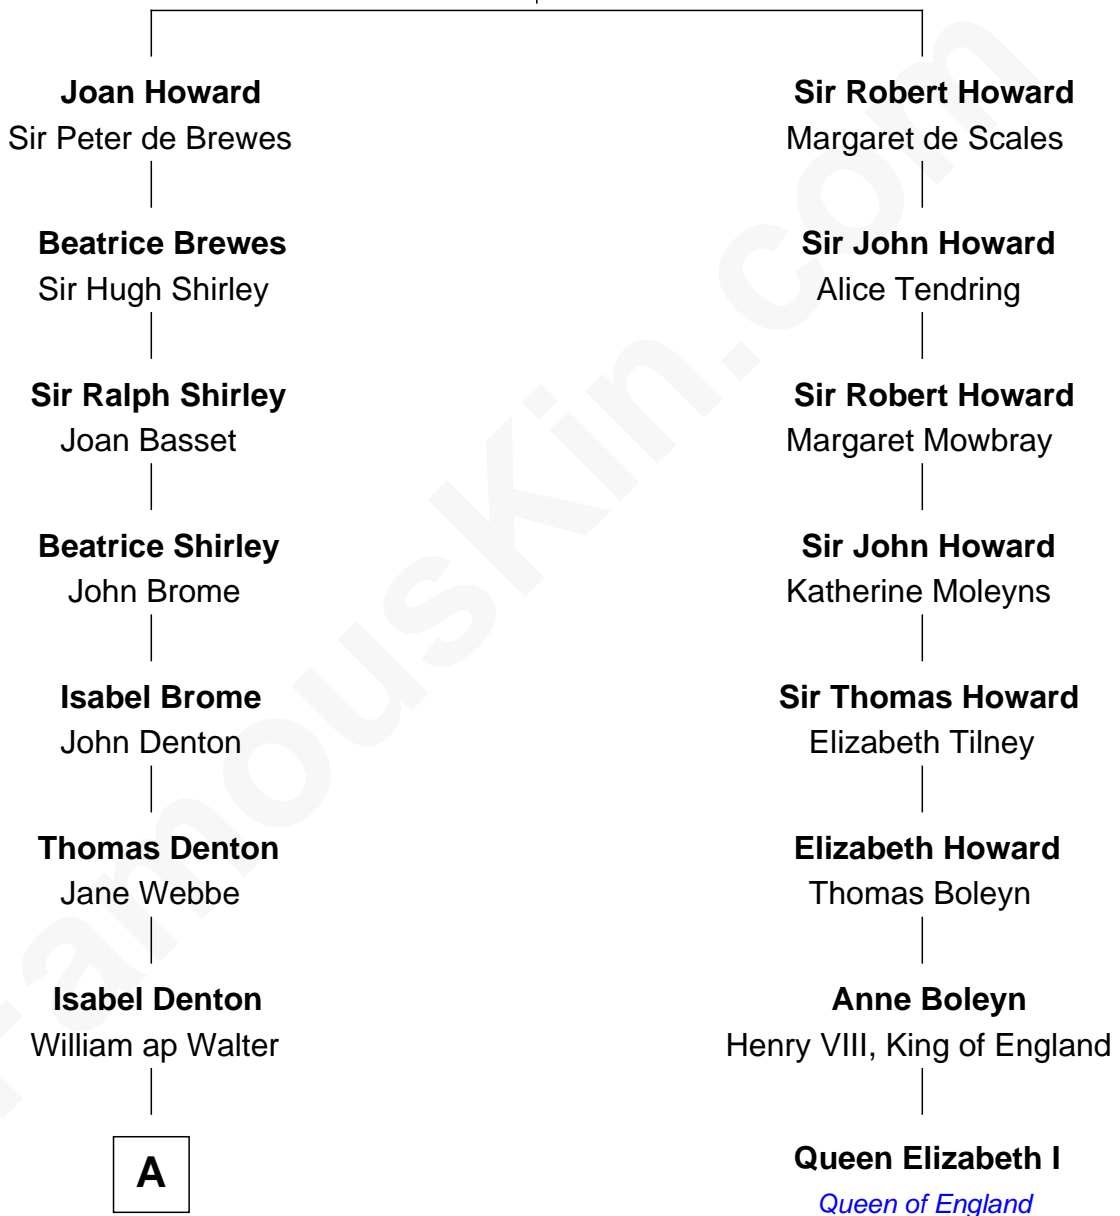

FamousKin.com
Relationship Chart of
Carole Lombard
Movie Actress

7th cousin 13 times removed of
Queen Elizabeth I
Queen of England

Sir John Howard
 Alice de Bois

A

Thomasine Walter

William Luckyn

Probable

Judith Luckyn

Edward Ward

Mary Ward

John Cutting

Mary Cutting

Nicholas Noyes

Hannah Noyes

Peter Cheney

John Cheney

Mary Chute

John Cheney

Elizabeth Dakin

Tristram Cheney

Margaret Joyner

John Cheney

Abigail Corkin

Roswell Cheney