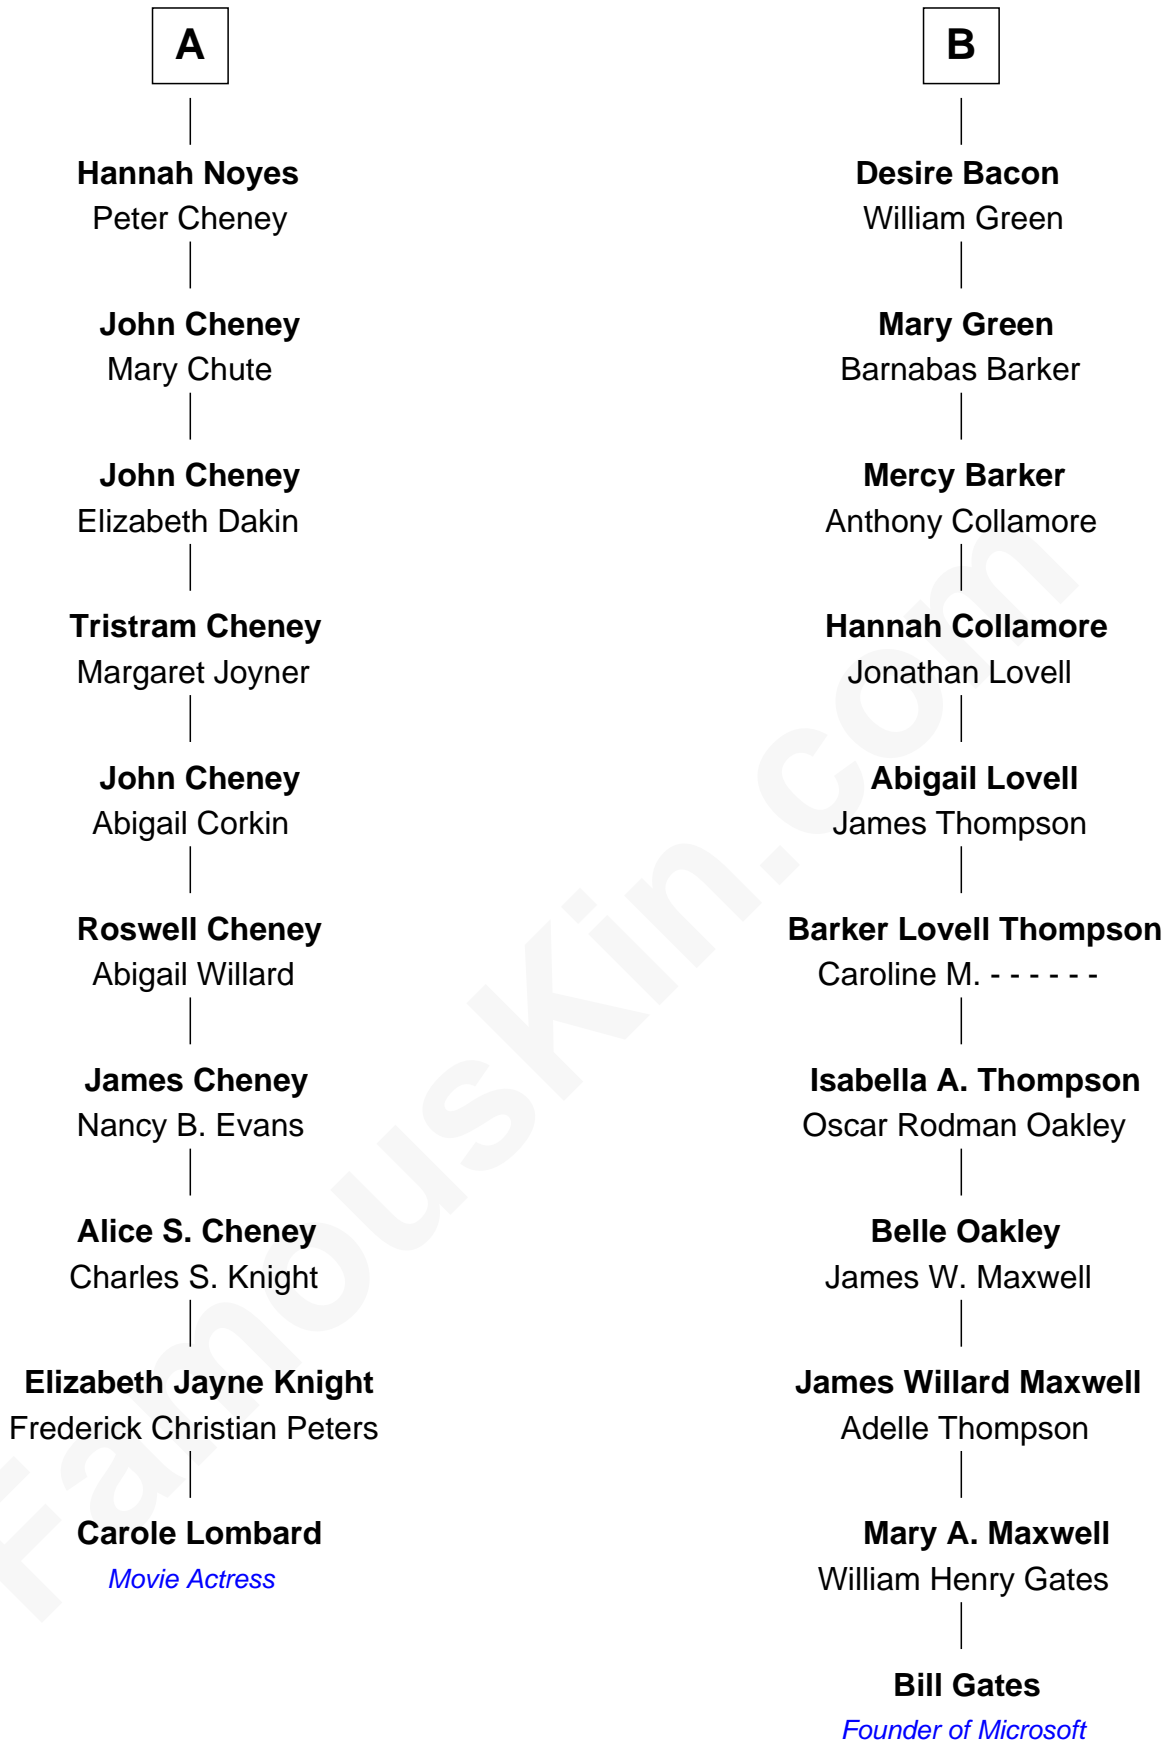

FamousKin.com Relationship Chart of

Carole Lombard

Movie Actress

16th cousin 1 time removed of

Bill Gates

Founder of Microsoft

John Brome
Beatrice Shirley

Bill Gates photo by [World Economic Forum](#) (CC BY 2.0)