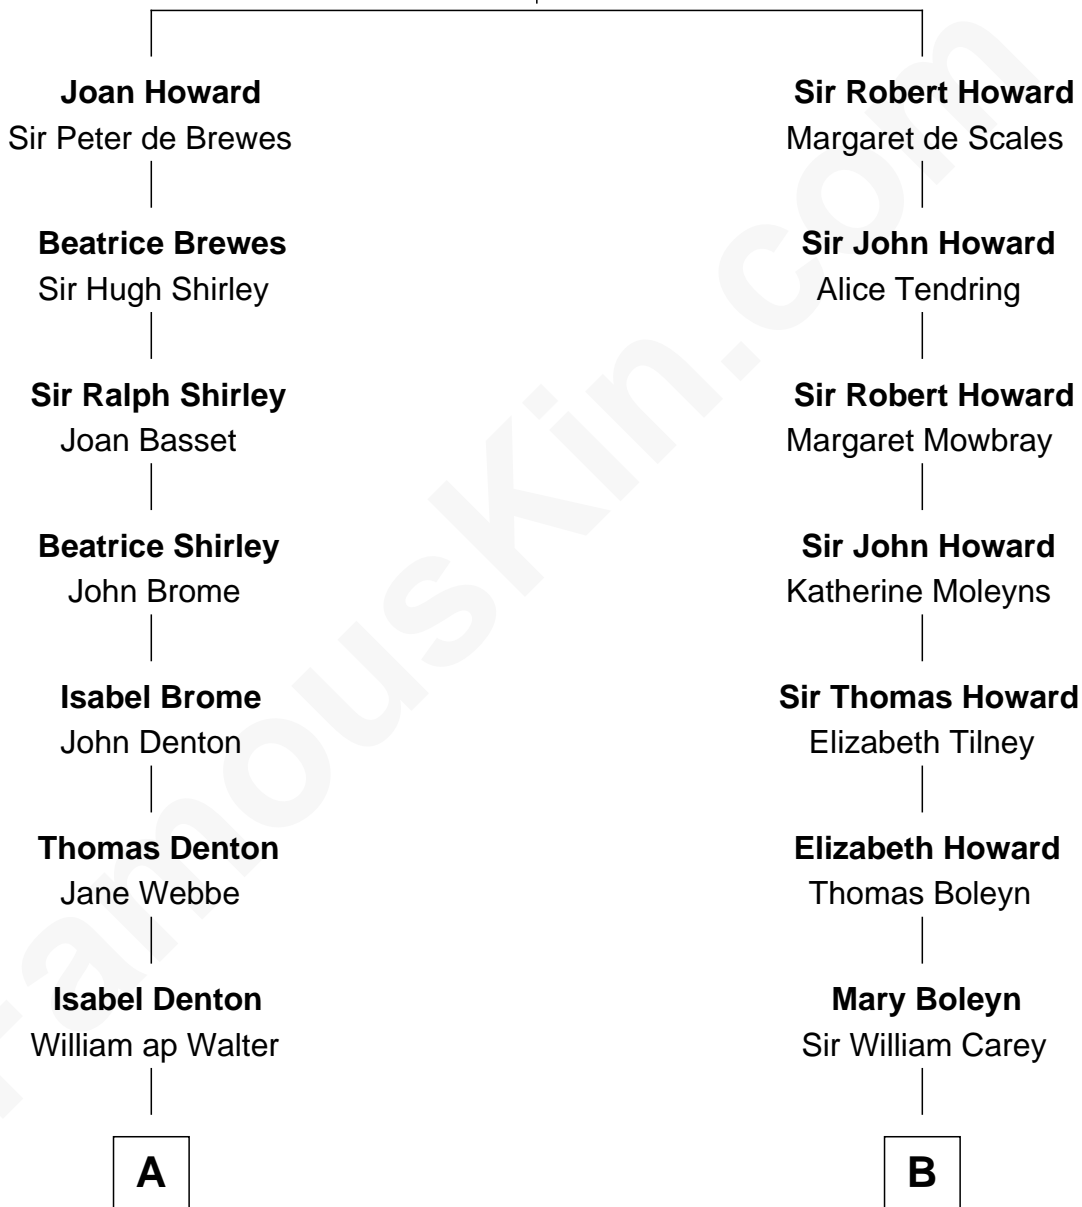

FamousKin.com
Relationship Chart of
Carole Lombard
Movie Actress

16th cousin 4 times removed of

Charles Darwin
Theory of Evolution

Sir John Howard
 Alice de Bois

C

James Cheney

Nancy B. Evans

Alice S. Cheney

Charles S. Knight

Elizabeth Jayne Knight

Frederick Christian Peters

Carole Lombard

Movie Actress

FamousKin.com