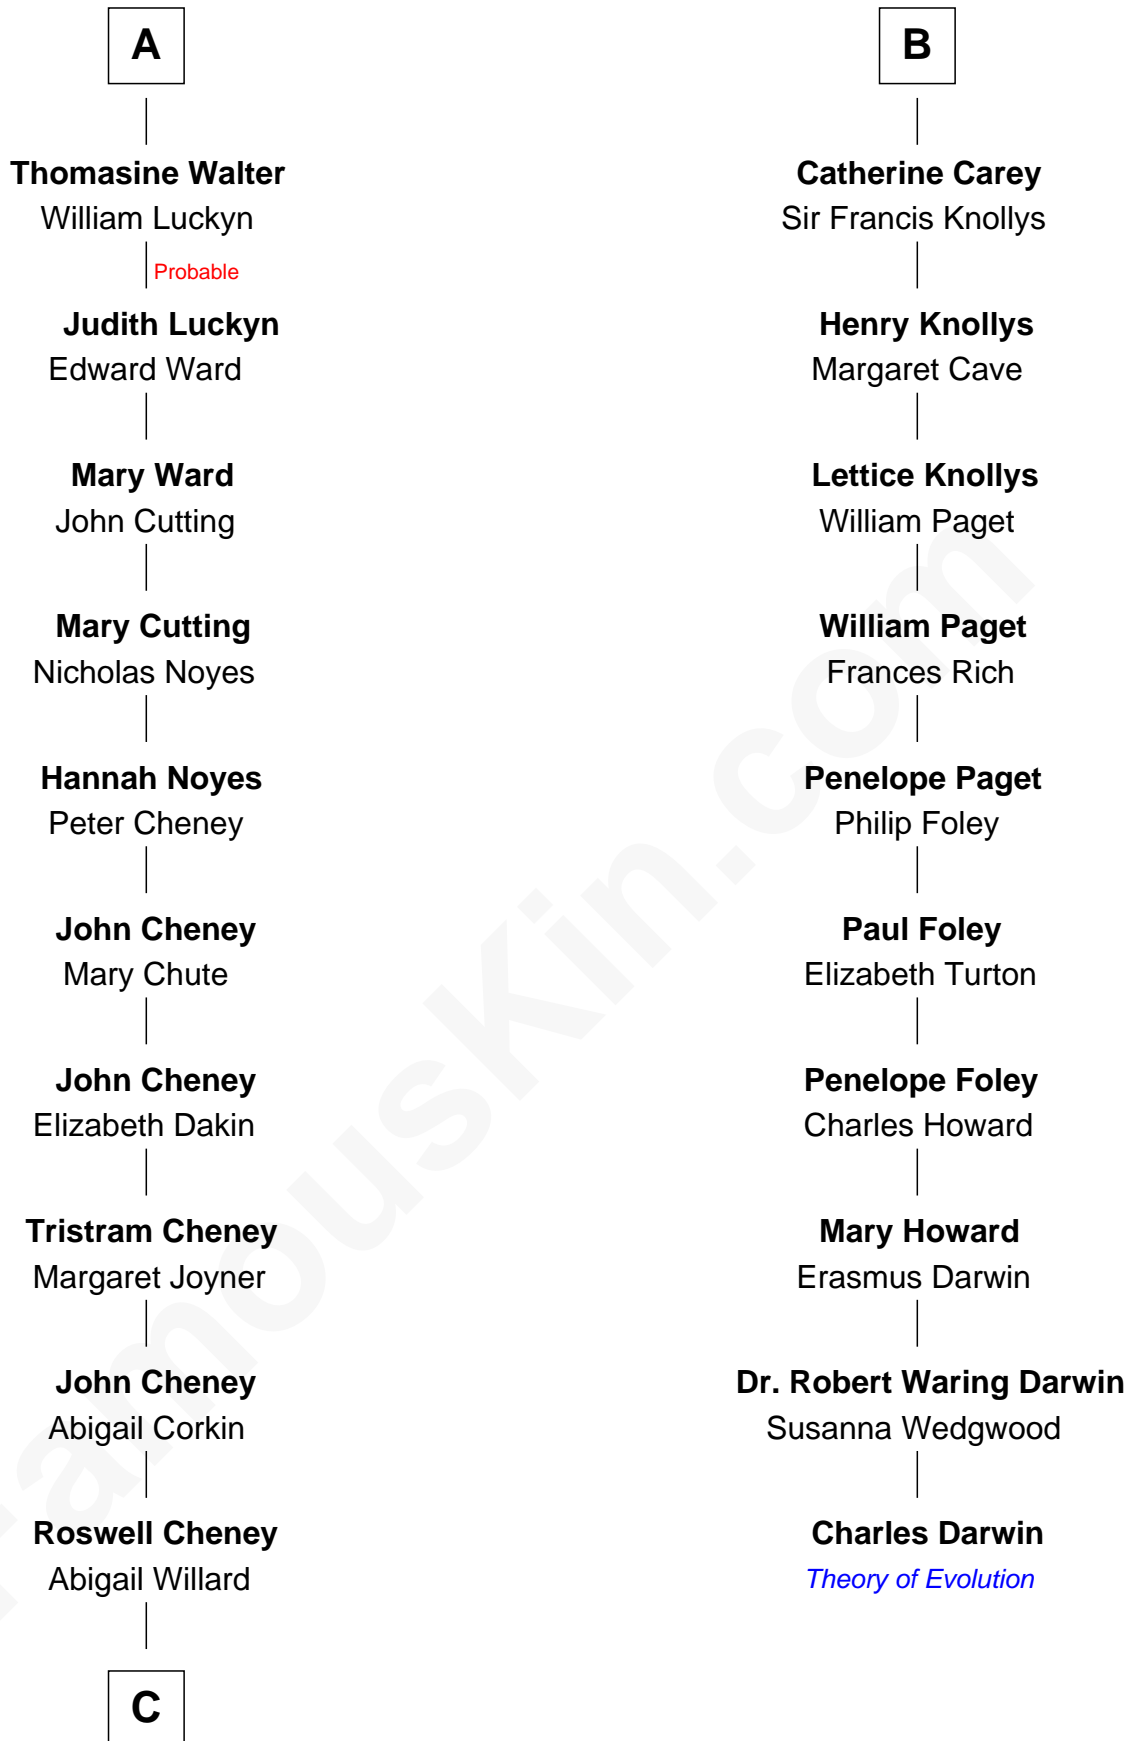

FamousKin.com
Relationship Chart of
Carole Lombard
Movie Actress

16th cousin 4 times removed of

Charles Darwin
Theory of Evolution

Sir John Howard
 Alice de Bois

C

James Cheney

Nancy B. Evans

Alice S. Cheney

Charles S. Knight

Elizabeth Jayne Knight

Frederick Christian Peters

Carole Lombard

Movie Actress

FamousKin.com