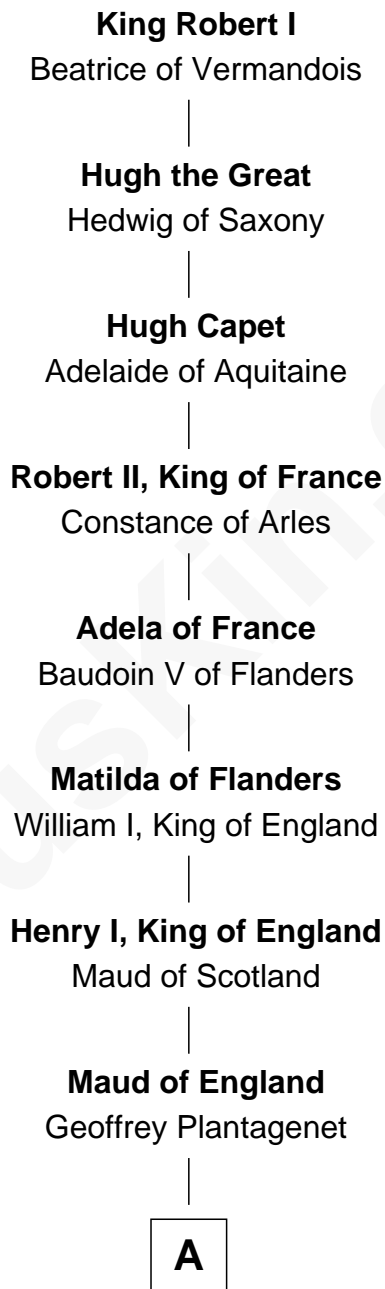

# FamousKin.com Relationship Chart of

**Carole Lombard**

*Movie Actress*

32nd Great-granddaughter of

**King Robert I**

*King of France*

**A**

**Henry II, King of England**

Eleanor of Aquitaine

**John, King of England**

Isabelle of Angoulême

**Richard Plantagenet**

**Sir Richard of Cornwall**

Joan - - - - -

**Joan of Cornwall**

Sir John Howard