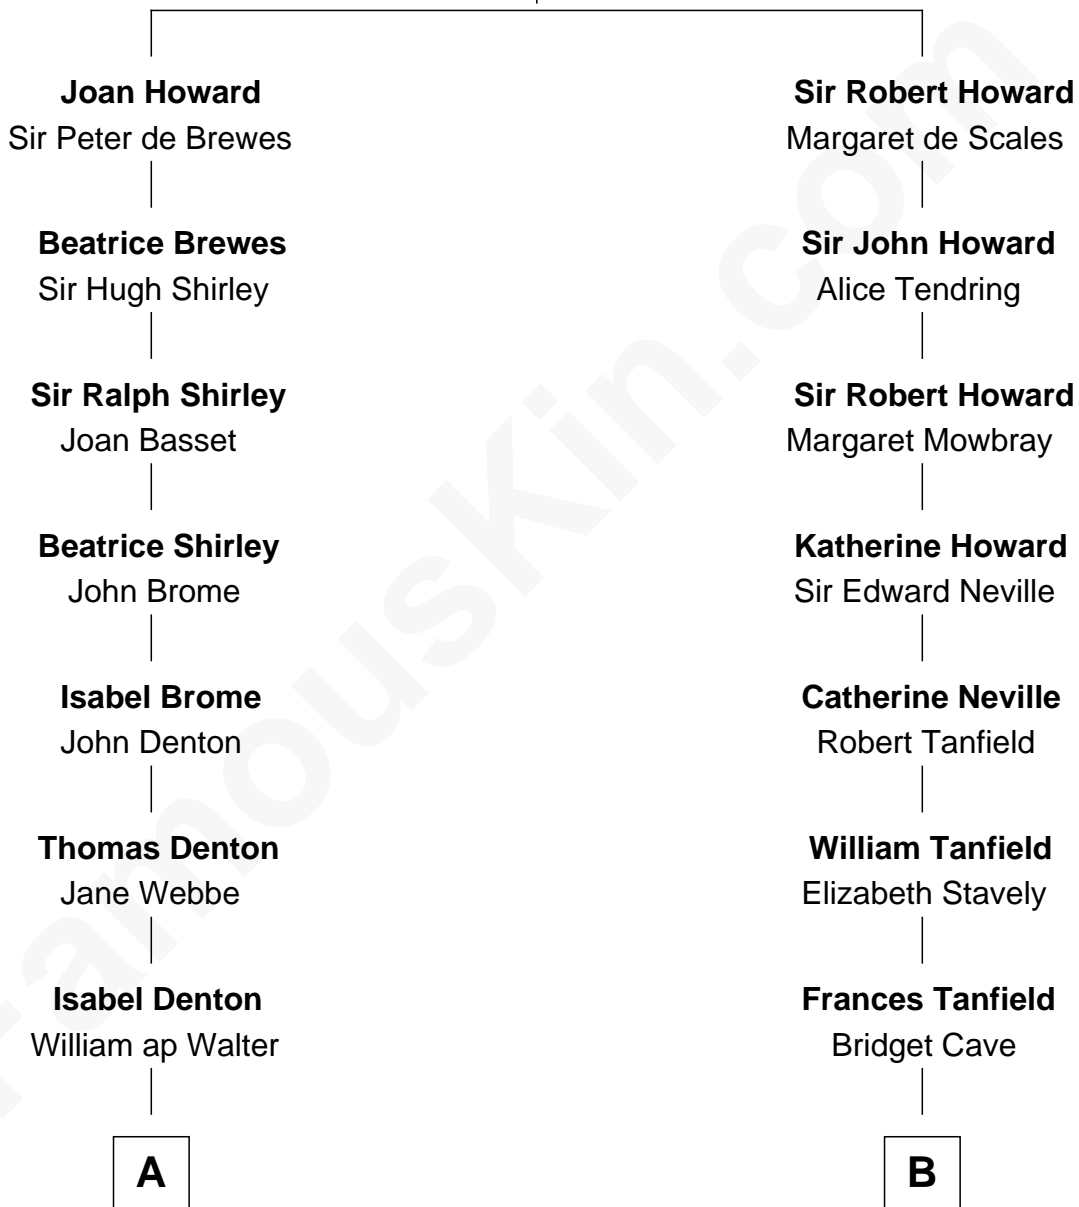

**FamousKin.com**  
**Relationship Chart of**  
**Carole Lombard**  
*Movie Actress*

16th cousin 4 times removed of  
**General Robert E. Lee**  
*Confederate Army - U.S. Civil War*

**Sir John Howard**  
 Alice de Bois

**C**

—  
**James Cheney**  
Nancy B. Evans

—  
**Alice S. Cheney**  
Charles S. Knight

—  
**Elizabeth Jayne Knight**  
Frederick Christian Peters

—  
**Carole Lombard**  
*Movie Actress*

FamousKin.com