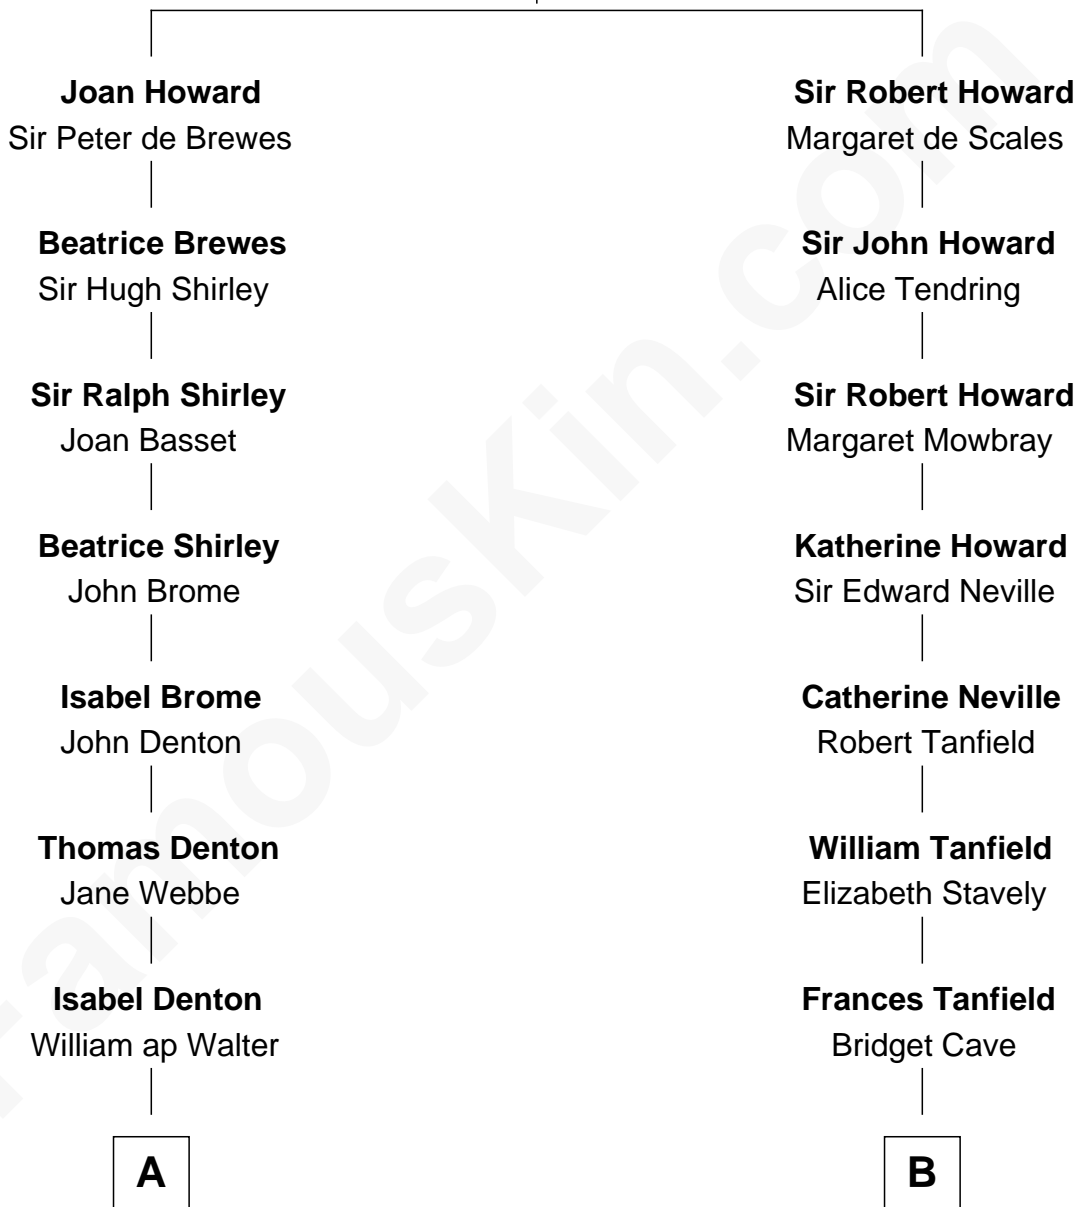

FamousKin.com
Relationship Chart of
Carole Lombard
Movie Actress

20th cousin 1 time removed of
Mary Chapin Carpenter
Singer and Songwriter

Sir John Howard
 Alice de Bois

C

James Cheney
Nancy B. Evans

Alice S. Cheney
Charles S. Knight

Elizabeth Jayne Knight
Frederick Christian Peters

Carole Lombard
Movie Actress

D

Eliza Marshall
Harrison Robertson

Harrison Robertson
Mary L. Vawter

Harrison Marshall Robertson
Mary MacKenzie

Mary Bowie Robertson
Chapin Carpenter