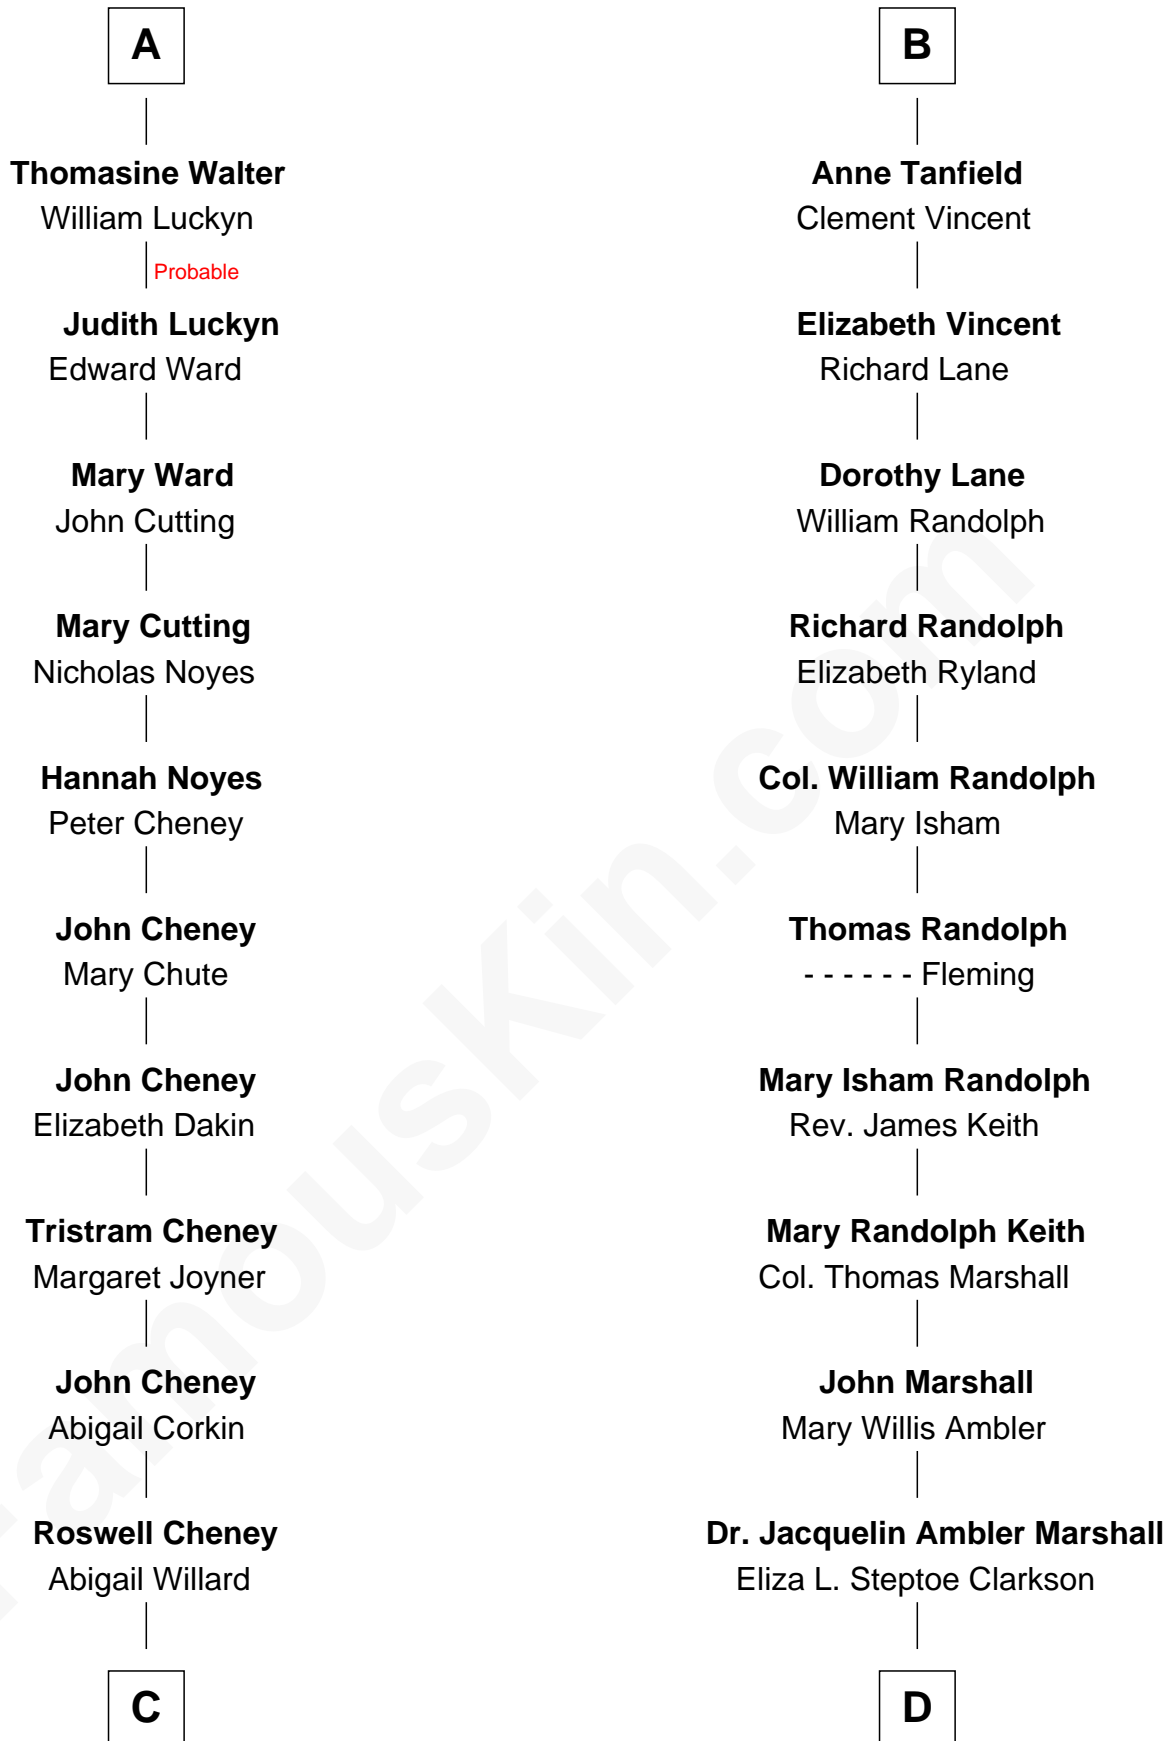

FamousKin.com
Relationship Chart of
Carole Lombard
Movie Actress

20th cousin 1 time removed of
Mary Chapin Carpenter
Singer and Songwriter

Sir John Howard
 Alice de Bois

C

James Cheney
Nancy B. Evans

Alice S. Cheney
Charles S. Knight

Elizabeth Jayne Knight
Frederick Christian Peters

Carole Lombard
Movie Actress

D

Eliza Marshall
Harrison Robertson

Harrison Robertson
Mary L. Vawter

Harrison Marshall Robertson
Mary MacKenzie

Mary Bowie Robertson
Chapin Carpenter

Mary Chapin Carpenter
Singer and Songwriter