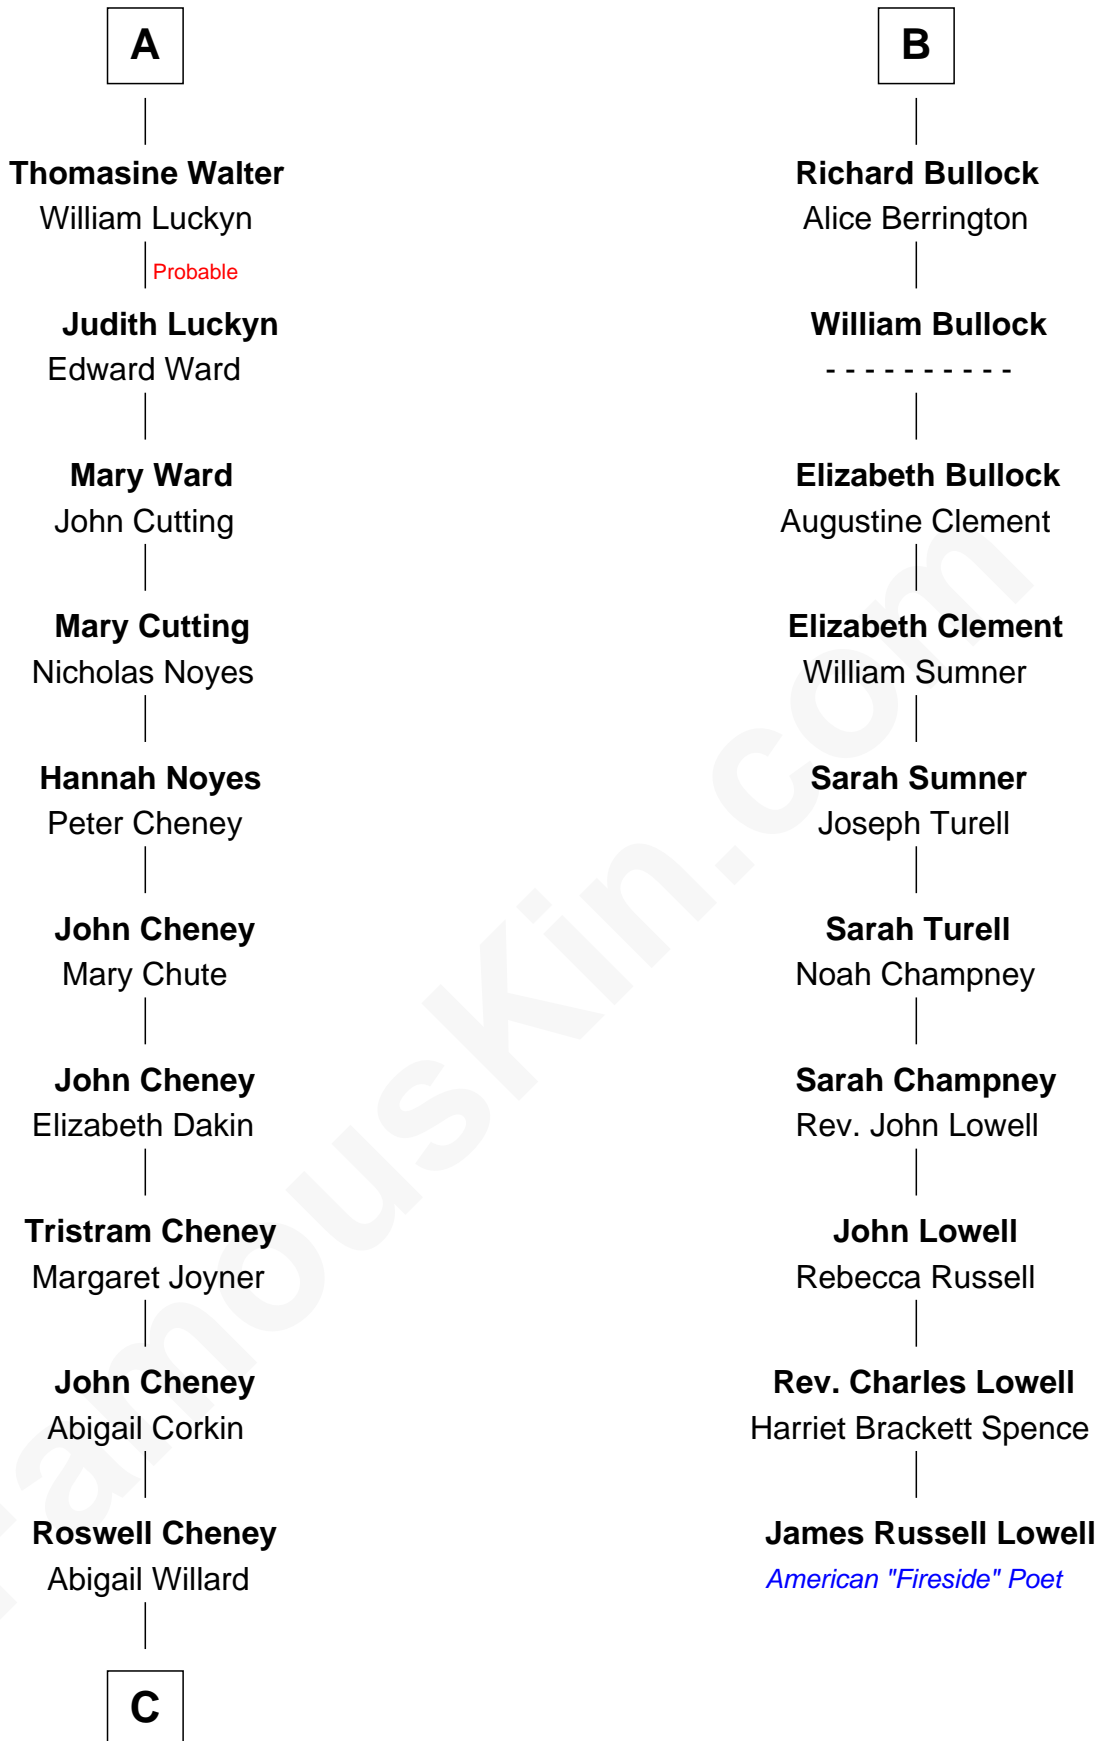

FamousKin.com
Relationship Chart of
Carole Lombard
Movie Actress

16th cousin 4 times removed of
James Russell Lowell
American "Fireside" Poet

C

James Cheney

Nancy B. Evans

Alice S. Cheney

Charles S. Knight

Elizabeth Jayne Knight

Frederick Christian Peters

Carole Lombard

Movie Actress

FamousKin.com