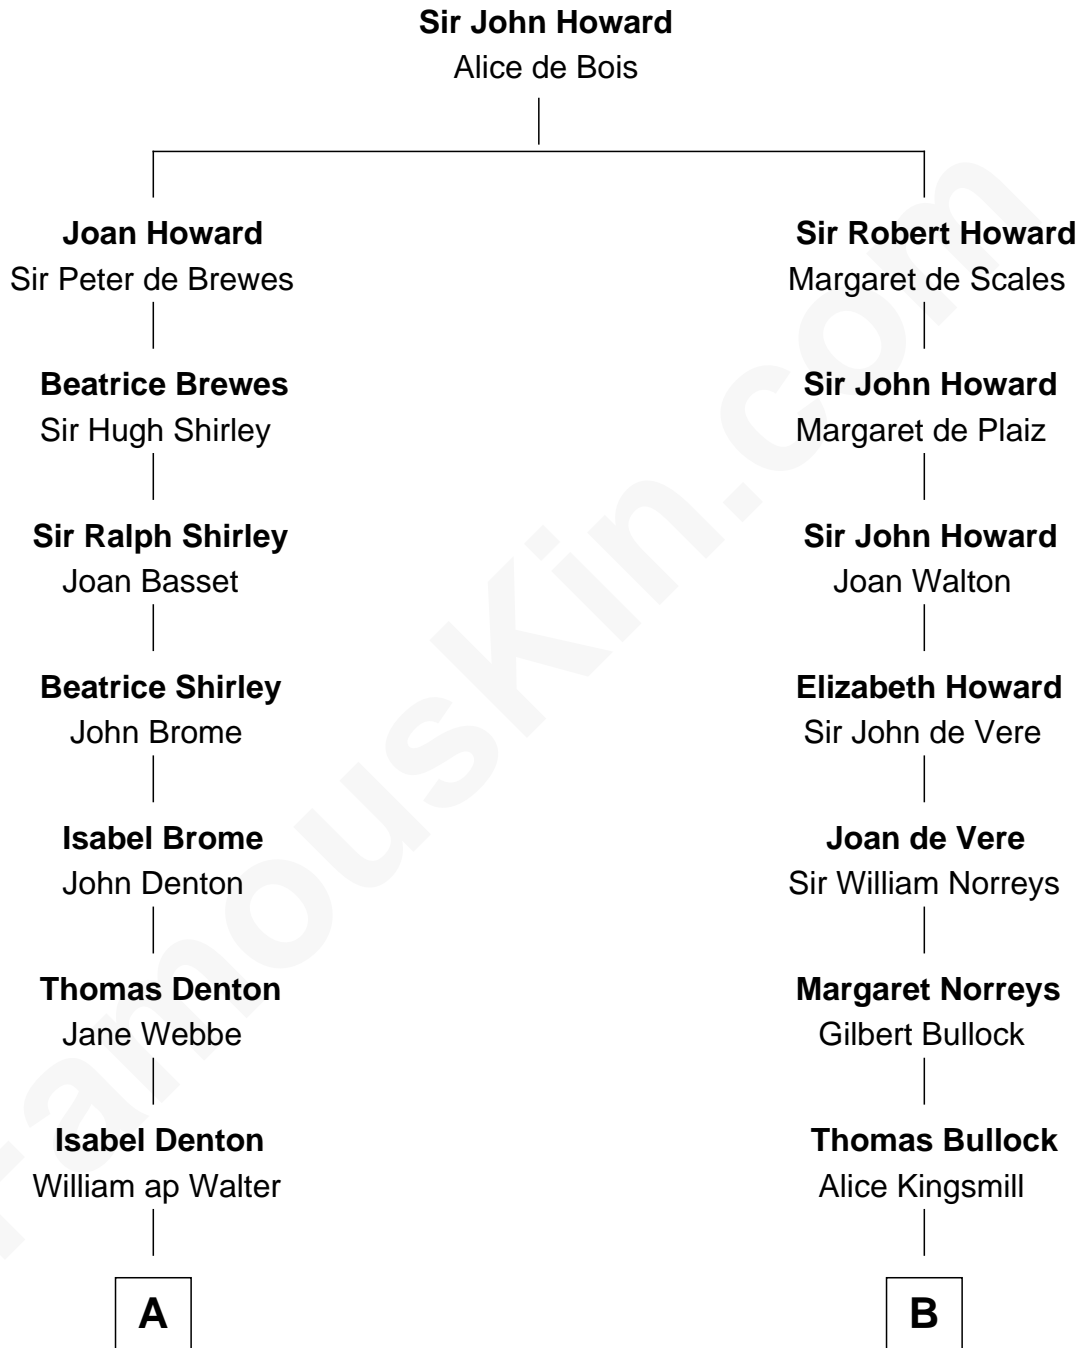

FamousKin.com
Relationship Chart of
Carole Lombard
Movie Actress

16th cousin 4 times removed of
James Russell Lowell
American "Fireside" Poet

C

James Cheney

Nancy B. Evans

Alice S. Cheney

Charles S. Knight

Elizabeth Jayne Knight

Frederick Christian Peters

Carole Lombard

Movie Actress

FamousKin.com