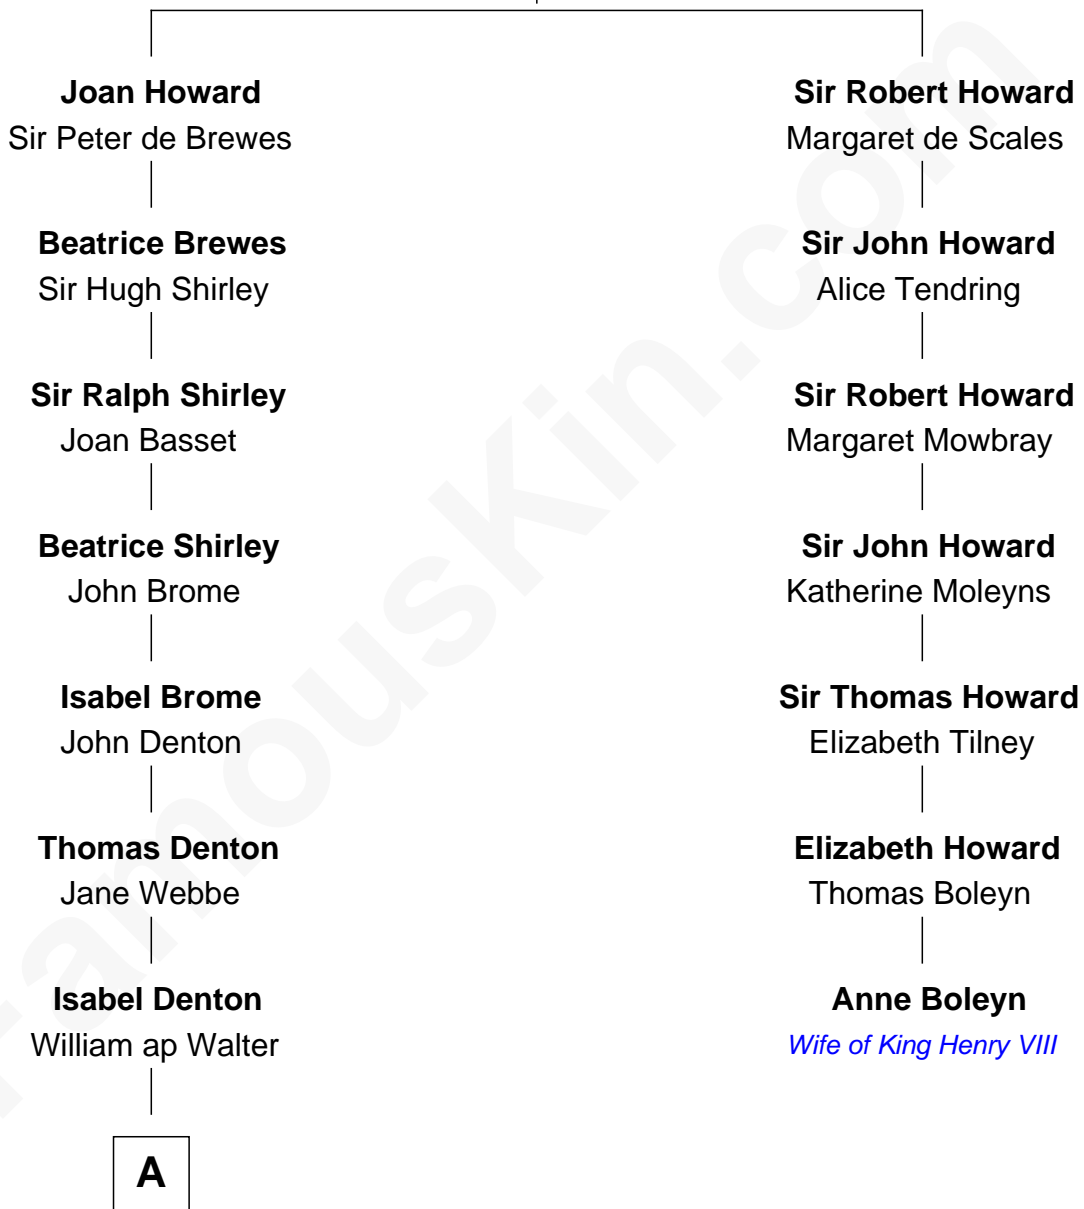

FamousKin.com
Relationship Chart of
Carole Lombard
Movie Actress

6th cousin 14 times removed of

Anne Boleyn
2nd Wife of King Henry VIII

Sir John Howard
 Alice de Bois

B

James Cheney

Nancy B. Evans

Alice S. Cheney

Charles S. Knight

Elizabeth Jayne Knight

Frederick Christian Peters

Carole Lombard

Movie Actress