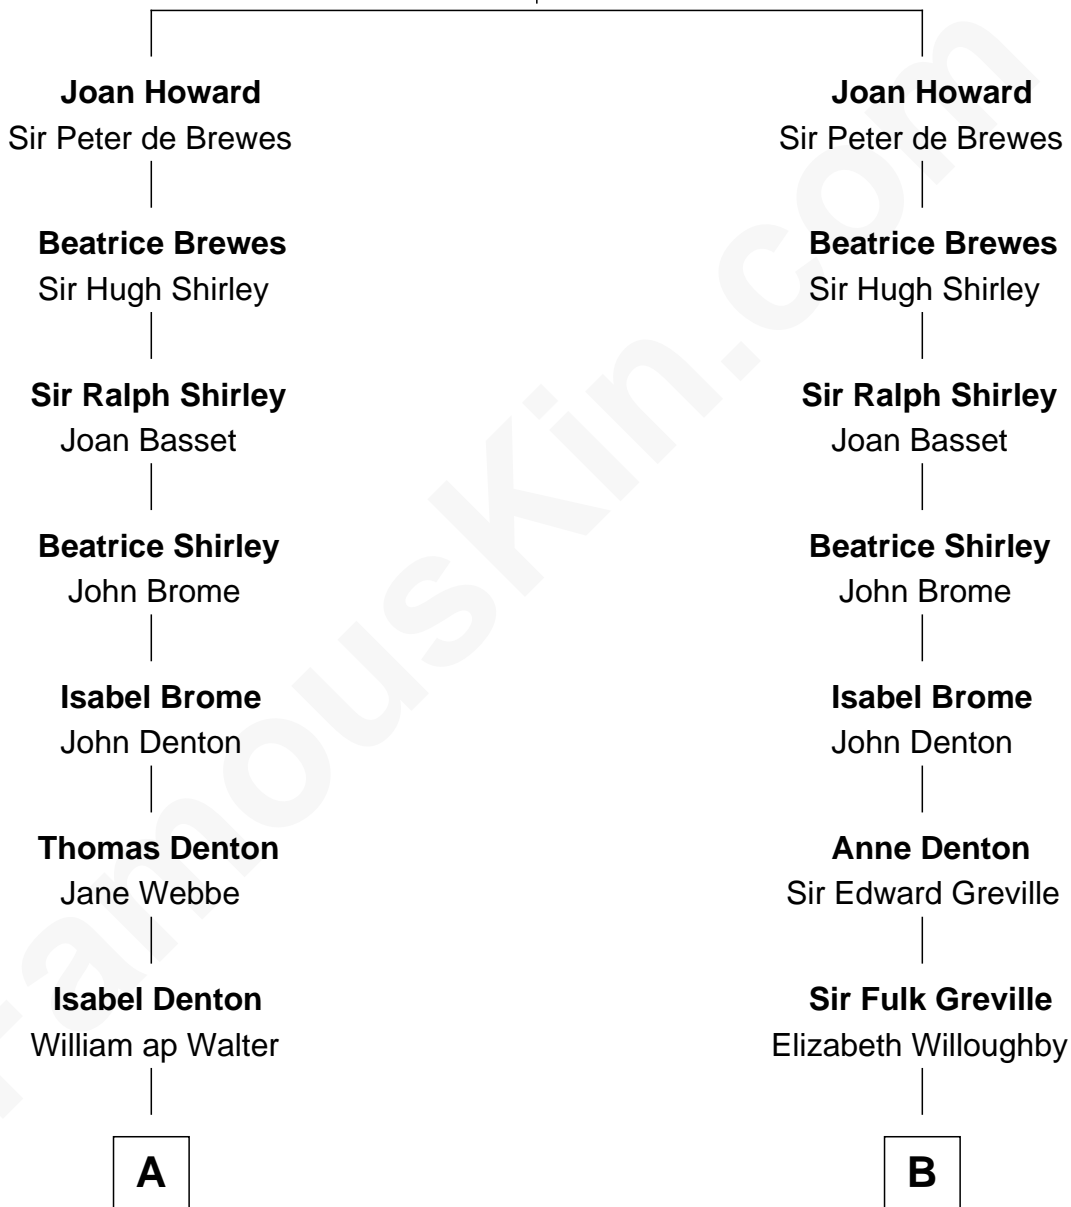

**FamousKin.com**  
**Relationship Chart of**  
**Carole Lombard**  
*Movie Actress*

19th cousin 1 time removed of  
**Queen Elizabeth II**  
*Queen of the United Kingdom*

**Sir John Howard**  
 Alice de Bois

Elizabeth II photo by [Eric Draper](#)